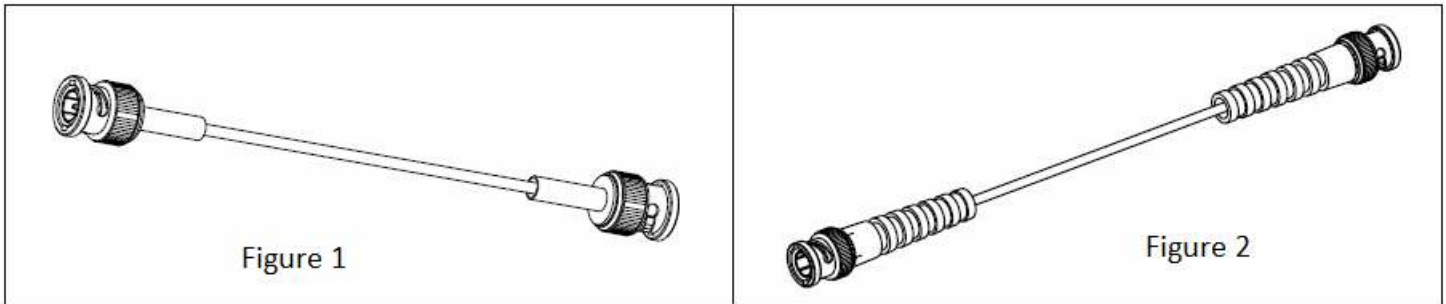

Amphenol Connex

Fixed Length Cable Assembly Update – 12/09/2010

BNC Plug to BNC Plug Assemblies – **Just Released!**

Part Number	Cable Type	Connector 1	Connector 2	Impedance	Figure
115101-19-XX.XX	RG 58	BNC Straight Plug	BNC Straight Plug	50 Ohms	2
115101-06-XX.XX	Belden 8218	BNC Straight Plug	BNC Straight Plug	75 Ohms	1
115101-20-XX.XX	RG 59	BNC Straight Plug	BNC Straight Plug	75 Ohms	2

- ❖ Replace XX.XX with overall length of cables in inches.
Example: 06.00 = 6 Inches long.
- ❖ Standard Cable Lengths are 6, 12, 24 and 36 inches, but these are also available in up to 100 Ft lengths.
- ❖ Custom options available! Contact Amphenol Connex for more information.

Amphenol Connex also offers the following fixed length cable assembly types:

SMA Assemblies

SMA Straight Plug to SMA Straight Plug
SMA Straight Plug to SMA Right Angle Plug
SMA Right Angle Plug to SMA Right Angle Plug
SMA Straight Plug to SMA Bulkhead Jack
SMA Right Angle Plug to SMA Bulkhead Jack