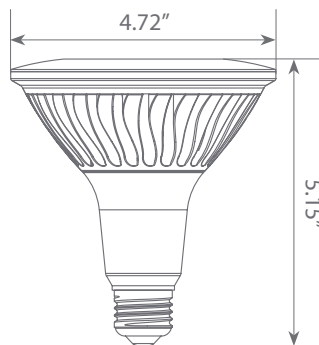

Specifications

Input Power	Input Voltage	Lumen Output	Beam Angle	Center Beam	CCT
20 W	120V	1700 lm	45°	N/A	2700 K
CRI	Luminous Efficacy	Power Factor	Input Current	Base/Cap	Lamp Lifespan
80	85 lm/W	0.7	0.18 A	E26	25,000 Hrs.

Product Features

Dimmable

Energy Efficient

Damp Rated

Product Dimensions

Product Photometric Data