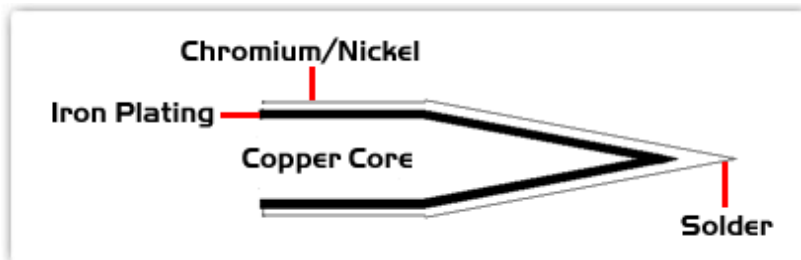

325°C - 358°C

RoHS Compliant² / Lead Free:

YES

For Use With:

EB-5000S-1, EB-5000S-2

Material Composition

All components are RoHS compliant and Lead-Free.

¹ Easy Braid Co. tip cartridges will typically idle within a temperature range of +/-1.1°C. However, there is variation in idle temperature across tip geometries within an individual temperature series. Easy Braid Co. offers a wide variety of tip geometries from 0.25mm fine point tip to 5mm chisel. The length and geometry of a tip will have an influence on the tip idle temperature. To accurately measure idle temperature it will depend greatly on the measurement method, technique and equipment used. Two different methods or the use of alternative equipment will produce different test results.