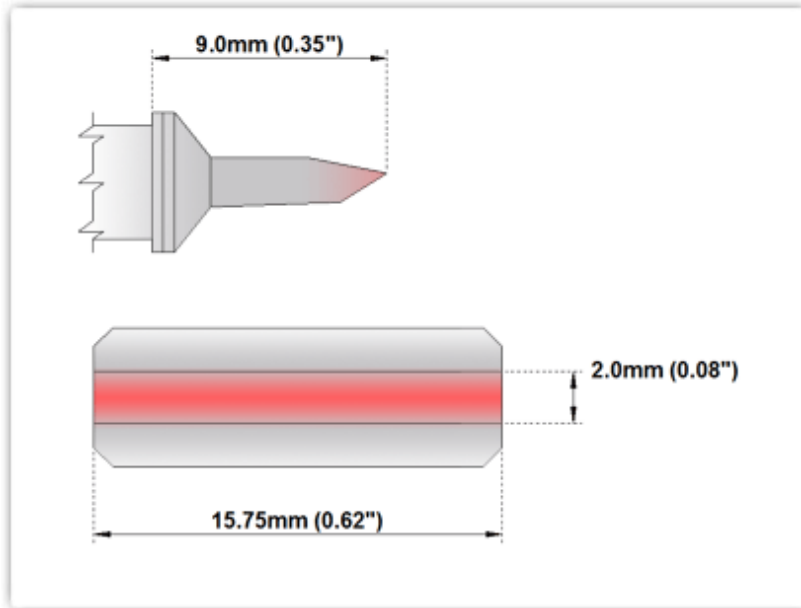

ET60TZ160 Datasheet

Technical Specifications

ET60TZ160

Tweezers Cartridge Pair - Blade Tip 15.75mm (0.62")

Tip Style: Tweezers

Tip Width: 15.75mm (0.62")

Tip Length: 9.00mm (0.35")

600 Type Cartridge¹:

325°C - 358°C

RoHS Compliant² / Lead Free:

YES

For Use With:

EB-5000S-1, EB-5000S-2

Material Composition

All components are RoHS compliant and Lead-Free.

¹ Easy Braid Co. tip cartridges will typically idle within a temperature range of +/-1.1°C. However, there is variation in idle temperature across tip geometries within an individual temperature series. Easy Braid Co. offers a wide variety of tip geometries from 0.25mm fine point tip to 5mm chisel. The length and geometry of a tip will have an influence on the tip idle temperature. To accurately measure idle temperature it will depend greatly on the measurement method, technique and equipment used. Two different methods or the use of alternative equipment will produce different test results.