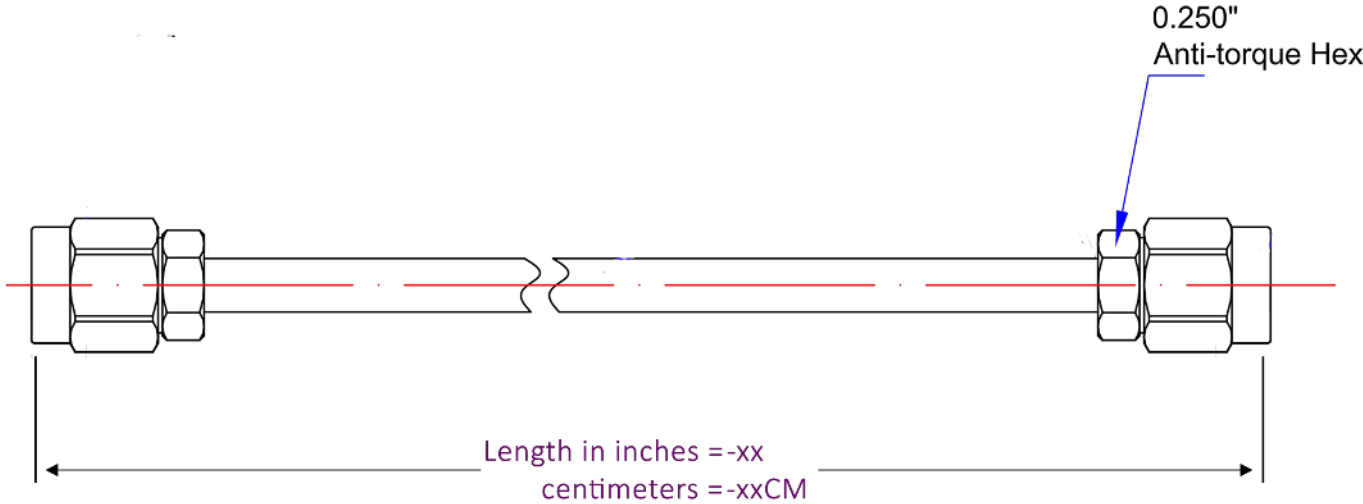

P1CA-SAMSAM-085CJ-24

SMA Male to SMA Male cable assembly using 085CJ Jacketed Conformable Coax, 24 inches long, Operating to 26.5 GHz.

Parameter	Description	Notes
Connector 1 Contact	Gold Plated Brass	
Connector 2	SMA Male	
Connector 2 Coupling Nut	Passivated Stainless Steel	
Connector 2 Body	Gold Plated Brass	
Connector 2 Contact	Gold Plated Brass	
Coax Cable	Jacketed Conformable	
Cable Type	085CJ	
Cable Inner Conductor	SPCW	
Dielectric	PTFE	
Shield	1. Tinned Cu/Sn Braid	
Jacket	FEP	
Coax Diameter	0.102	
Minimum Bend Radius	0.38	
Length	24.0	
RoHS Compliance	Yes	

Drawing

Product Notes