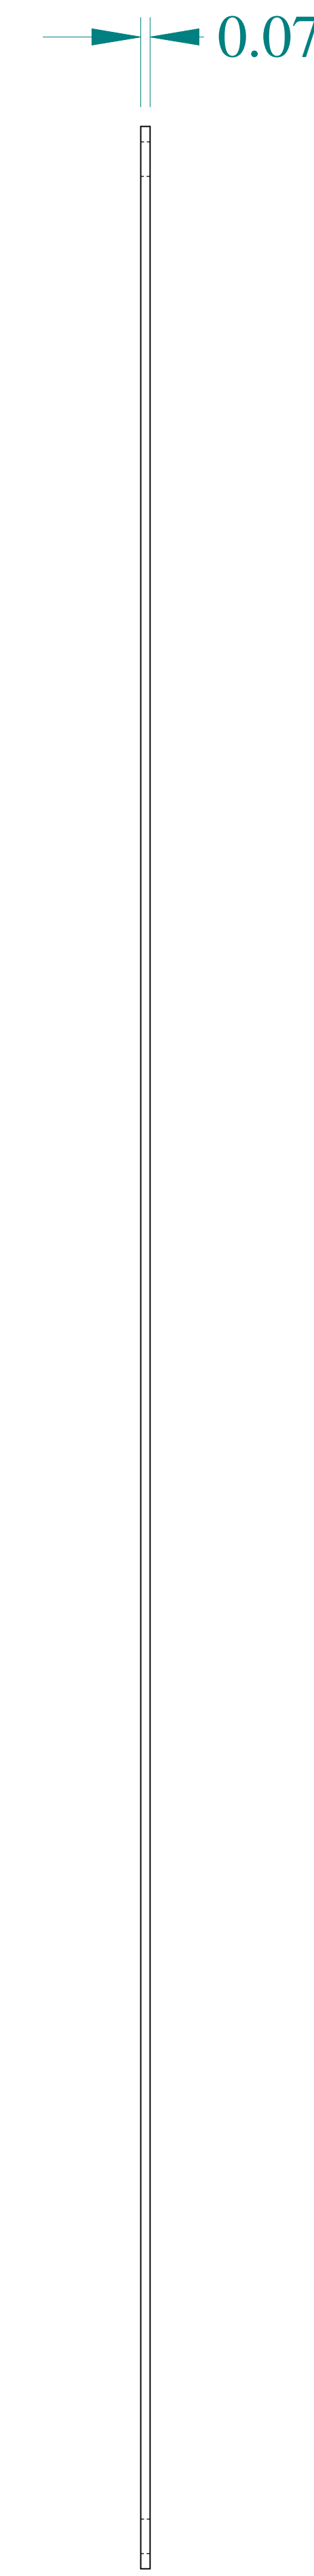

TOP VIEW

FRONT VIEW

SIDE VIEW

SIDE VIEW

ISOMETRIC VIEW

**HAMMOND
MANUFACTURING®**
www.hammondmfg.com

Data subject to change without notice.

Part # : 14G1915

Date : Jan. 31, 2020

[Link:www.hamfmg.com/14G1915](http://www.hamfmg.com/14G1915)