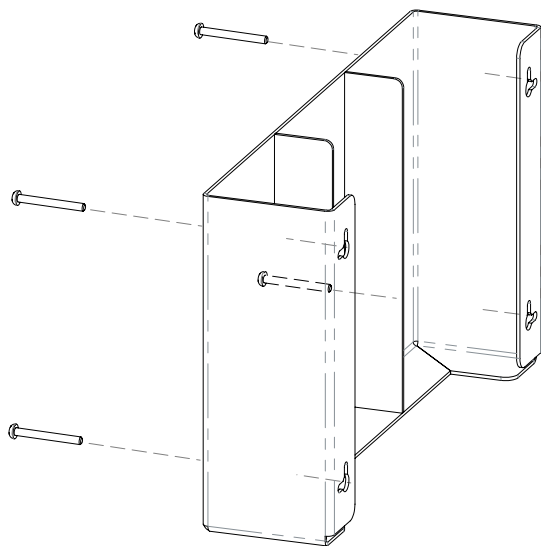

2

Parts included:

- Dispenser

Tools Required:

- No tools required to assemble dispenser

Care and Construction

ABS Plastic

Material Characteristics

Designed for Long-Term, Heavy-Duty Applications

The combination of copolymers (Acrylonitrile, Butadiene, and Styrene) gives ABS an excellent combination of strength, rigidity, and toughness.

ABS is chemical, stress-crack resistant, dimensionally stable, and will hold up to long-term use. It possesses high strength and performance characteristics at a reasonable cost.

Care and Cleaning

Use mild soap and water to clean. Petroleum-based oils, solvents, and paints should not be used.

Standard hospital cleaning supplies are approved for use on our ABS plastic products.