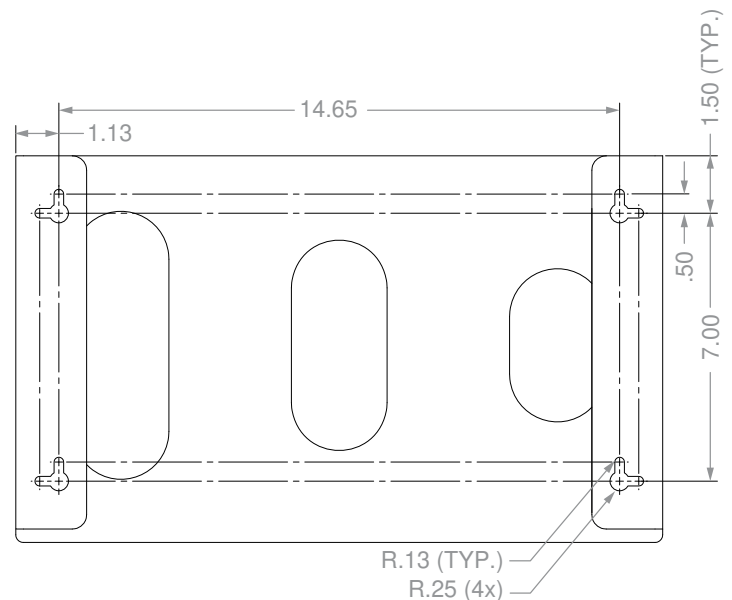

Mounting Specifications:

Related Products (each sold separately):

- GL045-0212: Glove Box Dispenser - Quad - Visual Size Indicators (shown below)