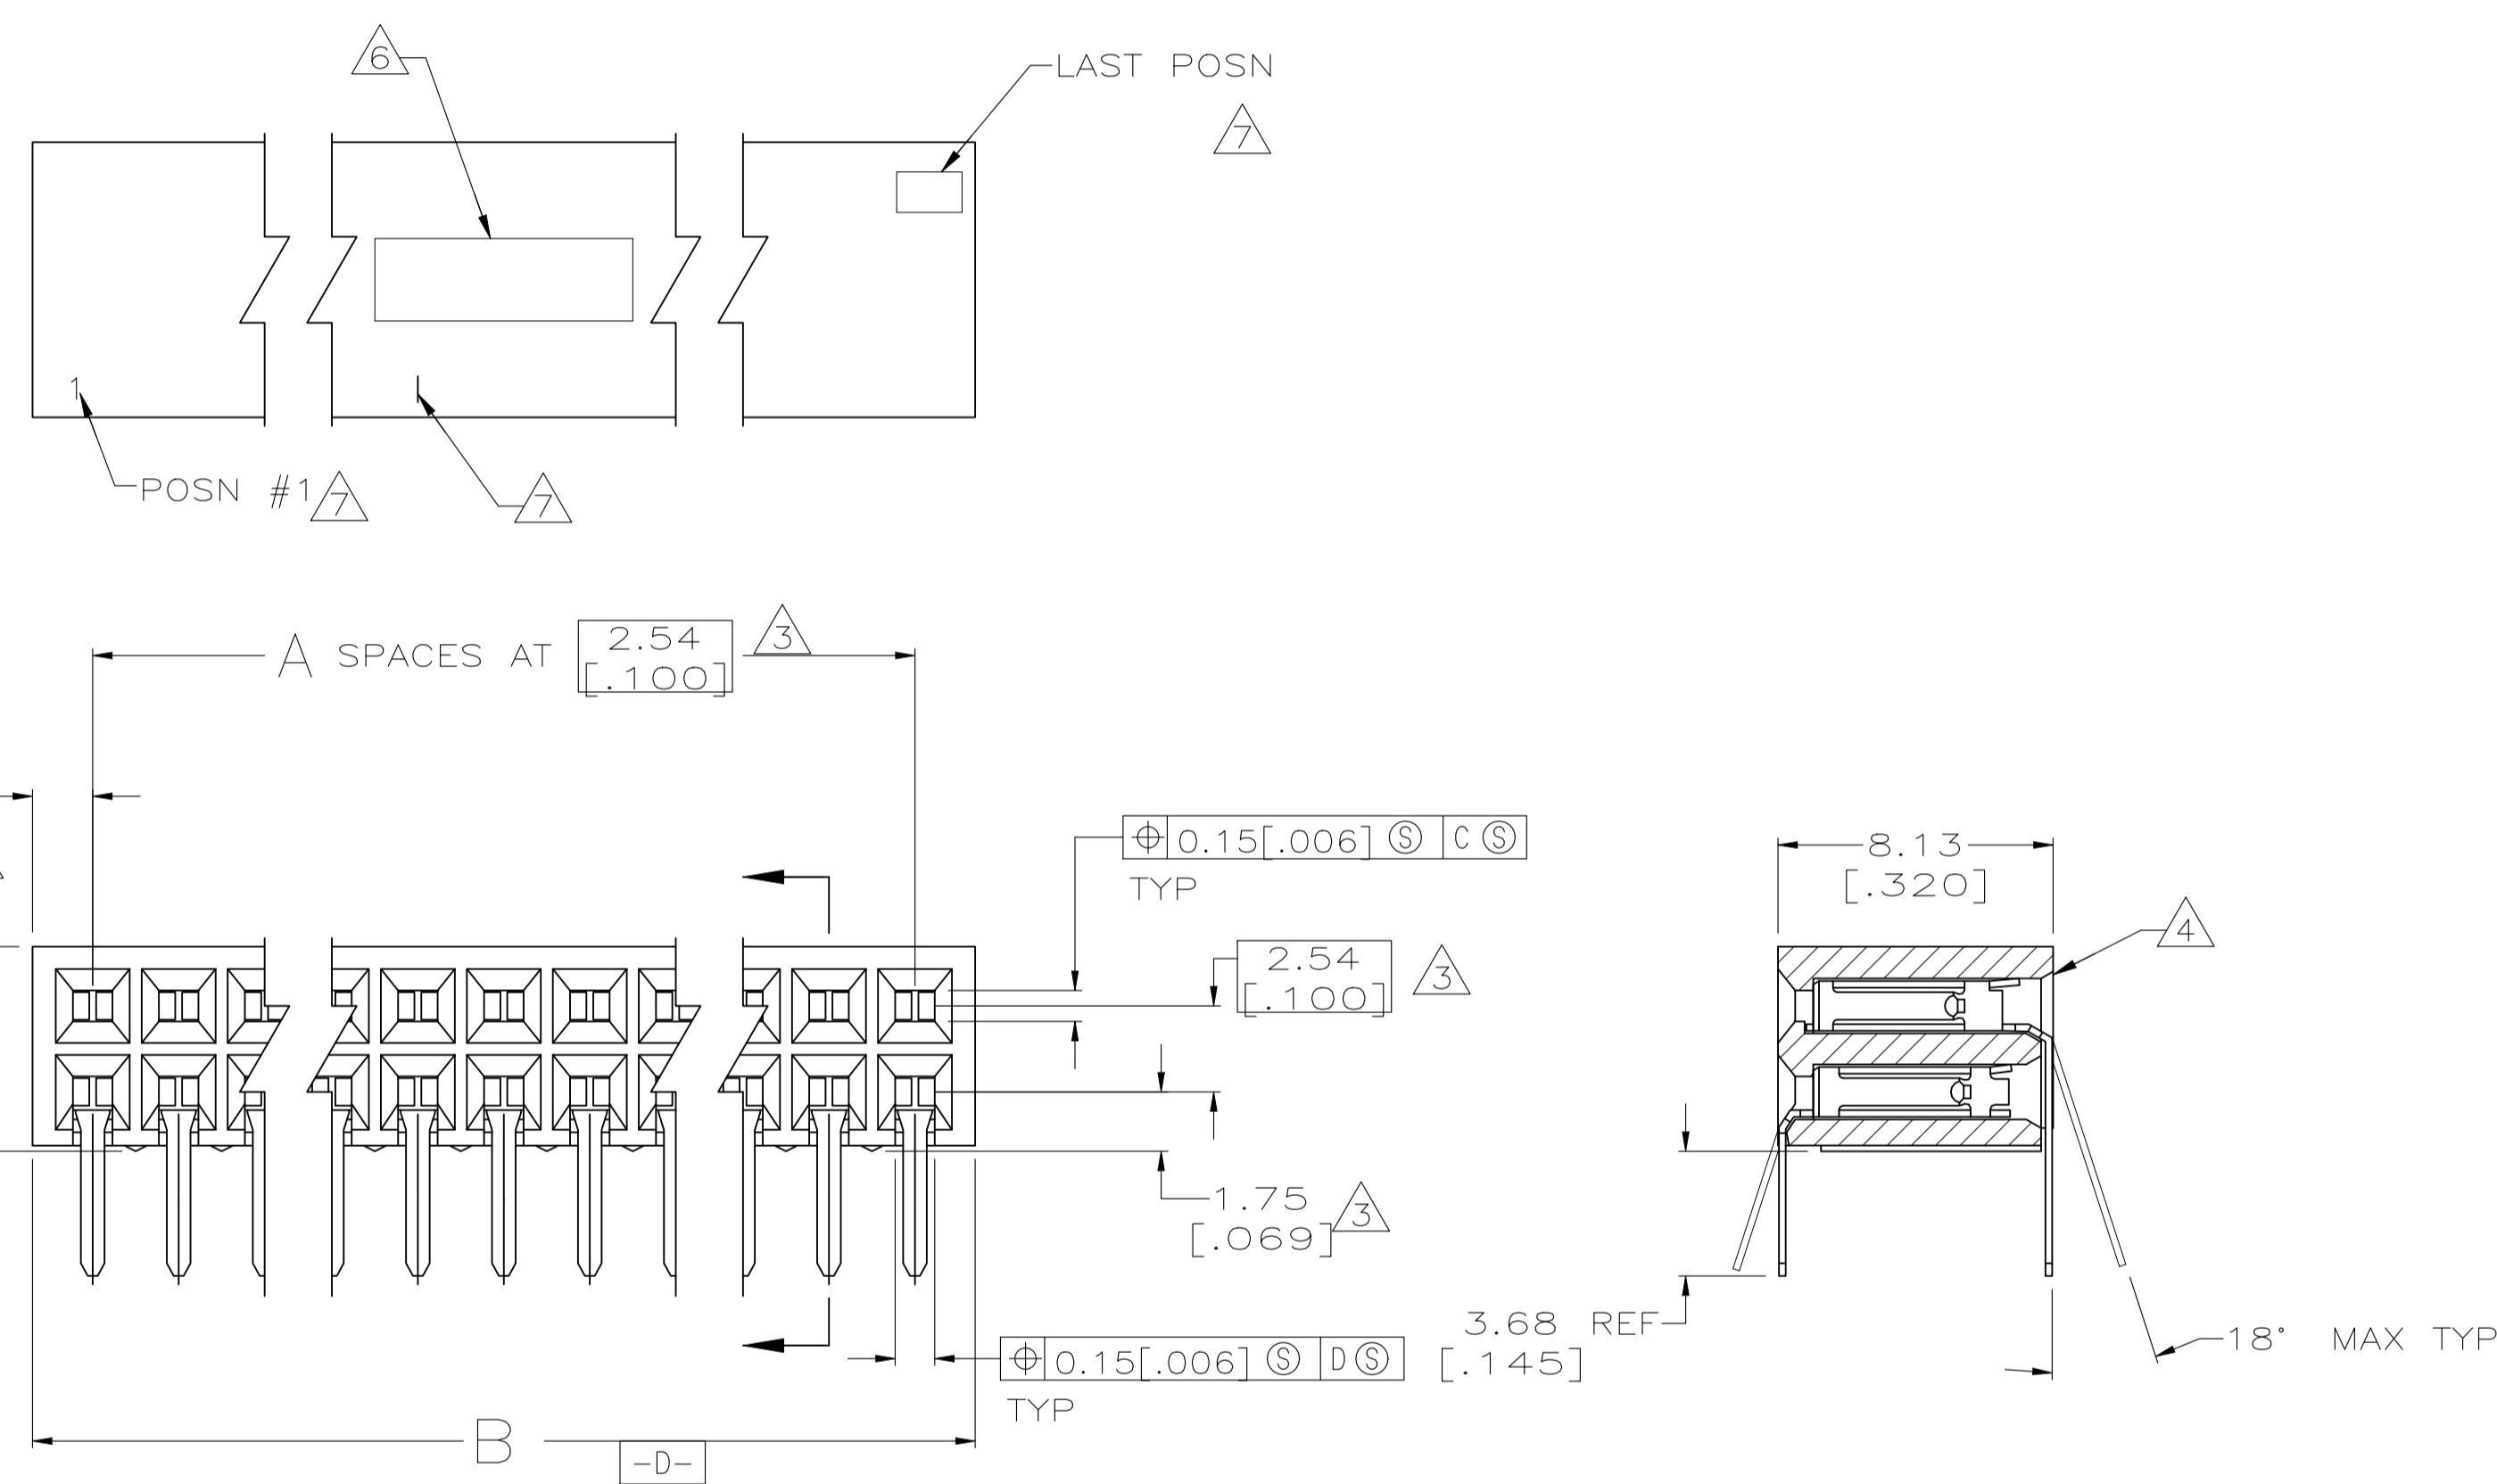

1. QUALITY CONFORMANCE INSPECTION PER MIL-C-55302 (GROUP A, B & C).
2. PACKAGED PER MIL-C-55302
3. THESE DIMENSIONS PERTAIN TO CAVITY CENTERLINES ONLY, NOT TO CONTACT LOCATIONS.
4. SLOT OPTIONAL AT INDICATED AREA OF HOUSING.
5. CONTACTS: GOLD FLASH OVER 0.000762 TO 0.00381 [.000030 TO .000150] NICKEL ENTIRE CONTACT, 0.00127[.000050] GOLD ON CONTACT AREA ONLY.
6. MARKED IN APPROX AREA SHOWN  
EXAMPLE: AMP, AMP PART NUMBER  
DATE CODE MILITARY PART NUMBER  
HOUSINGS SMALLER THAN 20 POSITION ARE MARKED AS FOLLOWS:  
10 THRU 18 POSN - AMP, DATE CODE AND MILITARY PART NUMBER  
8, 6 AND 4 POSN - AMP TRADEMARK ONLY (MAY BE ROTATED 90° TO FIT).
7. CHARACTERS MARKED IN AREA SHOWN, EVERY FIFTH POSITION MARKED WITH A BAR
8. "CSA" LOGO MARKED ON HOUSING.
9. OBSOLETE