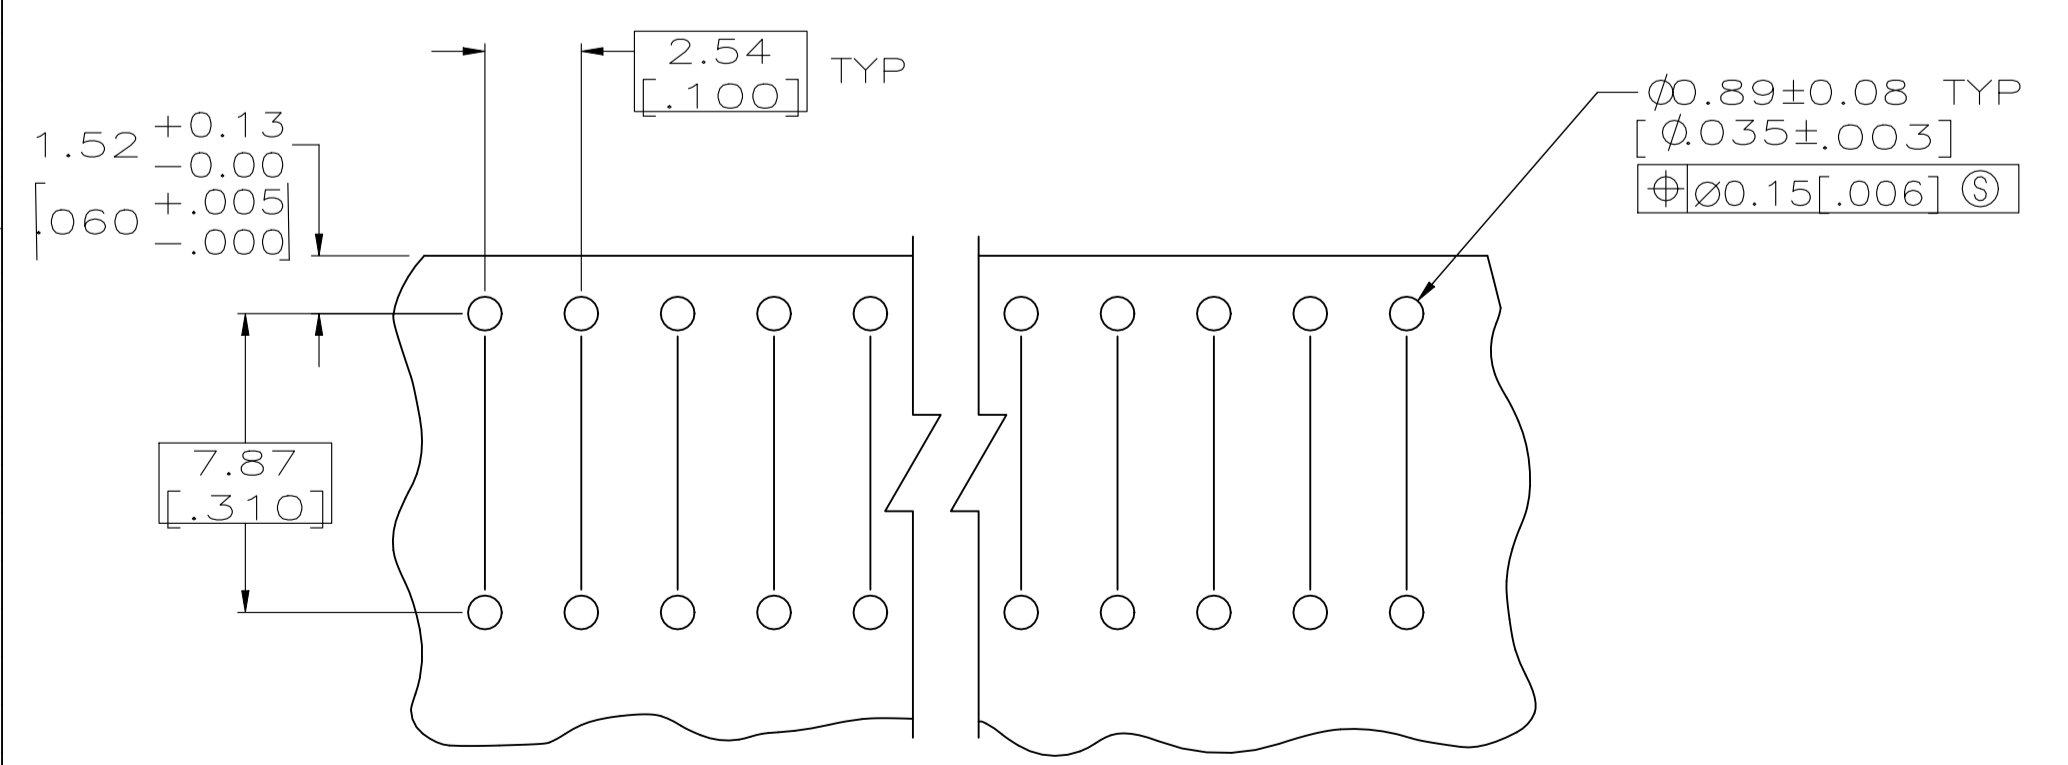

1. QUALITY CONFORMANCE INSPECTION PER MIL-C-55302 (GROUP A, B & C).
2. PACKAGED PER MIL-C-55302
3. THESE DIMENSIONS PERTAIN TO CAVITY CENTERLINES ONLY, NOT TO CONTACT LOCATIONS.
4. SLOT OPTIONAL AT INDICATED AREA OF HOUSING.
5. CONTACTS: GOLD FLASH OVER 0.000762 TO 0.00381 [.000030 TO .000150] NICKEL ENTIRE CONTACT, 0.00127[.000050] GOLD ON CONTACT AREA ONLY.
6. MARKED IN APPROX AREA SHOWN  
EXAMPLE: AMP, AMP PART NUMBER  
DATE CODE MILITARY PART NUMBER  
HOUSINGS SMALLER THAN 20 POSITION ARE MARKED AS FOLLOWS:  
10 THRU 18 POSN - AMP, DATE CODE AND MILITARY PART NUMBER  
8, 6 AND 4 POSN - AMP TRADEMARK ONLY (MAY BE ROTATED 90° TO FIT).
7. CHARACTERS MARKED IN AREA SHOWN, EVERY FIFTH POSITION MARKED WITH A BAR
8. "CSA" LOGO MARKED ON HOUSING.
9. OBSOLETE