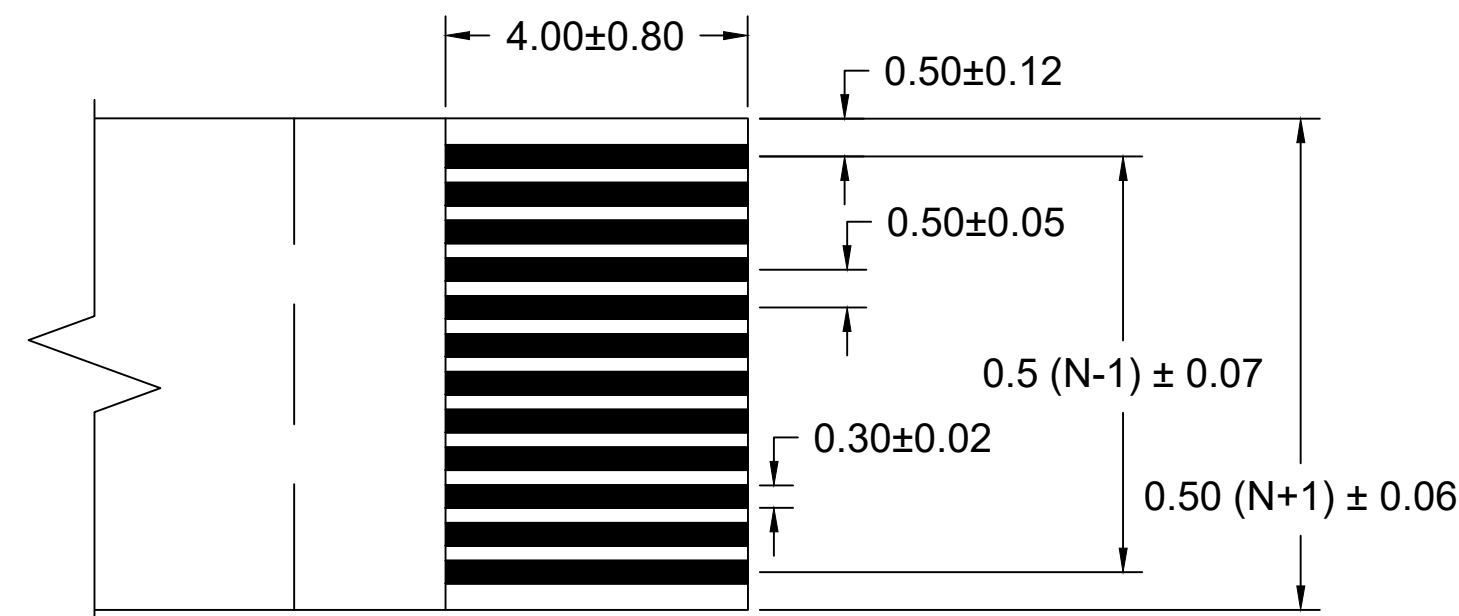

END TAIL DETAIL
SCALE 10:1

NOTES:

1. NO PRINTING ON JUMPER CABLE UNLESS OTHERWISE SPECIFIED. IF PRINTING IS REQUIRED, THEN IT WOULD BE CONSIDERED A SPECIAL JUMPER CABLE.

THIS DRAWING CONTAINS INFORMATION THAT IS PROPRIETARY TO MOLEX ELECTRONIC TECHNOLOGIES, LLC AND SHOULD NOT BE USED WITHOUT WRITTEN PERMISSION

DIMENSION UNITS		SCALE		CURRENT REV DESC: DRAWING CORRECTION									
MM		NA											
GENERAL TOLERANCES (UNLESS SPECIFIED)						EC NO: 728054		0.50MM CENTER FLAT FLEX CABLE (FFC) (EXTRA FLEXIBLE, 105°C, SN PLATED) SALES DRAWING					
		mm	INCH										
4 PLACES	±----	±----					DRWN: DIEGOG7		2022/11/10				
3 PLACES	±----	±----					CHK'D: JSMITH11		2022/11/14				
2 PLACES	±----	±----					APPR: JSMITH11		2022/11/14				
1 PLACE	±----	±----					INITIAL REVISION:						
0 PLACES	±----	±----					DRWN: JLWOLFSB		2011/10/27				
ANGULAR TOL ± 0.5 °			THIRD ANGLE PROJECTION		DRAWING		SERIES		DOCUMENT NUMBER		DOC TYPE	DOC PART	REVISION
					C-SIZE		15166		SD-15166-001		PSD	001	B
DRAFT WHERE APPLICABLE MUST REMAIN WITHIN DIMENSIONS							MATERIAL NUMBER		CUSTOMER		SHEET NUMBER		
							SEE CHART		GENERAL MARKET		2 OF 2