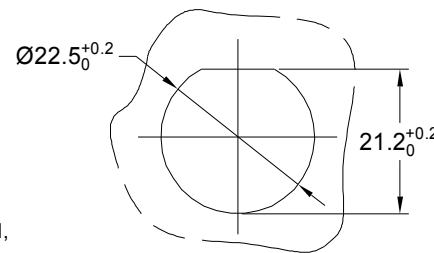

MOUNTING HOLE

NOTES : (UNLESS OTHERWISE SPECIFIED)

- MATERIAL :
SHELL : THERMOPLASTIC , UL94 V-0.
INSERT : THERMOPLASTIC , UL94 V-0.
O-RING : NBR OR SILICONE RUBBER.
SEAL GASKET : NBR OR SILICONE RUBBER.
JAM NUT : ALUMINIUM ALLOY , BLACK ANODIZING.
- SPECIFICATIONS :
2.1, RATED CURRENT : 2.5mm CONTACT: 23A (MAX).
20# CONTACT: 5A (MAX).
2.2, RATED VOLTAGE : 500V(AC/DC).
2.3, OPERATING TEMPERATURE : SEE TABLE.
2.4, DIELECTRIC WITHSTANDING VOLTAGE : LESS THAN
2 MILLIAMPS CURRENT LEAKAGE@2000 VOLTS AC.
2.5, INSULATION RESISTANCE : 5000 MEGOHMS MIN.
2.6, IP-CLASS : IP67 AND IP69K IN THE MATED CONDITION,
PANEL EXTERNAL.
2.7, MATING CYCLES DURABILITY : 500 CYCLES MIN.
2.8, RoHS COMPLIANT.
- SUITABLE CONTACTS : 2.5mm CONTACT.
20# CONTACT.
- ALL DIMENSIONS ARE FOR REFERENCE USE ONLY.

KEY	PART NUMBER	
		-40°C ~ 105°C
N	RTS712N2S	RTS712N2S03

QUANTITY	PART NUMBER	DESCRIPTION	ITEM
MATERIALS LIST			
UNLESS OTHERWISE SPECIFIED		SIGNATURES DATE	
1) All dimensions are in metric(mm).		DRAWN: BLINK	SEP-23-2021
2) Tolerances are as follows:		CHECKED: ORION	SEP-24-2021
1 PL DEC ±0.30 Fractions ±1/64		ENGINEER:	
2 PL DEC ±0.15 Angles ±1°		APPROVAL: TOMMY	SEP-27-2021
3) Note reference =		CUSTOMER:	
MATERIAL SPECIFICATIONS:		THIS DRAWING IS SUPPLIED FOR INFORMATION ONLY. DESIGN FEATURES, SPECIFICATIONS AND PERFORMANCE DATA SHOWN HEREON ARE THE PROPERTY OF THE AMPHENOL CORPORATION. NO RIGHTS OF REPRODUCTION ARE IMPLIED. ALL DIMENSIONS ARE SUBJECT TO NORMAL MANUFACTURING VARIATIONS.	
PROCESS SPECIFICATIONS:		SIZE	REVISION
NEXT ASSY:		B C-	A5
		SCALE NONE	SHEET 1 OF 1

Amphenol

Sine Systems - www.amphenol-sine.com
44724 Morley Drive
Clinton Township, MI 48036

EcoMate Aquarius, RECEPTACLE, JAM NUT,
4 POS(2+2), SOCKET CONTACT, SIZE 12