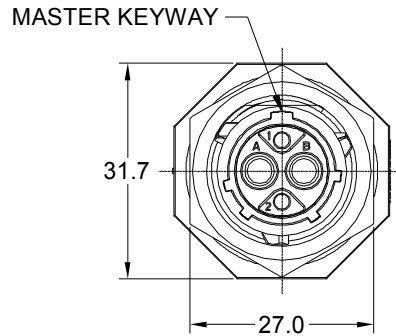

MOUNTING HOLE

NOTES : (UNLESS OTHERWISE SPECIFIED)

- MATERIAL :
SHELL : THERMOPLASTIC , UL94 V-0.
INSERT : THERMOPLASTIC , UL94 V-0.
O-RING : NBR OR SILICONE RUBBER.
SEAL GASKET : NBR OR SILICONE RUBBER.
JAM NUT : ALUMINIUM ALLOY , BLACK ANODIZING.
- SPECIFICATIONS :
2.1, RATED CURRENT : 2.5mm CONTACT: 23A (MAX).
20# CONTACT: 5A (MAX).
2.2, RATED VOLTAGE : 500V(AC/DC).
2.3, OPERATING TEMPERATURE : SEE TABLE.
2.4, DIELECTRIC WITHSTANDING VOLTAGE : LESS THAN
2 MILLIAMPS CURRENT LEAKAGE@2000 VOLTS AC.
2.5, INSULATION RESISTANCE : 5000 MEGOHMS MIN.
2.6, IP-CLASS : IP67 AND IP69K IN THE MATED CONDITION,
PANEL EXTERNAL.
2.7, MATING CYCLES DURABILITY : 500 CYCLES MIN.
2.8, RoHS COMPLIANT.
- SUITABLE CONTACTS : 2.5mm CONTACT.
20# CONTACT.
- ALL DIMENSIONS ARE FOR REFERENCE USE ONLY.

KEY	PART NUMBER	
		-40°C ~ 105°C
N	RTS712N2S	RTS712N2S03

QUANTITY	PART NUMBER	DESCRIPTION	ITEM
MATERIALS LIST			
UNLESS OTHERWISE SPECIFIED		SIGNATURES DATE	
1) All dimensions are in metric(mm).		DRAWN: BLINK	SEP-23-2021
2) Tolerances are as follows:		CHECKED: ORION	SEP-24-2021
1 PL DEC ±0.30 Fractions ±1/64		ENGINEER:	
2 PL DEC ±0.15 Angles ±1°		APPROVAL: TOMMY	SEP-27-2021
3) Note reference =		CUSTOMER:	
MATERIAL SPECIFICATIONS:		THIS DRAWING IS SUPPLIED FOR INFORMATION ONLY. DESIGN FEATURES, SPECIFICATIONS AND PERFORMANCE DATA SHOWN HEREON ARE THE PROPERTY OF THE AMPHENOL CORPORATION. NO RIGHTS OF REPRODUCTION ARE IMPLIED. ALL DIMENSIONS ARE SUBJECT TO NORMAL MANUFACTURING VARIATIONS.	
PROCESS SPECIFICATIONS:		SIZE	REVISION
NEXT ASSY:		B C-	A5
		SCALE NONE	SHEET 1 OF 1

Amphenol

Sine Systems - www.amphenol-sine.com
44724 Morley Drive
Clinton Township, MI 48036

EcoMate Aquarius, RECEPTACLE, JAM NUT,
4 POS(2+2), SOCKET CONTACT, SIZE 12