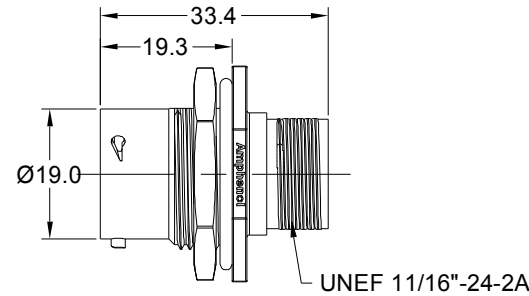

MOUNTING HOLE

NOTES : (UNLESS OTHERWISE SPECIFIED)

- MATERIAL :
SHELL : THERMOPLASTIC , UL94 V-0.
INSERT : THERMOPLASTIC , UL94 V-0.
O-RING : NBR OR SILICONE RUBBER.
SEAL GASKET : NBR OR SILICONE RUBBER.
JAM NUT : ALUMINIUM ALLOY , BLACK ANODIZING.
- SPECIFICATIONS :
2.1, RATED CURRENT : 2.5mm CONTACT: 23A (MAX).
20# CONTACT: 5A (MAX).
2.2, RATED VOLTAGE : 500V(AC/DC).
2.3, OPERATING TEMPERATURE : SEE TABLE.
2.4, DIELECTRIC WITHSTANDING VOLTAGE : LESS THAN
2 MILLIAMPS CURRENT LEAKAGE@2000 VOLTS AC.
2.5, INSULATION RESISTANCE : 5000 MEGOHMS MIN.
2.6, IP-CLASS : IP67 AND IP69K IN THE MATED CONDITION,
PANEL EXTERNAL.
2.7, MATING CYCLES DURABILITY : 500 CYCLES MIN.
2.8, RoHS COMPLIANT.
- SUITABLE CONTACTS : 2.5mm CONTACT.
20# CONTACT.
- ALL DIMENSIONS ARE FOR REFERENCE USE ONLY.

KEY	PART NUMBER	
		-40°C ~ 105°C
N	RTS712N2S	RTS712N2S03

QUANTITY	PART NUMBER	DESCRIPTION	ITEM
MATERIALS LIST			
UNLESS OTHERWISE SPECIFIED		SIGNATURES DATE	
1) All dimensions are in metric(mm).		DRAWN: BLINK	SEP-23-2021
2) Tolerances are as follows:		CHECKED: ORION	SEP-24-2021
1 PL DEC ±0.30 Fractions ±1/64		ENGINEER:	
2 PL DEC ±0.15 Angles ±1°		APPROVAL: TOMMY	SEP-27-2021
3) Note reference =		CUSTOMER:	
MATERIAL SPECIFICATIONS:		THIS DRAWING IS SUPPLIED FOR INFORMATION ONLY. DESIGN FEATURES, SPECIFICATIONS AND PERFORMANCE DATA SHOWN HEREON ARE THE PROPERTY OF THE AMPHENOL CORPORATION. NO RIGHTS OF REPRODUCTION ARE IMPLIED. ALL DIMENSIONS ARE SUBJECT TO NORMAL MANUFACTURING VARIATIONS.	
PROCESS SPECIFICATIONS:		SIZE	REVISION
NEXT ASSY:		B C-	A5
		SCALE NONE	SHEET 1 OF 1

Amphenol

Sine Systems - www.amphenol-sine.com
44724 Morley Drive
Clinton Township, MI 48036

EcoMate Aquarius, RECEPTACLE, JAM NUT,
4 POS(2+2), SOCKET CONTACT, SIZE 12