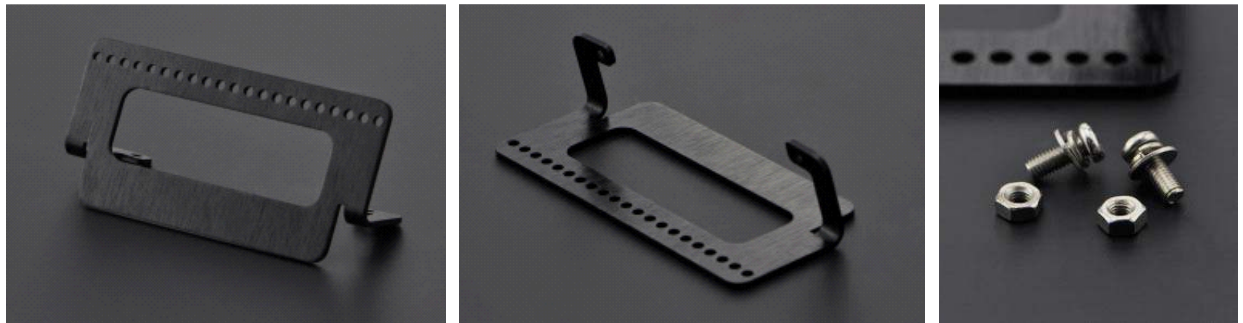

Sumo Bumper for miniQ 2WD SKU:FIT0378

INTRODUCTION

Sumo Robots, roll out! Built for Sumo Robot fight, Sumo Bumper for MiniQ 2WD is a quick add-on that turns your miniQ into a sumo fighter. During the game, each little pusher will locate and knock its opponent right out of the ring while detecting the outside circle should an escape move be necessary.

SPECIFICATION

- Material: Aluminum alloy, oxidated black sprayed surface
- Weight: 28 g
- Two mounting holes
- Holes spacing: 84mm(3.31")
- Surrounding rounded, no sharp corners

SHIPPING LIST

- Sumo Plus Headboard x1
- Mounting Screws x1