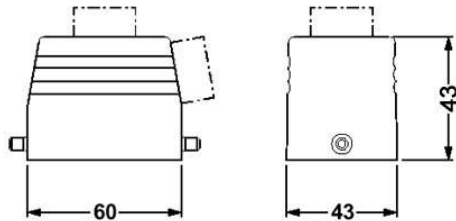

Housing type	Sleeve housings
Locking type	for single locking latch
Cable exit	Lateral
Type of the screw connection	1x Pg16
Pg screw connection	None
Degree of protection	IP65
Ambient temperature (operation)	-40 °C ... 125 °C
Housing material	Aluminum, die-cast
Housing surface material	Powder-coated, gray

Certificates / Approvals

Certification

GOST

Diagrams/Drawings

Dimensioned drawing