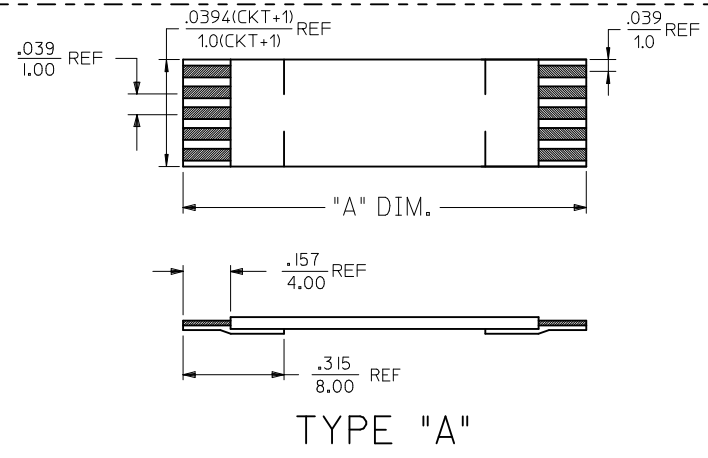

**NOTES:**  
 1. NO PRINTING ON JUMPER CABLE UNLESS OTHERWISE SPECIFIED. IF PRINTING IS REQUIRED THEN IT WOULD BE CONSIDERED A SPECIAL JUMPER CABLE.

|  |                     |   |  |  |   |                      |                        |
|--|---------------------|---|--|--|---|----------------------|------------------------|
| MADE DIMENSIONS REF<br>EC NO: USW2012-0078<br>DRW: M11G 2011/10/27<br>CHKD: M11G<br>APPR: SFULTON 2011/11/02 | DESCRIPTION<br>REV: | QUALITY SYMBOLS<br>▽=0<br>▽=0   | GENERAL TOLERANCES (UNLESS SPECIFIED)            | DIMENSION STYLE<br>IN/MM                   | SCALE<br>INCH   | DESIGN UNITS<br>INCH | THIRD ANGLE PROJECTION |
|  |                     | 4 PLACES ± --- ± ---<br>3 PLACES ± --- ± ---<br>2 PLACES ± --- ± ---<br>1 PLACE ± --- ± --- | mm      INCH                                     | DRAWN BY      DATE<br>CHECKED BY      DATE | TITLE<br>1.00MM CENTER FFC JUMPER CABLE (LOW TEMPERATURE) CHART   |                      |                        |
|  |                     | ANGULAR ± ---°  | APPROVED BY      DATE<br>MWANG02      2010/05/25 | MOLEX MOLEX INCORPORATED                   | SHEET NO.<br>1 OF 1   |                      |                        |
|  |                     | DRAFT WHERE APPLICABLE MUST REMAIN WITHIN DIMENSIONS  | MATERIAL NO.<br>SEE CHART                        | DOCUMENT NO.<br>SD-21039-001               | THIS DRAWING CONTAINS INFORMATION THAT IS PROPRIETARY TO MOLEX INCORPORATED AND SHOULD NOT BE USED WITHOUT WRITTEN PERMISSION |                      |                        |