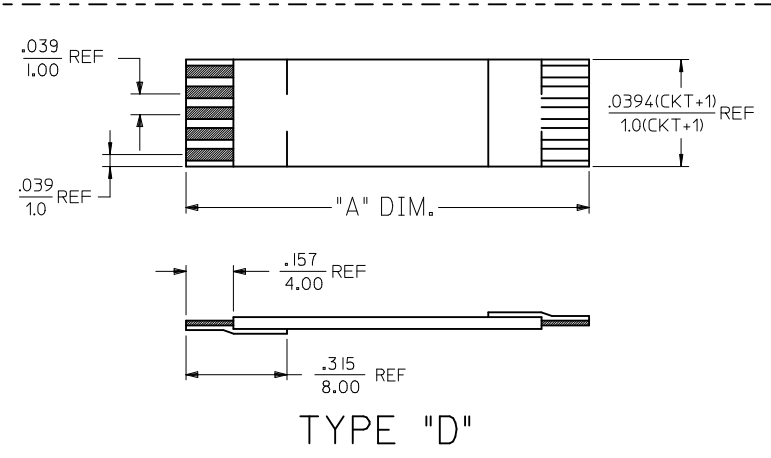

**NOTES:**  
 1. NO PRINTING ON JUMPER CABLE UNLESS OTHERWISE SPECIFIED. IF PRINTING IS REQUIRED THEN IT WOULD BE CONSIDERED A SPECIAL JUMPER CABLE.

|  |                     |   |  |  |   |                      |                        |
|--|---------------------|---|--|--|---|----------------------|------------------------|
| MADE DIMENSIONS REF<br>EC NO: USW2012-0078<br>DRW: M11G 2011/10/27<br>CHKD: M11G<br>APPR: SFULTON 2011/11/02 | DESCRIPTION<br>REV: | QUALITY SYMBOLS<br>▽=0<br>▽=0   | GENERAL TOLERANCES (UNLESS SPECIFIED)            | DIMENSION STYLE<br>IN/MM                   | SCALE<br>INCH   | DESIGN UNITS<br>INCH | THIRD ANGLE PROJECTION |
|  |                     | 4 PLACES ± --- ± ---<br>3 PLACES ± --- ± ---<br>2 PLACES ± --- ± ---<br>1 PLACE ± --- ± --- | mm      INCH                                     | DRAWN BY      DATE<br>CHECKED BY      DATE | TITLE<br>1.00MM CENTER FFC JUMPER CABLE (LOW TEMPERATURE) CHART   |                      |                        |
|  |                     | ANGULAR ± ---°  | APPROVED BY      DATE<br>MWANG02      2010/05/25 | MOLEX MOLEX INCORPORATED                   | SHEET NO.<br>1 OF 1   |                      |                        |
|  |                     | DRAFT WHERE APPLICABLE MUST REMAIN WITHIN DIMENSIONS  | MATERIAL NO.<br>SEE CHART                        | DOCUMENT NO.<br>SD-21039-001               | THIS DRAWING CONTAINS INFORMATION THAT IS PROPRIETARY TO MOLEX INCORPORATED AND SHOULD NOT BE USED WITHOUT WRITTEN PERMISSION |                      |                        |