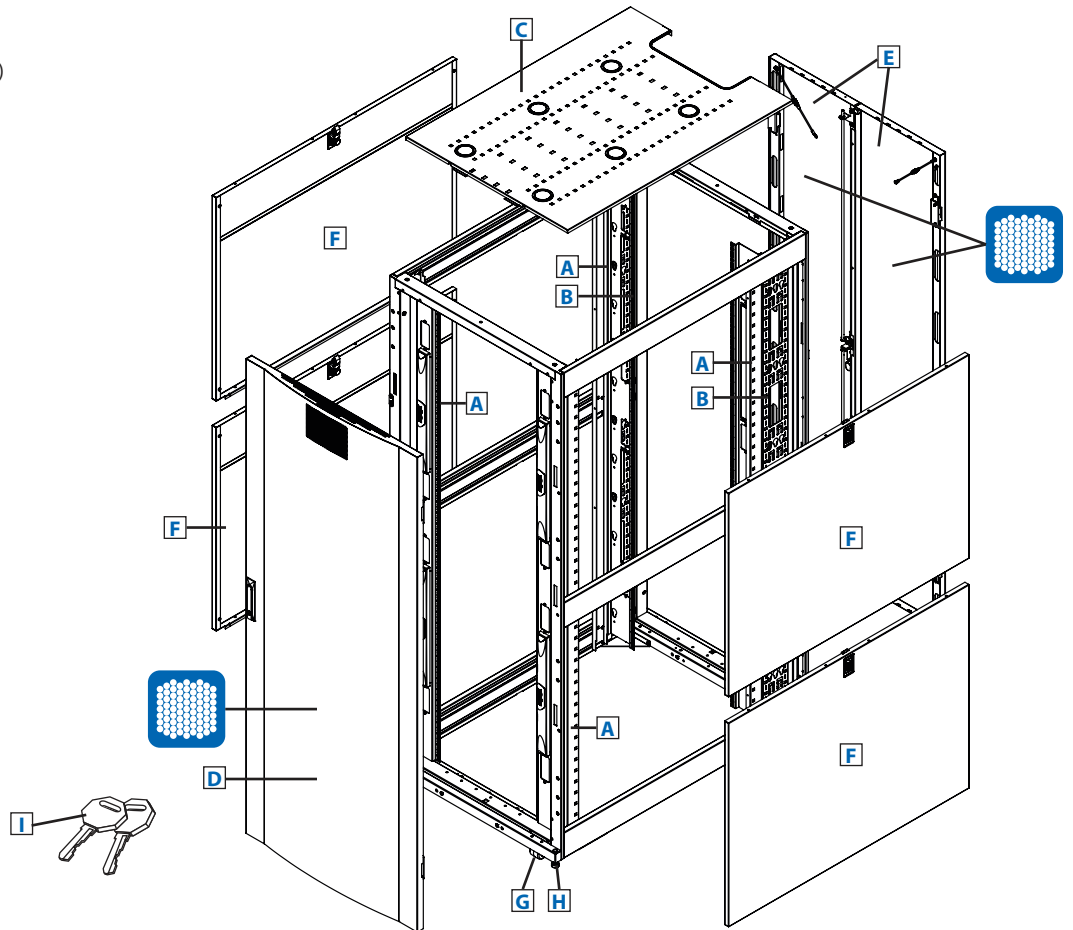

MODELS:

SRX42UBDPWD / SRX42UBDPWDEXP

SmartRack® Euro-Series Deep and Wide Rack Enclosure

42 Rack Units

1360 kg
Stationary
Load Capacity

1020 kg
Rolling
Load Capacity

Heavy-Duty
Casters

Locking Doors &
Side Panels

Standard
19-inch
(48.3 cm)
Rack Width

Toolless
Mounting Slots

Adjustable
Rails with
Easy-View
Depth Index

Airflow Meets
or Exceeds
Server OEM
Requirements

Integrated
Baying Tabs

Square Hole
Mounting

- A** Adjustable Mounting Rails (4)
- B** Adjustable PDU Mounting Rails with Toolless Mounting Slots (4)
- C** Roof Panel (Removable)
- D** Front Door (Lockable/Removable/Reversible)
- E** Split Rear Doors (Lockable/Removable)
- F** Side Panels (4) (Lockable/Removable; not included with SRX42UBDPWDEXP)
- G** Heavy-Duty Casters (4)
- H** Heavy-Duty Levelers (4)
- I** Keys (For doors and side panels.)

Also Includes: Owner's manual, 2 shipping/stabilizing brackets and rack-mount equipment mounting hardware (50 cage nuts, 50 mounting screws, 50 nylon cup washers).

- Enclosures ship fully assembled for rapid deployment, but can be knocked down for easy reassembly in confined spaces
- 1200 mm depth and 800 mm width allows extra space for cable management and hot-swap, removable power supplies
- Modular design optimized for quick configuration and reconfiguration
- Ideal for rack-mount server, network and telecom applications

SEE NEXT PAGE FOR DETAILED UNIT MEASUREMENTS

1111 W. 35th Street
Chicago, IL 60609 USA
773.869.1234
www.tripplite.com

Specifications

Model	SRX42UBDPWD
Rack Spaces	42U
Stationary Load Capacity	1360 kg
Rolling Load Capacity	1020 kg
Unit Dimensions (H x W x D)	1994 x 800 x 1246 mm
Shipping Dimensions (H x W x D)	2119 x 850 x 1288 mm
Unit Weight	170 kg
Shipping Weight	192 kg
Certifications	UL 60950, IP20; EIA/ECA-310-E, ETSI, RoHS Compliant
Model	SRX42UBDPWDEXP (Identical to SRX42UBDPWD, but without side panels)
Unit Weight	129 kg
Shipping Weight	151 kg