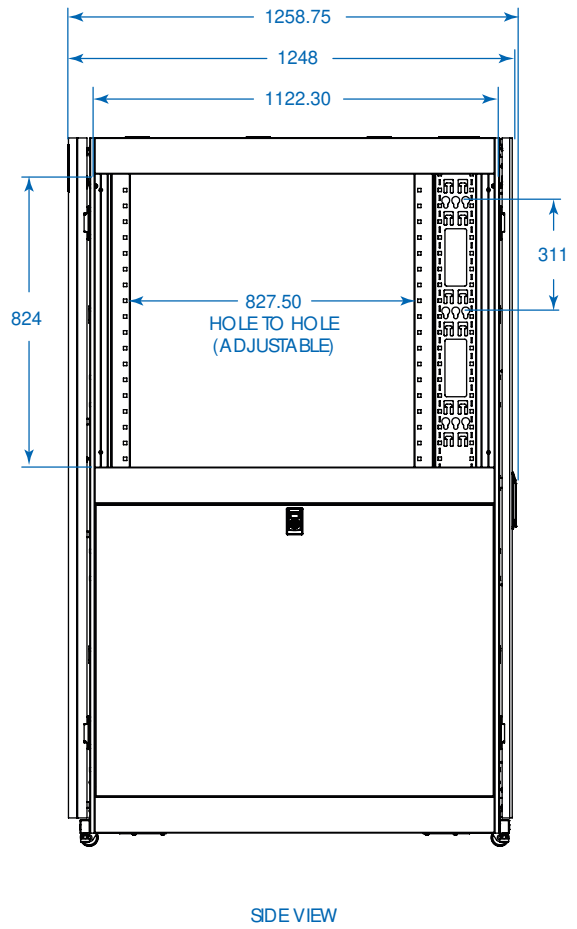

Standard
19-inch
(48.3 cm)
Rack Width

Toolless
Mounting Slots

Adjustable
Rails with
Easy-View
Depth Index

Airflow Meets
or Exceeds
Server OEM
Requirements

Integrated
Baying Tabs

Square Hole
Mounting

- A** Adjustable Mounting Rails (4)
- B** Adjustable PDU Mounting Rails with Toolless Mounting Slots (4)
- C** Roof Panel (Removable)
- D** Front Door (Lockable/Removable/Reversible)
- E** Split Rear Doors (Lockable/Removable)
- F** Side Panels (4) (Lockable/Removable; not included with SRX42UBDPWDEXP)
- G** Heavy-Duty Casters (4)
- H** Heavy-Duty Levelers (4)
- I** Keys (For doors and side panels.)

Also Includes: Owner's manual, 2 shipping/stabilizing brackets and rack-mount equipment mounting hardware (50 cage nuts, 50 mounting screws, 50 nylon cup washers).

- Enclosures ship fully assembled for rapid deployment, but can be knocked down for easy reassembly in confined spaces
- 1200 mm depth and 800 mm width allows extra space for cable management and hot-swap, removable power supplies
- Modular design optimized for quick configuration and reconfiguration
- Ideal for rack-mount server, network and telecom applications

SEE NEXT PAGE FOR DETAILED UNIT MEASUREMENTS

1111 W. 35th Street
Chicago, IL 60609 USA
773.869.1234
www.tripplite.com

Specifications

Model	SRX42UBDPWD
Rack Spaces	42U
Stationary Load Capacity	1360 kg
Rolling Load Capacity	1020 kg
Unit Dimensions (H x W x D)	1994 x 800 x 1246 mm
Shipping Dimensions (H x W x D)	2119 x 850 x 1288 mm
Unit Weight	170 kg
Shipping Weight	192 kg
Certifications	UL 60950, IP20; EIA/ECA-310-E, ETSI, RoHS Compliant
Model	SRX42UBDPWDEXP (Identical to SRX42UBDPWD, but without side panels)
Unit Weight	129 kg
Shipping Weight	151 kg

MODELS:
SRX42UBDPWD
SRX42UBDPWDEXP

Dimensions: mm

Tripp Lite has a policy of continuous improvement. Specifications are subject to change without notice.

BOTTOM VIEW

TOP VIEW

SIDE VIEW

REAR VIEW

FRONT VIEW