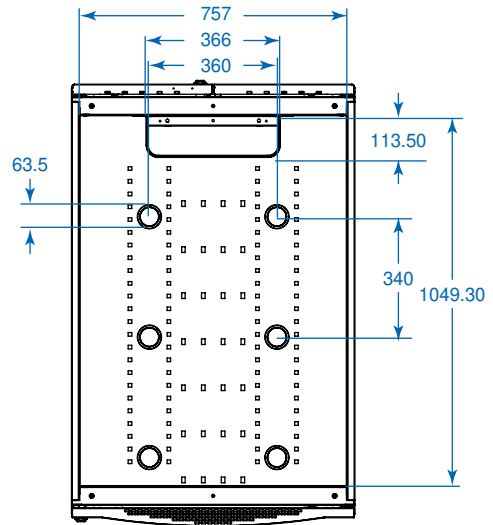

Also Includes: Owner's manual, 2 shipping/stabilizing brackets and rack-mount equipment mounting hardware (50 cage nuts, 50 mounting screws, 50 nylon cup washers).

- Enclosures ship fully assembled for rapid deployment, but can be knocked down for easy reassembly in confined spaces
- 1200 mm depth and 800 mm width allows extra space for cable management and hot-swap, removable power supplies
- Modular design optimized for quick configuration and reconfiguration
- Ideal for rack-mount server, network and telecom applications

SEE NEXT PAGE FOR DETAILED UNIT MEASUREMENTS

1111 W. 35th Street
Chicago, IL 60609 USA
773.869.1234
www.tripplite.com

Specifications

Model	SRX42UBDPWD
Rack Spaces	42U
Stationary Load Capacity	1360 kg
Rolling Load Capacity	1020 kg
Unit Dimensions (H x W x D)	1994 x 800 x 1246 mm
Shipping Dimensions (H x W x D)	2119 x 850 x 1288 mm
Unit Weight	170 kg
Shipping Weight	192 kg
Certifications	UL 60950, IP20; EIA/ECA-310-E, ETSI, RoHS Compliant
Model	SRX42UBDPWDEXP (Identical to SRX42UBDPWD, but without side panels)
Unit Weight	129 kg
Shipping Weight	151 kg

MODELS:
SRX42UBDPWD
SRX42UBDPWDEXP

Dimensions: mm

Tripp Lite has a policy of continuous improvement. Specifications are subject to change without notice.

BOTTOM VIEW

TOP VIEW

SIDE VIEW

REAR VIEW

FRONT VIEW

MODELS:
SRX42UBDPWD
SRX42UBDPWDEXP

1111 W. 35th Street
 Chicago, IL 60609 USA
 773.869.1234

www.tripplite.com

Dimensions: mm

Tripp Lite has a policy of continuous improvement. Specifications are subject to change without notice.