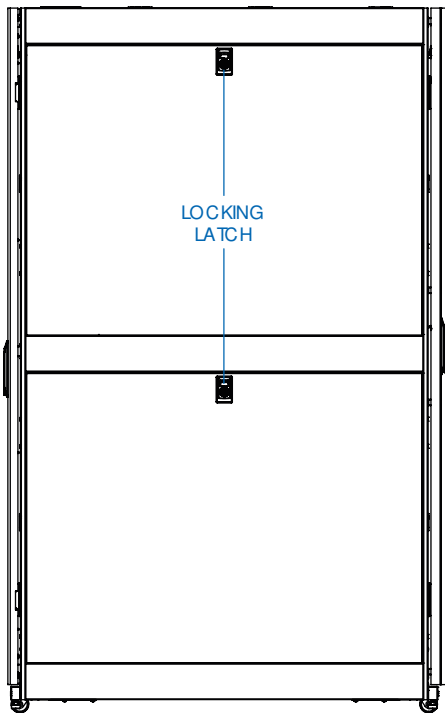

Also Includes: Owner's manual, 2 shipping/stabilizing brackets and rack-mount equipment mounting hardware (50 cage nuts, 50 mounting screws, 50 nylon cup washers).

- Enclosures ship fully assembled for rapid deployment, but can be knocked down for easy reassembly in confined spaces
- 1200 mm depth and 800 mm width allows extra space for cable management and hot-swap, removable power supplies
- Modular design optimized for quick configuration and reconfiguration
- Ideal for rack-mount server, network and telecom applications

SEE NEXT PAGE FOR DETAILED UNIT MEASUREMENTS

1111 W. 35th Street
Chicago, IL 60609 USA
773.869.1234
www.tripplite.com

Specifications

Model	SRX42UBDPWD
Rack Spaces	42U
Stationary Load Capacity	1360 kg
Rolling Load Capacity	1020 kg
Unit Dimensions (H x W x D)	1994 x 800 x 1246 mm
Shipping Dimensions (H x W x D)	2119 x 850 x 1288 mm
Unit Weight	170 kg
Shipping Weight	192 kg
Certifications	UL 60950, IP20; EIA/ECA-310-E, ETSI, RoHS Compliant
Model	SRX42UBDPWDEXP (Identical to SRX42UBDPWD, but without side panels)
Unit Weight	129 kg
Shipping Weight	151 kg

MODELS:
SRX42UBDPWD
SRX42UBDPWDEXP

Dimensions: mm

Tripp Lite has a policy of continuous improvement. Specifications are subject to change without notice.

BOTTOM VIEW

TOP VIEW

SIDE VIEW

REAR VIEW

FRONT VIEW

MODELS:
SRX42UBDPWD
SRX42UBDPWDEXP

1111 W. 35th Street
 Chicago, IL 60609 USA
 773.869.1234

www.tripplite.com

Dimensions: mm

Tripp Lite has a policy of continuous improvement. Specifications are subject to change without notice.