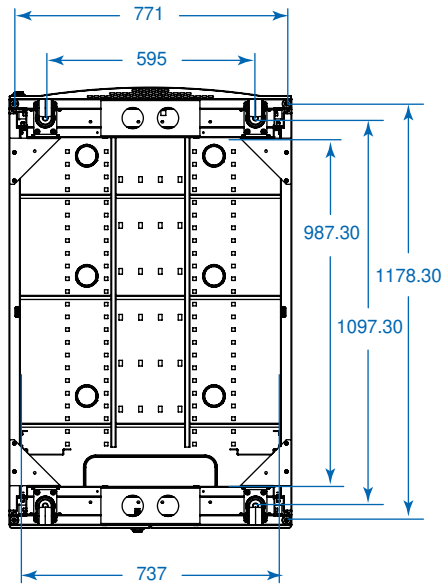

Also Includes: Owner's manual, 2 shipping/stabilizing brackets and rack-mount equipment mounting hardware (50 cage nuts, 50 mounting screws, 50 nylon cup washers).

- Enclosures ship fully assembled for rapid deployment, but can be knocked down for easy reassembly in confined spaces
- 1200 mm depth and 800 mm width allows extra space for cable management and hot-swap, removable power supplies
- Modular design optimized for quick configuration and reconfiguration
- Ideal for rack-mount server, network and telecom applications

SEE NEXT PAGE FOR DETAILED UNIT MEASUREMENTS

1111 W. 35th Street
Chicago, IL 60609 USA
773.869.1234
www.tripplite.com

Specifications

Model	SRX42UBDPWD
Rack Spaces	42U
Stationary Load Capacity	1360 kg
Rolling Load Capacity	1020 kg
Unit Dimensions (H x W x D)	1994 x 800 x 1246 mm
Shipping Dimensions (H x W x D)	2119 x 850 x 1288 mm
Unit Weight	170 kg
Shipping Weight	192 kg
Certifications	UL 60950, IP20; EIA/ECA-310-E, ETSI, RoHS Compliant
Model	SRX42UBDPWDEXP (Identical to SRX42UBDPWD, but without side panels)
Unit Weight	129 kg
Shipping Weight	151 kg

MODELS:
SRX42UBDPWD
SRX42UBDPWDEXP

Dimensions: mm

Tripp Lite has a policy of continuous improvement. Specifications are subject to change without notice.

BOTTOM VIEW

TOP VIEW

SIDE VIEW

REAR VIEW

FRONT VIEW

MODELS:
SRX42UBDPWD
SRX42UBDPWDEXP

1111 W. 35th Street
 Chicago, IL 60609 USA
 773.869.1234

www.tripplite.com

Dimensions: mm

Tripp Lite has a policy of continuous improvement. Specifications are subject to change without notice.