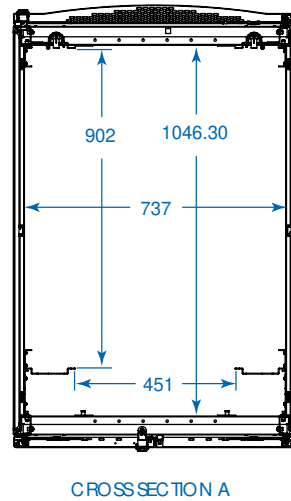

Also Includes: Owner's manual, 2 shipping/stabilizing brackets and rack-mount equipment mounting hardware (50 cage nuts, 50 mounting screws, 50 nylon cup washers).

- Enclosures ship fully assembled for rapid deployment, but can be knocked down for easy reassembly in confined spaces
- 1200 mm depth and 800 mm width allows extra space for cable management and hot-swap, removable power supplies
- Modular design optimized for quick configuration and reconfiguration
- Ideal for rack-mount server, network and telecom applications

SEE NEXT PAGE FOR DETAILED UNIT MEASUREMENTS

1111 W. 35th Street
Chicago, IL 60609 USA
773.869.1234
www.tripplite.com

Specifications

Model	SRX42UBDPWD
Rack Spaces	42U
Stationary Load Capacity	1360 kg
Rolling Load Capacity	1020 kg
Unit Dimensions (H x W x D)	1994 x 800 x 1246 mm
Shipping Dimensions (H x W x D)	2119 x 850 x 1288 mm
Unit Weight	170 kg
Shipping Weight	192 kg
Certifications	UL 60950, IP20; EIA/ECA-310-E, ETSI, RoHS Compliant
Model	SRX42UBDPWDEXP (Identical to SRX42UBDPWD, but without side panels)
Unit Weight	129 kg
Shipping Weight	151 kg

MODELS:
SRX42UBDPWD
SRX42UBDPWDEXP

Dimensions: mm

Tripp Lite has a policy of continuous improvement. Specifications are subject to change without notice.

BOTTOM VIEW

TOP VIEW

SIDE VIEW

REAR VIEW

FRONT VIEW

MODELS:
SRX42UBDPWD
SRX42UBDPWDEXP

1111 W. 35th Street
 Chicago, IL 60609 USA
 773.869.1234

www.tripplite.com

Dimensions: mm

Tripp Lite has a policy of continuous improvement. Specifications are subject to change without notice.