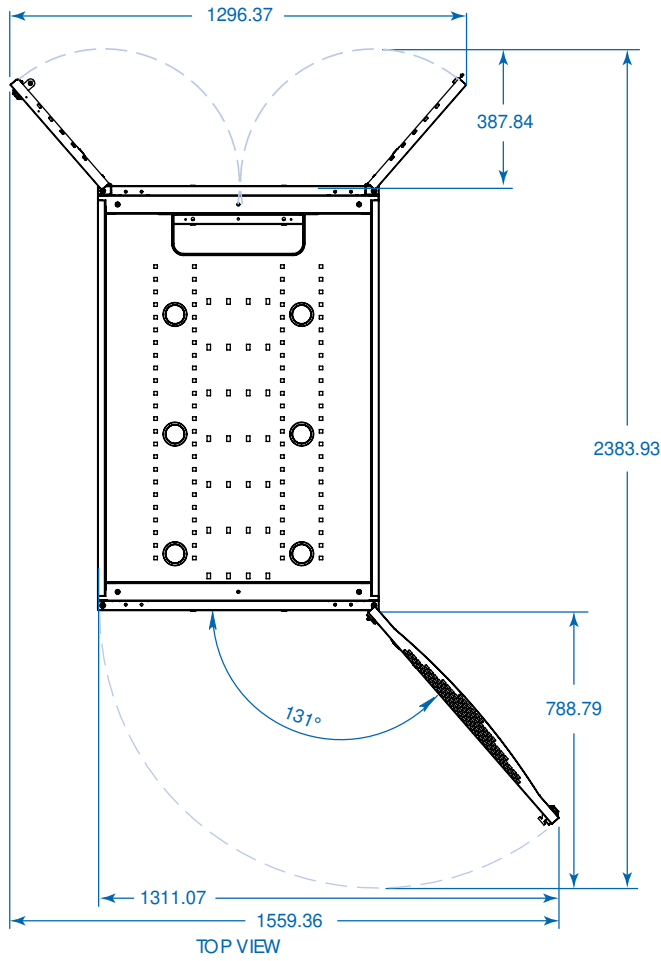

Also Includes: Owner's manual, 2 shipping/stabilizing brackets and rack-mount equipment mounting hardware (50 cage nuts, 50 mounting screws, 50 nylon cup washers).

- Enclosures ship fully assembled for rapid deployment, but can be knocked down for easy reassembly in confined spaces
- 1200 mm depth and 800 mm width allows extra space for cable management and hot-swap, removable power supplies
- Modular design optimized for quick configuration and reconfiguration
- Ideal for rack-mount server, network and telecom applications

SEE NEXT PAGE FOR DETAILED UNIT MEASUREMENTS

1111 W. 35th Street
Chicago, IL 60609 USA
773.869.1234
www.tripplite.com

Specifications

Model	SRX42UBDPWD
Rack Spaces	42U
Stationary Load Capacity	1360 kg
Rolling Load Capacity	1020 kg
Unit Dimensions (H x W x D)	1994 x 800 x 1246 mm
Shipping Dimensions (H x W x D)	2119 x 850 x 1288 mm
Unit Weight	170 kg
Shipping Weight	192 kg
Certifications	UL 60950, IP20; EIA/ECA-310-E, ETSI, RoHS Compliant
Model	SRX42UBDPWDEXP (Identical to SRX42UBDPWD, but without side panels)
Unit Weight	129 kg
Shipping Weight	151 kg

MODELS:
SRX42UBDPWD
SRX42UBDPWDEXP

Dimensions: mm

Tripp Lite has a policy of continuous improvement. Specifications are subject to change without notice.

BOTTOM VIEW

TOP VIEW

SIDE VIEW

REAR VIEW

FRONT VIEW

MODELS:
SRX42UBDPWD
SRX42UBDPWDEXP

1111 W. 35th Street
 Chicago, IL 60609 USA
 773.869.1234

www.tripplite.com

Dimensions: mm

Tripp Lite has a policy of continuous improvement. Specifications are subject to change without notice.