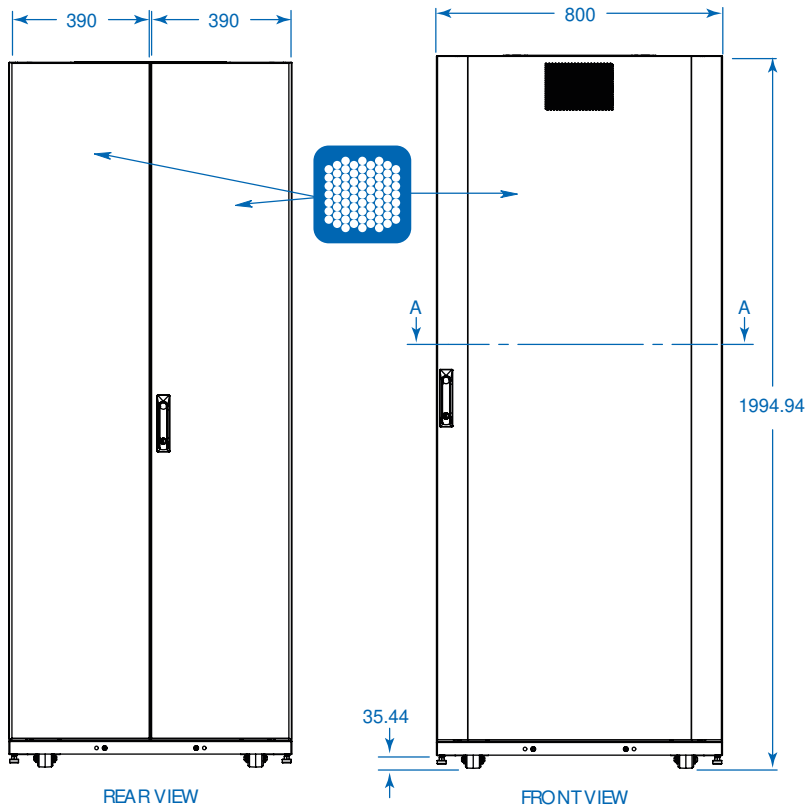

Standard
19-inch
(48.3 cm)
Rack Width

Toolless
Mounting Slots

Adjustable
Rails with
Easy-View
Depth Index

Airflow Meets
or Exceeds
Server OEM
Requirements

Integrated
Baying Tabs

Square Hole
Mounting

- A** Adjustable Mounting Rails (4)
- B** Adjustable PDU Mounting Rails with Toolless Mounting Slots (4)
- C** Roof Panel (Removable)
- D** Front Door (Lockable/Removable/Reversible)
- E** Split Rear Doors (Lockable/Removable)
- F** Side Panels (4) (Lockable/Removable; not included with SRX42UBDPWDEXP)
- G** Heavy-Duty Casters (4)
- H** Heavy-Duty Levelers (4)
- I** Keys (For doors and side panels.)

Also Includes: Owner's manual, 2 shipping/stabilizing brackets and rack-mount equipment mounting hardware (50 cage nuts, 50 mounting screws, 50 nylon cup washers).

- Enclosures ship fully assembled for rapid deployment, but can be knocked down for easy reassembly in confined spaces
- 1200 mm depth and 800 mm width allows extra space for cable management and hot-swap, removable power supplies
- Modular design optimized for quick configuration and reconfiguration
- Ideal for rack-mount server, network and telecom applications

SEE NEXT PAGE FOR DETAILED UNIT MEASUREMENTS

1111 W. 35th Street
Chicago, IL 60609 USA
773.869.1234
www.tripplite.com

Specifications

Model	SRX42UBDPWD
Rack Spaces	42U
Stationary Load Capacity	1360 kg
Rolling Load Capacity	1020 kg
Unit Dimensions (H x W x D)	1994 x 800 x 1246 mm
Shipping Dimensions (H x W x D)	2119 x 850 x 1288 mm
Unit Weight	170 kg
Shipping Weight	192 kg
Certifications	UL 60950, IP20; EIA/ECA-310-E, ETSI, RoHS Compliant
Model	SRX42UBDPWDEXP (Identical to SRX42UBDPWD, but without side panels)
Unit Weight	129 kg
Shipping Weight	151 kg

MODELS:
SRX42UBDPWD
SRX42UBDPWDEXP

Dimensions: mm

Tripp Lite has a policy of continuous improvement. Specifications are subject to change without notice.

BOTTOM VIEW

TOP VIEW

SIDE VIEW

REAR VIEW

FRONT VIEW