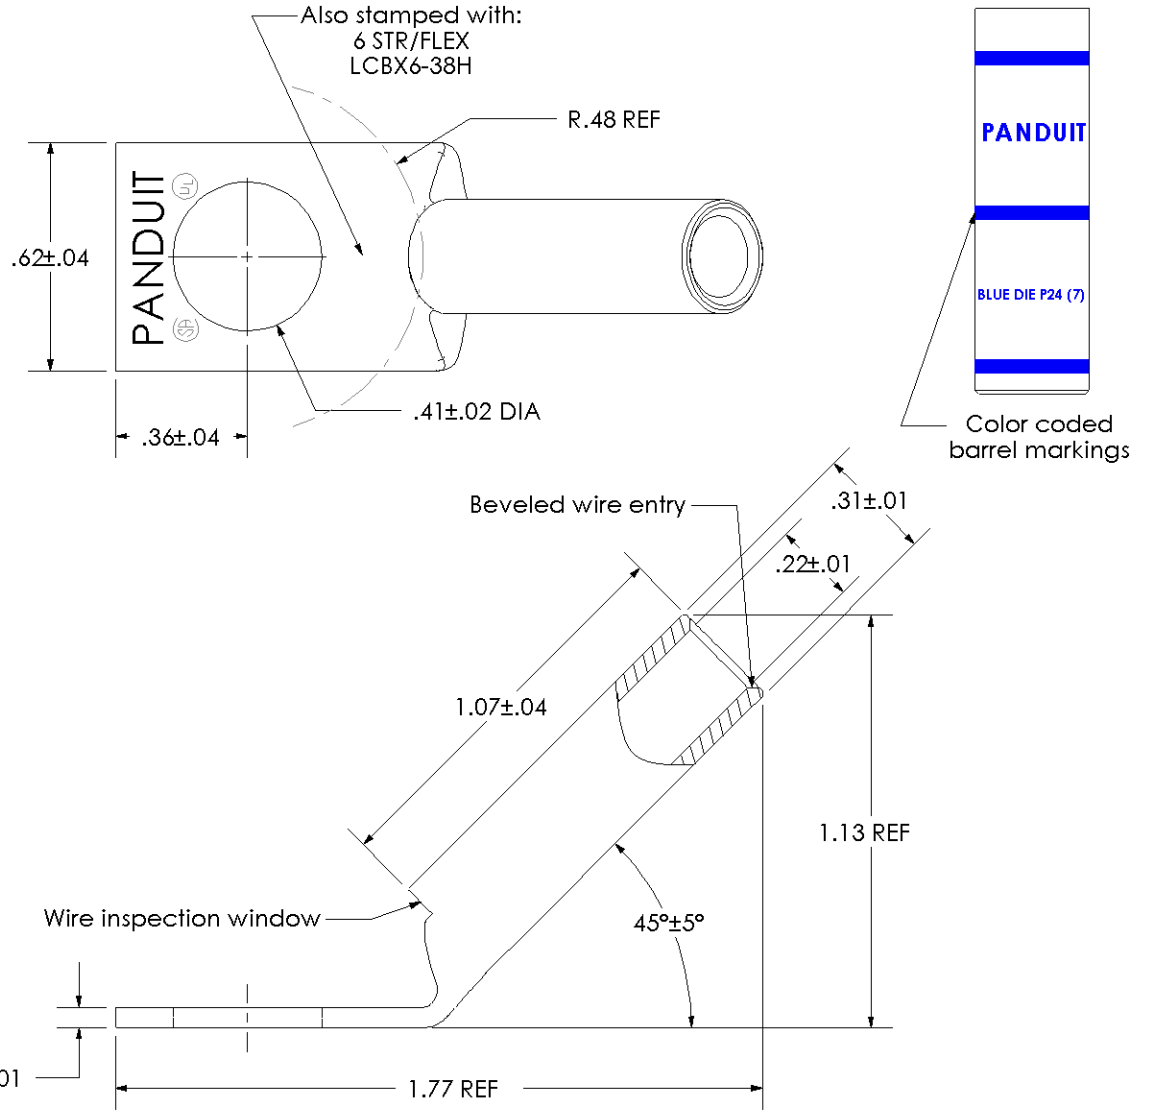

THIS COPY IS PROVIDED ON A RESTRICTED BASIS AND IS NOT TO BE USED IN ANY WAY DETRIMENTAL TO THE INTERESTS OF PANDUIT CORP.

|                                                |                                                                                                                                                |
|------------------------------------------------|------------------------------------------------------------------------------------------------------------------------------------------------|
| Material                                       | High Conductivity Seamless Copper Tube                                                                                                         |
| Plating                                        | Electro-Tin                                                                                                                                    |
| Wire Size                                      | 6 STR/FLEX                                                                                                                                     |
| Wire Type                                      | Stranded Copper: Class B & C Compact, Class G, H, I, K, M, Locomotive                                                                          |
| Wire Strip Length                              | 1-1/8 in.                                                                                                                                      |
| Stud Size                                      | 3/8 in.                                                                                                                                        |
| UL Listed Wire Connector                       | Yes, for applications up to 35kv. Consult cable manufacturer for voltage stress relief instructions with applications greater than 2000 volts. |
| UL Temperature Rating                          | 90° C                                                                                                                                          |
| C.S.A Certified Wire Connector                 | Yes                                                                                                                                            |
| Panduit Color Code on Barrel                   | BLUE                                                                                                                                           |
| Panduit Die Index No. on Barrel                | P24                                                                                                                                            |
| Alternate Industry Die Index No. ( ) on Barrel | (7)                                                                                                                                            |