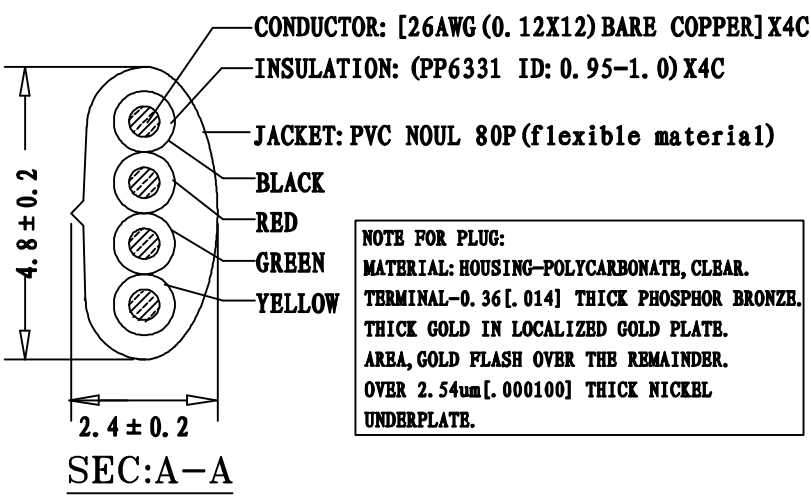

PACKAGE: INDIVIDUAL PE BAG.
4P4C 50U"

TERMINATION:

P1	P2	COLOR
1	4	BLACK
2	3	RED
3	2	GREEN
4	1	YELLOW

PART NO	DRAWING NO	BUYER COLOR	VENDOR COLOR	RETRACTED LENGTH ("L3")	CUSTOMER Accepted ("L2")	CUT LENGTH "L1"
520-26-4400-SV-0005F	A	Silver	S49-1 LIGHT	330 ± 30	5.0FT-5.75FT	2300-2400
520-26-4400-SV-0007F	B	Silver	S49-1 LIGHT	470 ± 30	7.0FT-8.05FT	3000-3200
520-26-4400-SV-0010F	C	Silver	S49-1 LIGHT	630 ± 50	10.0FT-11.5FT	4300-4500
520-26-4400-SV-0012F	D	Silver	S49-1 LIGHT	800 ± 50	12.0FT-13.8FT	5200-5400
520-26-4400-SV-0014F	E	Silver	S49-1 LIGHT	850 ± 50	14.0FT-16.1FT	5800-6000
520-26-4400-SV-0025F	F	Silver	S49-1 LIGHT	1900 ± 50	25.0FT-28.75FT	10800-11000

REVISE	VERSION	BASIS	CONTENTS
12-02-17	A/0	T0210A	NEW DRAWING

CnC Tech, LLC
Industrial Cable and Connector Technology

DRAWING NO: 671-301	CUSTOMER: L-671
ITEM NO: 4C COILD CORD P+P PLUG	UNIT: mm
DATE: 2012-02-17	ISSUE: (A/0)
DRAWN: QE:	QA:
SALES DEPT:	SALES MANAGER: