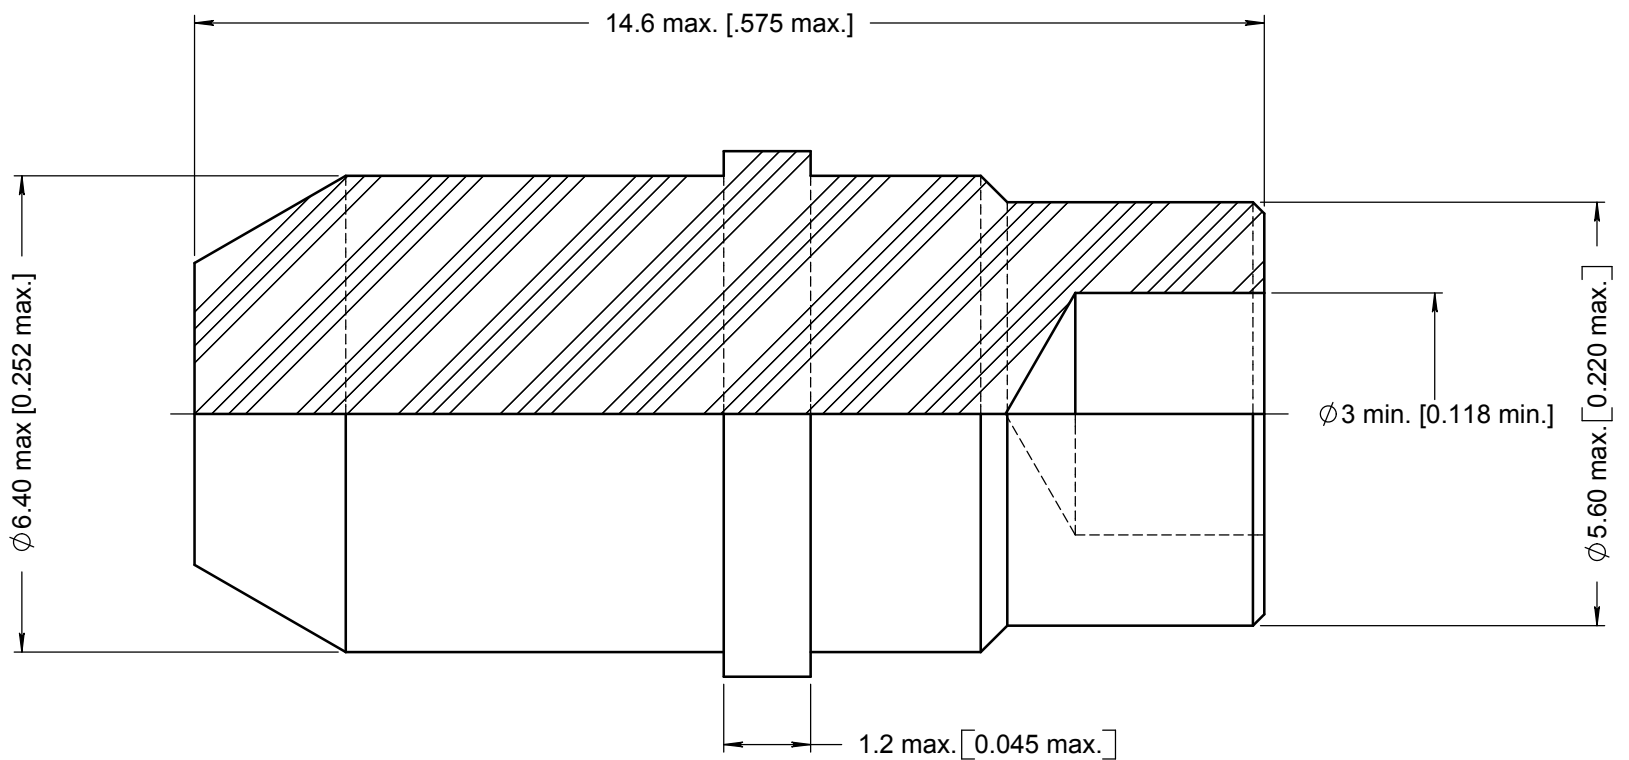

RADIALL[®]
MULTICONTACT CONNECTORS

**PRELIMINARY
TECHNICAL DATA SHEET**

617 930

Series
EPXB

**FILLER PLUG
FOR #5 PIN CAVITY**

Issue:
Feb 06, 2006

Page
1/1

INSERTION WAY

MATERIAL : PTFE

DIMENSIONS : mm (inch) -

Confidential information not to be disclosed to third parties without Radiall approval
This information is given as an indication. In the continual goal to improve our products, we reserve the right to make any modifications judged necessary.

4112_9311

CREATION				
PEN:				
NOM: LE GLOAHEC				
DATE: Feb 06, 2006				
APPR.: PESSARD	/	/	/	/
Issue	Revisions	Name	Approved	

617930EN

RADIALL PROPRIETARY INFORMATION