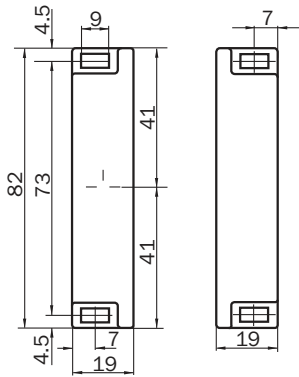

Dimensional drawing (Dimensions in mm (inch))

Actuator