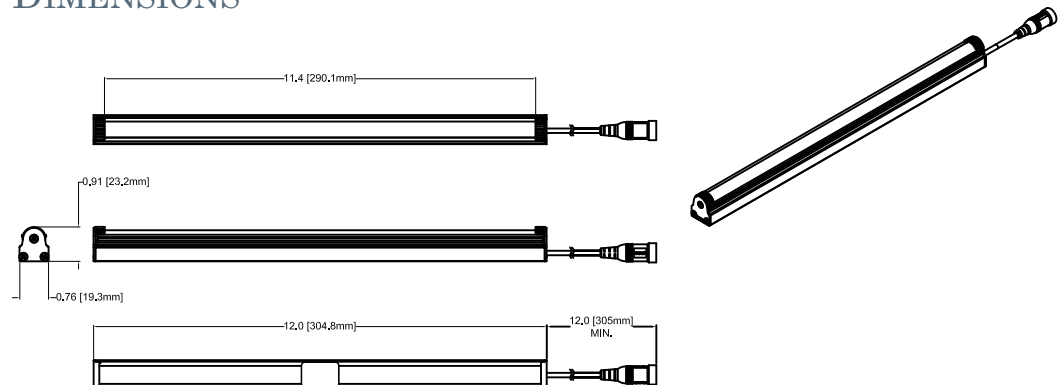

### SPECIFICATIONS

Color Temperature	Lumen Output	Efficacy (lm/W)	Color Rendering Index (CRI)
Cool (C) - 6500K	475	75	70
Neutral (N) - 4500K	450	71	76
Warm (W) - 3000K	435	65	80

Rated Life:	50,000 hours
Beam Angle:	120°
Power Consumption:	7 Watts
Operating Temperature:	0° C ~+ 40° C
Voltage Input:	24VDC, Constant Voltage
Controls:	See Accessory SW-1001
Housing:	Extruded Aluminum, Black Polycarbonate Lens, Clear
Weight (g):	131
Dimensions:	W .76" (19.3mm) H .91" (23.2mm) L 12" (304.8mm) ** **not including mounts

### DIMENSIONS