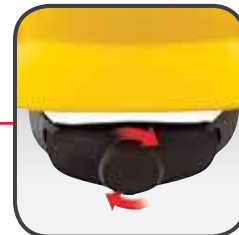

Innovative design takes hard hat comfort to the next level

3M's unique, lightweight shell sits lower on the head to reduce pressure points and increase security.

3M™ Scotchlite™
Reflective Material for
enhanced visibility

Optimized comfort with
3 levels of adjustment

Smooth, easy turning
ratchet suspension

H-700 Cap Style

Optional Uvicator™ Sensor lets wearer know when to replace
hard hat due to UV exposure

Custom logo
programs available

Absorbent brow pad
provides comfort
and ventilation

4- and 6-point suspension combinations

Optional venting encourages airflow

H-800 Full Brim

Colors Available

Red	Blue	White	Gray	Navy Blue	Black	Tan
Yellow	Green	Orange	High Viz Yellow	High Viz Orange	Pink	