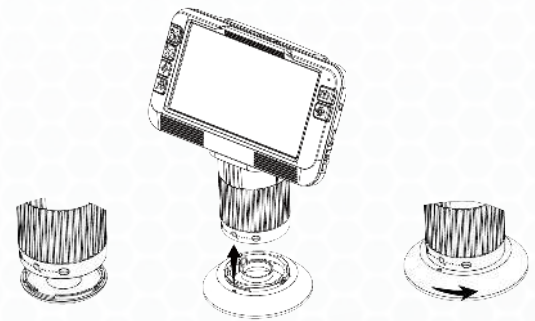

<b>All-in-One System</b> Built-in 5" high resolution LED screen	<b>34" Spring Balanced Arm</b> Can be raised, lowered, and tilted as needed	<b>Diffuser Attachment</b> Reduces glare & provides even illumination	<b>ezImageX3 Software</b> Measure, share, annotate and more
--	--	--	--

## Digital Microscope with Diffuser and 34" Spring Balanced Arm w/ Table Clamp

The Mighty Scope ClearVue with Diffuser and 34" Spring Balanced Arm w/ Table Clamp has a built in 5" high resolution LED screen offering a magnification range of 8x - 25x. The diffuser attachment reduces glare while providing even illumination on shiny and reflective parts. The spring balanced arm can be raised, lowered, and tilted as needed. The swivel motion also makes it easy to move the ClearVue out of the way when not in use. The included rechargeable battery allows users to operate the microscope without a power supply for hours thus making it suitable for field projects. You can also connect this microscope to an external monitor via an HDMI output for viewing images on a larger screen. The images can be saved on the included Micro SD card.