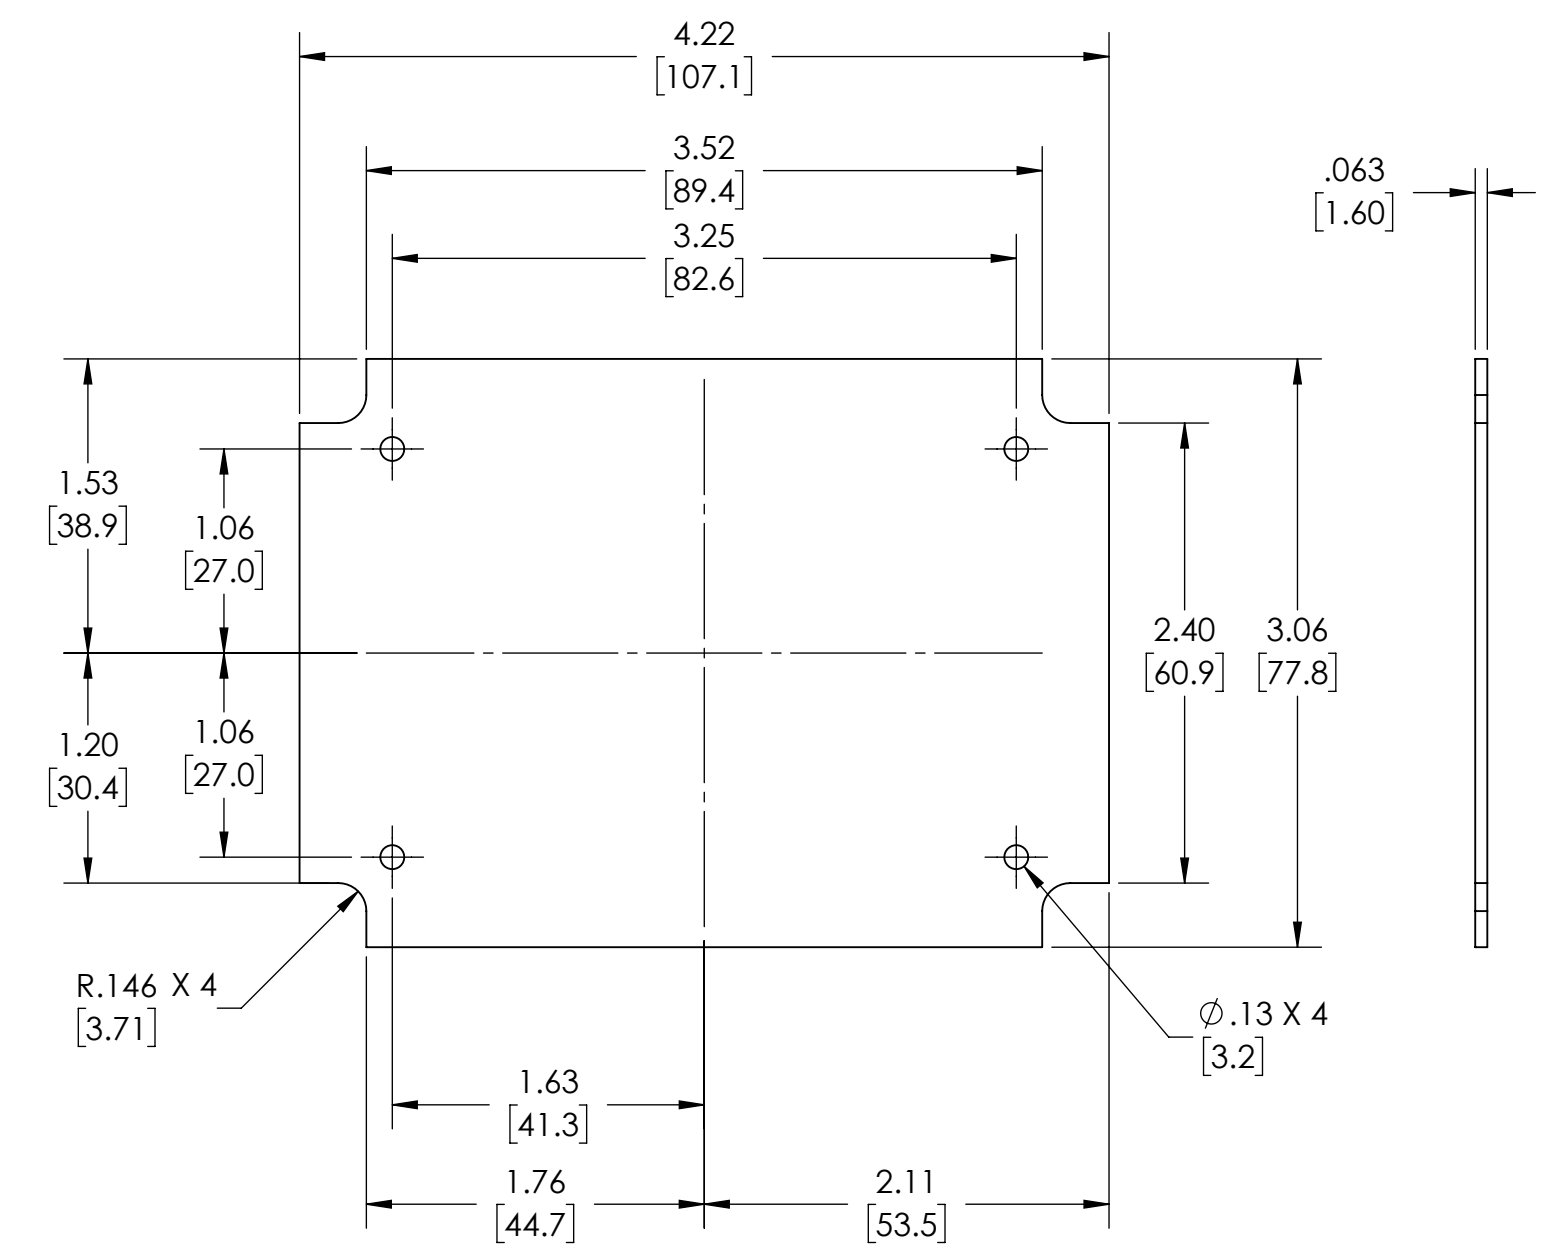

SUGGESTED PCB LAYOUT