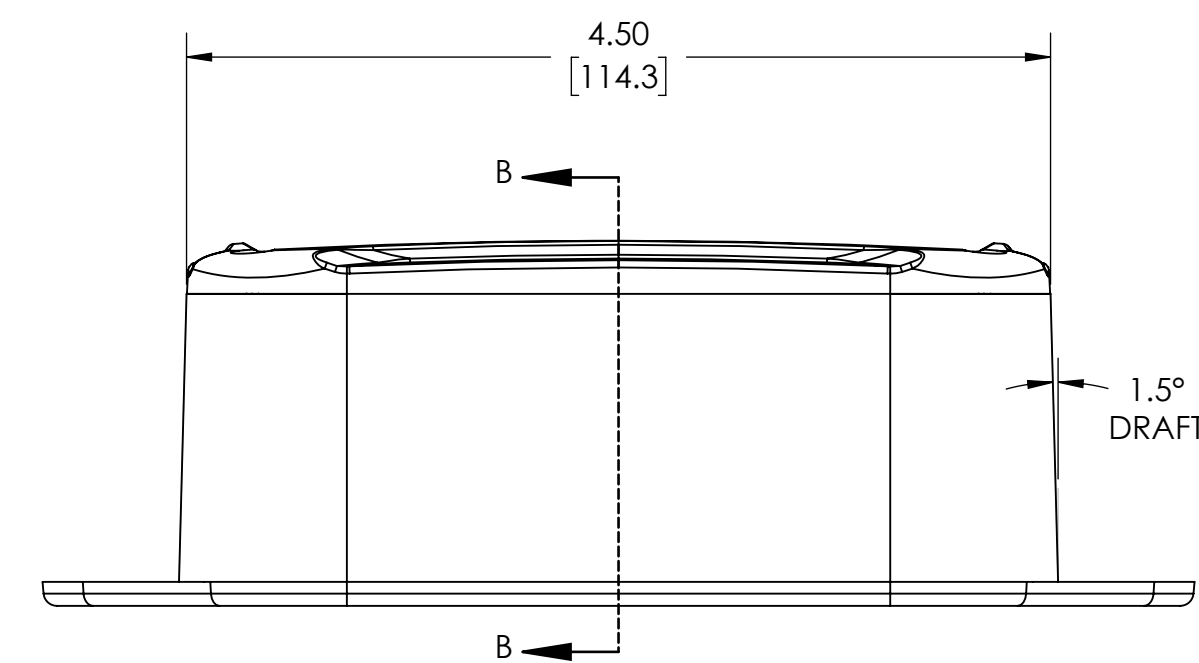

4-24 X .5 CROSS OVAL HEAD FORMING SCREW X 4

Ø .19 x 4 [4.8]

NOTES:

1. MATERIAL:
   BODY- BLACK ABS POLYAC PA-765
   COVER- BLACK ABS POLYAC PA-765
   TEXTURED/FLUSH OR RECESSED SMOOTH
2. UL94 VO (1.5mm) AND 5VA (3mm) FLAMMABILITY RATING.
3. COVER IS REMOVABLE
4. DIMENSIONS ARE INCH [MM]

DRAWING FOR REFERENCE

WE RESERVE THE RIGHT TO MAKE CHANGES TO OUR STANDARD PRODUCTS. PLEASE CONSULT WITH BUD INDUSTRIES PRIOR TO USING THIS DRAWING FOR DESIGN PURPOSE.