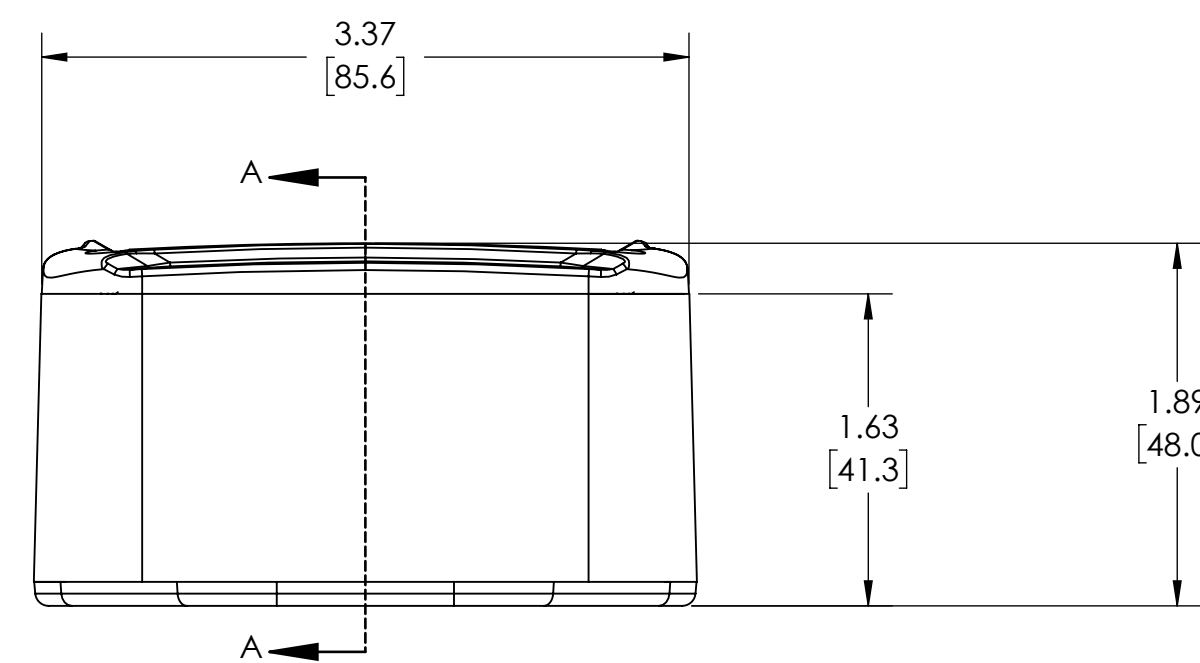

4-24 X .5 CROSS OVAL HEAD FORMING SCREW X 4

Ø .19 x 4 [4.8]

NOTES:

1. MATERIAL:
   BODY- BLACK ABS POLYAC PA-765
   COVER- BLACK ABS POLYAC PA-765
   TEXTURED/FLUSH OR RECESSED SMOOTH
2. UL94 VO (1.5mm) AND 5VA (3mm) FLAMMABILITY RATING.
3. COVER IS REMOVABLE
4. DIMENSIONS ARE INCH [MM]

DRAWING FOR REFERENCE

WE RESERVE THE RIGHT TO MAKE CHANGES TO OUR STANDARD PRODUCTS. PLEASE CONSULT WITH BUD INDUSTRIES PRIOR TO USING THIS DRAWING FOR DESIGN PURPOSE.