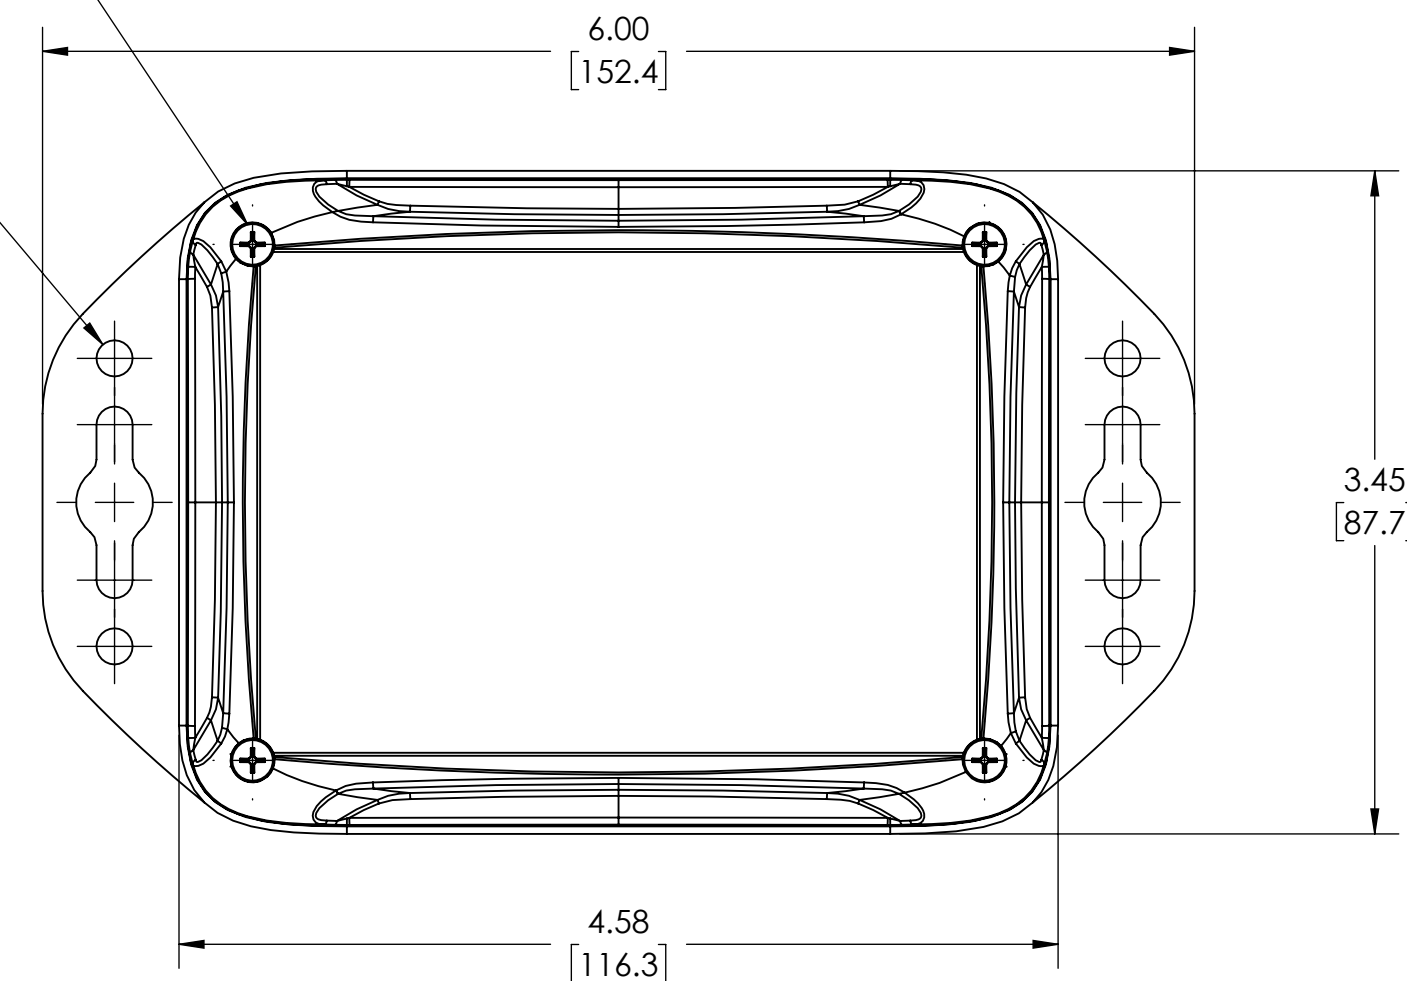

INSIDE VIEW OF BODY COVER NOT SHOWN

4-24 X .5 CROSS OVAL HEAD FORMING SCREW X 4

Ø .19 x 4 [4.8]

NOTES:

- MATERIAL:
BODY- BLACK ABS POLYAC PA-765
COVER- BLACK ABS POLYAC PA-765
TEXTURED/FLUSH OR RECESSED SMOOTH
- UL94 VO (1.5mm) AND 5VA (3mm) FLAMMABILITY RATING.
- COVER IS REMOVABLE
- DIMENSIONS ARE INCH [MM]