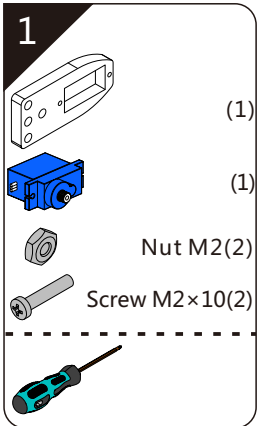

# Mini Pan-Tilt Kit

9g Servo Motor

※为了避免用力过大使零件断裂，请使用小力拧螺丝。  
 ※Gently tighten the screws to avoid any fracture caused by too much force.