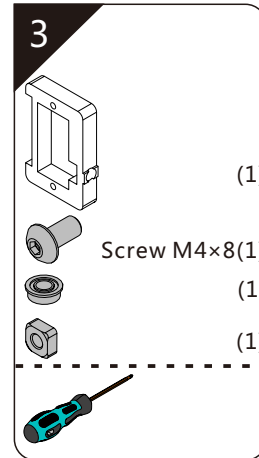

# Mini Pan-Tilt Kit

9g Servo Motor

※为了避免用力过大使零件断裂，请使用小力拧螺丝。  
 ※Gently tighten the screws to avoid any fracture caused by too much force.