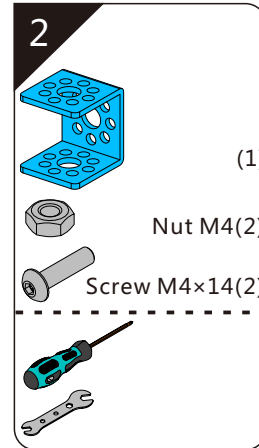

# Mini Pan-Tilt Kit

9g Servo Motor

※为了避免用力过大使零件断裂，请使用小力拧螺丝。  
 ※Gently tighten the screws to avoid any fracture caused by too much force.