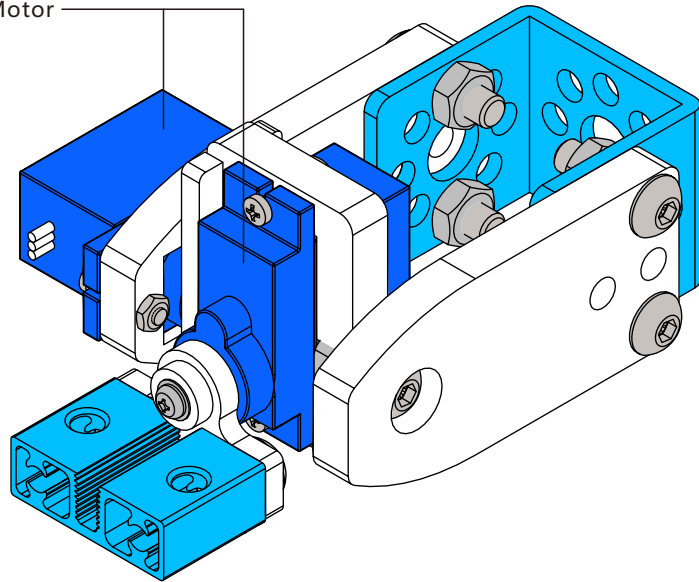

# Mini Pan-Tilt Kit

9g Servo Motor

※为了避免用力过大使零件断裂，请使用小力拧螺丝。  
 ※Gently tighten the screws to avoid any fracture caused by too much force.