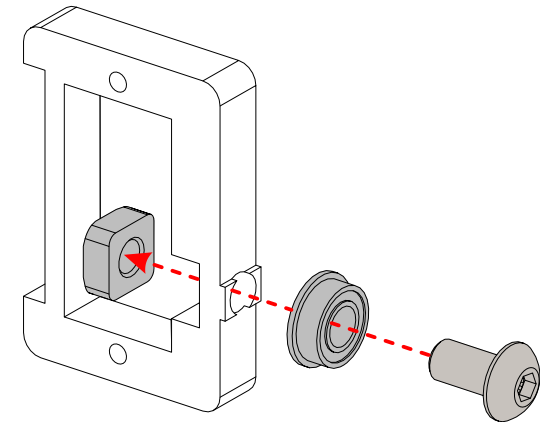

# Mini Pan-Tilt Kit

9g Servo Motor

※为了避免用力过大使零件断裂，请使用小力拧螺丝。  
 ※Gently tighten the screws to avoid any fracture caused by too much force.