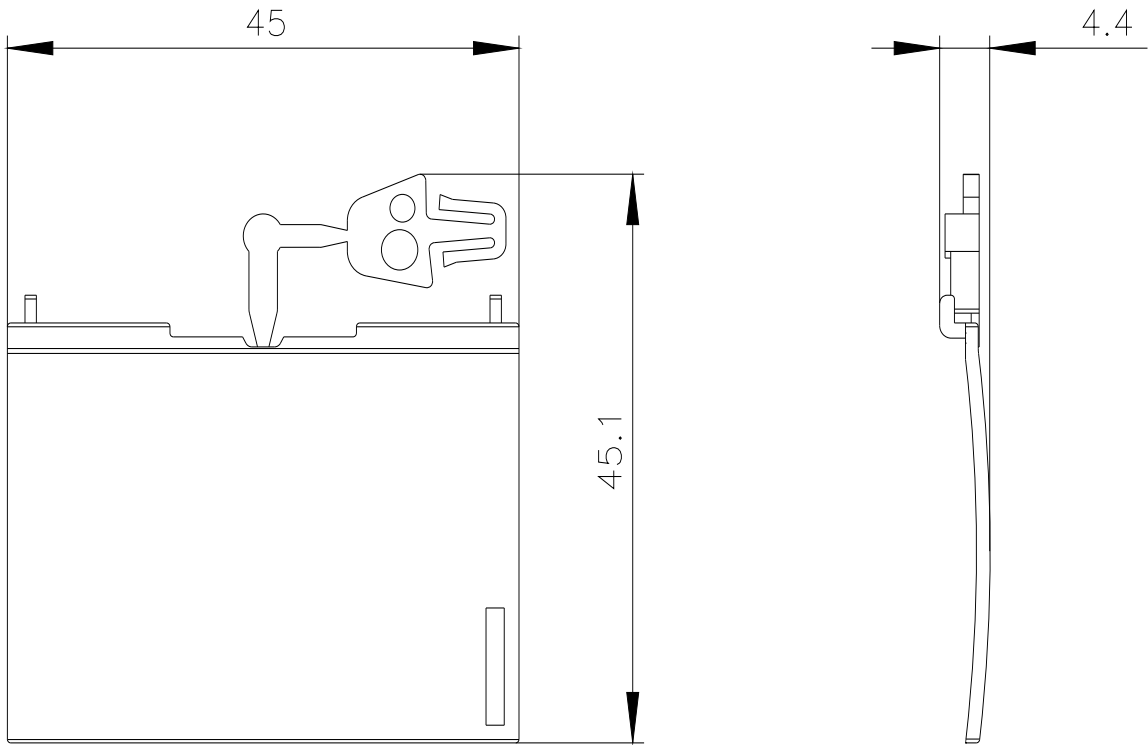

**Ambient conditions**

ambient temperature	
• during operation	60 ... 60 °C
• during storage	-40 ... +80 °C

**Installation/ mounting/ dimensions**

height	4.5 mm
width	33.3 mm
depth	45 mm

**Approvals Certificates**

<https://support.industry.siemens.com/cs/ww/en/ps/3RR2940>

Image database (product images, 2D dimension drawings, 3D models, device circuit diagrams, EPLAN macros, ...)

[http://www.automation.siemens.com/bilddb/cax\\_de.aspx?mlfb=3RR2940&lang=en](http://www.automation.siemens.com/bilddb/cax_de.aspx?mlfb=3RR2940&lang=en)