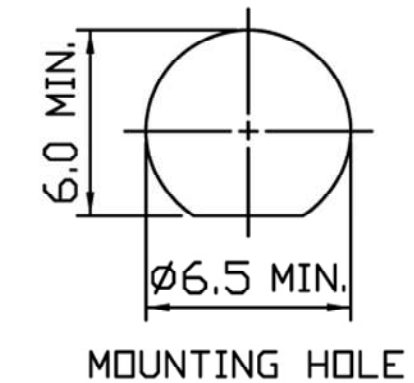

1/4"-36UNS

100±3

RG-174U CABLE  
黑色(BLACK)

MOUNTING HOLE

- Notes**
1. SMA (F) Bulkhead Straight
  2. Heatshrink
  3. RG174U Cable
  4. SMB (F) Straight
  5. Impedance 50ohm
  6. Frequency Range 0 -1GHz

**NOT TO SCALE**

All Dimensions in mm

DESCRIPTION				
Cable Assy SMA(F) Bulkhead straight to SMB(F) straight plug cable Assy 100mm				
FILENAME	DRAWN BY	DATE	REVISED	PAGE
CBA-SMA-SMB1.VSD	John Fairall		01/08/2012	1 of 1
REVISIONS				
ZONE	REV	DESCRIPTION	DATE	APPROVED
N/A	1	First Issue	1.8.09	
	2	Update to SMB to show Female	30/7/12	JF
	3			
	4			
	5			
	6			