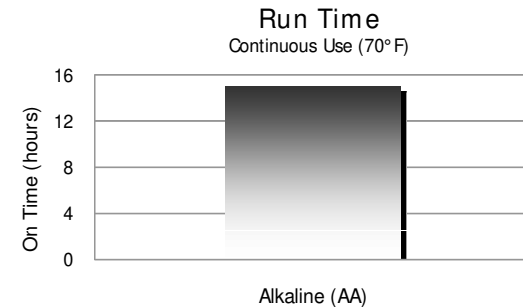

Performance:

Important Notice

This datasheet contains information specific to products manufactured at the time of its publication

Contents herein do not constitute a warranty
© Energizer / All Rights Reserved