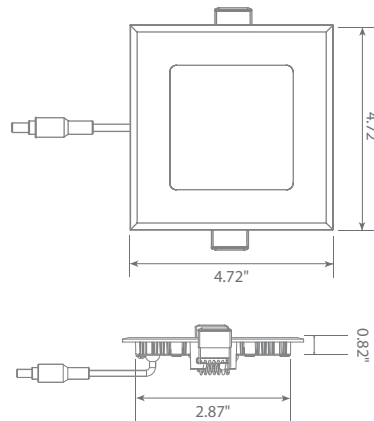

Product Dimensions