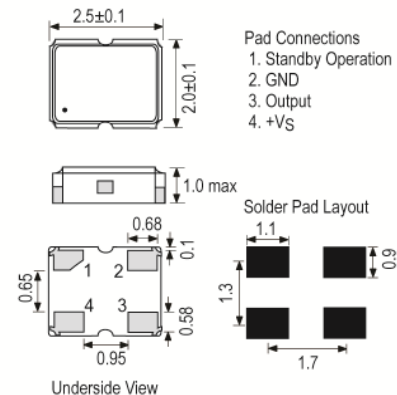

Outline (mm)

CONTACT INFORMATION:

Würth Elektronik eiSos GmbH & Co. KG
Max-Eyth-Str. 1, 74638 Waldenburg, Germany
Tel: +49(0) 7942 945-0

Email: eiSos@we-online.de
Web: www.we-online.com