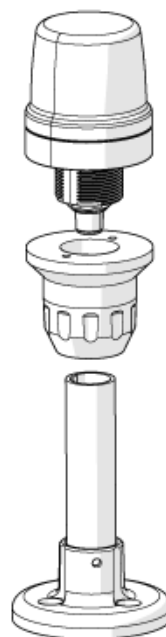

## Mounting tube

LED-Tower/Pole/100mm

L: 100 mm

### Mechanical data

Weight	[g]	32
Dimensions	[mm]	Ø 21.7 / L = 100
Materials		aluminium black
Length L	[mm]	100

### Accessories

Accessories (optional)	mounting base:, E89060
	wall bracket:, E89061
	Mounting adapter:, E89063

### Diagrams and graphs

base mounting