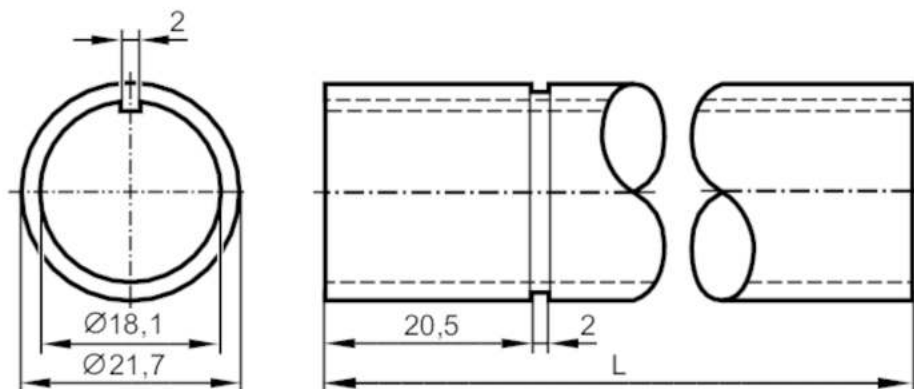

## Mounting tube

LED-Tower/Pole/100mm

L: 100 mm

### Mechanical data

Weight	[g]	32
Dimensions	[mm]	Ø 21.7 / L = 100
Materials		aluminium black
Length L	[mm]	100