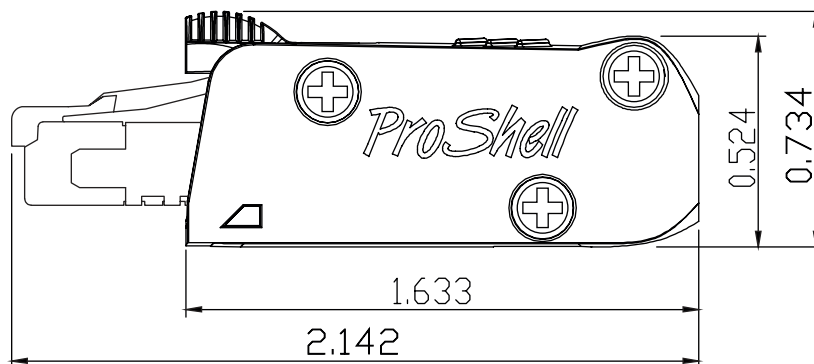

ProShell

Available Packaging	
Part Number	Description
PRJ0V2-BK/2	ProShell Dealer Pack, Black (Pk/2 Shell)
PRJ0V2-BK/2T	ProShell Dealer Pack, Black (Pk/2 Shell/Cap)
PRJ0V2-BK/10	ProShell Bulk Dealer Pack, Black (Pk/10 Shell)
PRJ0V2-BK/10T	ProShell Bulk Dealer Pack, Black (Pk/10 Shell/Cap)
PRJ0V2-BK/100	ProShell OEM Pack, Black (Pk/100 Shell)
PRJ0V2-BKCAP/25	ProShell OEM Pack, Black (Pk/25 Cap)
PRJ0EX-BK/2	ProShell Extra Dealer Pack, Black (Pk/2 Shell)
PRJ0EX-BK/2T	ProShell Extra Dealer Pack, Black (Pk/2 Shell/Cap)
PRJ0EX-BK/10	ProShell Extra Bulk Dealer Pack, Black (Pk/10 Shell)
PRJ0EX-BK/10T	ProShell Extra Bulk Dealer Pack, Black (Pk/10 Shell/Cap)
PRJ0EX-BK/100	ProShell Extra OEM Pack, Black (Pk/100 Shell)
PRJ0EX-BKCAP/25	ProShell Extra OEM Pack, Black (Pk/25 Cap)

Dimensions in inches