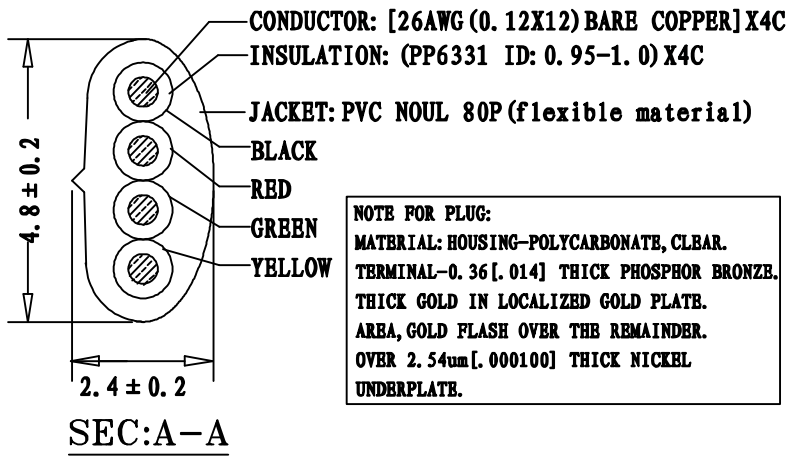

PACKAGE: INDIVIDUAL PE BAG.  
4P4C 50U"

500g Weight

TERMINATION:

P1	COLOR
1	BLACK
2	RED
3	GREEN
4	YELLOW

PART NO	DRAWING NO	BUYER COLOR	VENDOR COLOR	RETRACTED LENGTH ("L3")	CUSTOMER Accepted ("L2")	CUT LENGTH "L1"
523-26-4400-BL-0005F	A	Black	BLACK LIGHT	330 ± 30	5.0FT-5.75FT	2300-2400
523-26-4400-BL-0007F	B	Black	BLACK LIGHT	470 ± 30	7.0FT-8.05FT	3000-3200
523-26-4400-BL-0010F	C	Black	BLACK LIGHT	630 ± 50	10.0FT-11.5FT	4300-4500
523-26-4400-BL-0012F	D	Black	BLACK LIGHT	800 ± 50	12.0FT-13.8FT	5200-5400
523-26-4400-BL-0014F	E	Black	BLACK LIGHT	850 ± 50	14.0FT-16.1FT	5800-6000
523-26-4400-BL-0025F	F	Black	BLACK LIGHT	1900 ± 50	25.0FT-28.75FT	10800-11000

REVISE	VERSION	BASIS	CONTENTS
12-02-20	A/0	T0210A	NEW DRAWING

CnC Tech, LLC	
Industrial Cable and Connector Technology	
IDRAWING NO: 671-335	CUSTOMER: L-671
ITEM NO: 4C COILD CORD P+0 PLUG	UNIT: mm
DATE: 2012-02-20	ISSUE: (A/0)
DRAWN: _____	QA: _____
SALES DEPT: _____	SALES MANAGER: _____