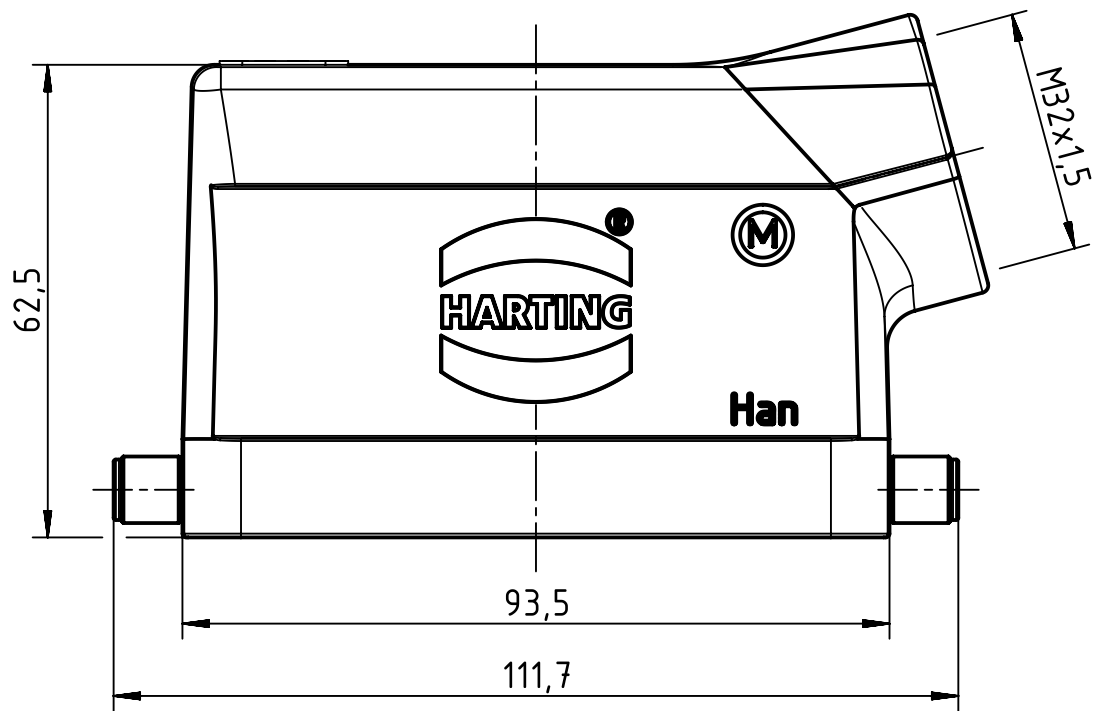

1 2 3 4 5 6

A

B

C

D

	All Dimensions in mm Original Size DIN A4		Scale 1:1	Free size tol.		Ref.	
						Sub.	
	All rights reserved		Created by LONGL	Inspected by WENE	Standardisation TIEMANNA	Date 2016-03-24	State Final Release
	Department EL PD - CN		Title Han B Side Entry LC M32 Ex i for single Lever			Doc-Key / ECM-Nr. 100599826/UGD/001/A 500000102240	
HARTING Electric GmbH & Co. KG D-32339 Espelkamp			Type TB	Number 19 36 016 1542		Rev. A	Page 1/1