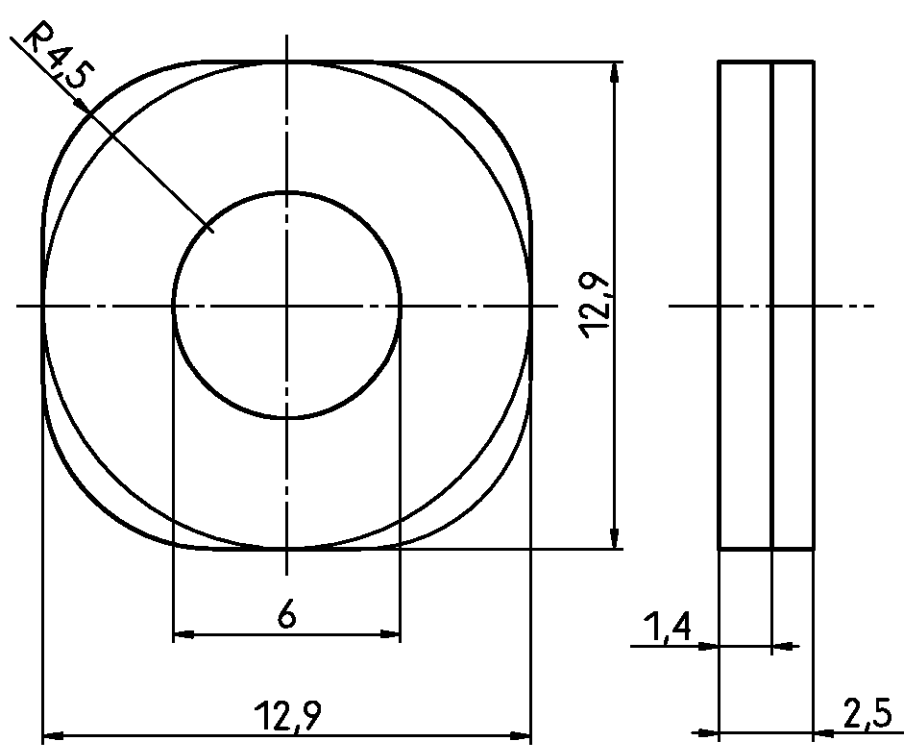

1 2 3 4

A  
B  
C  
D  
E  
F

	Old Part Number	Tyco Part Number	colour
	V42254-A6206-L1	4-1393561-9	grey
SUPERSEDED BY 4-1393561-9	V42254-A6206-L100	<del>5-1393561-0</del>	black

TE Connectivity

LOC  
GW

DIMENSIONS  
IN MM

SCALE 5:1

WEIGHT

MATERIAL

				DATE	01.08.88
				NAME	Vandewyngaerde
				DEP.	PD Com P&SE
				EC	
B	ECO-18-013397	24AUG18	DG	TOLERANCE UNLESS SPECIFIED OTHERWISE	
A	WO00/7013	03.07.00	KV		
01		01.08.88	VDW		
REV.	CHANGE ORDER	DATE	APP.	customer drawing number: C 4-1393561-9	