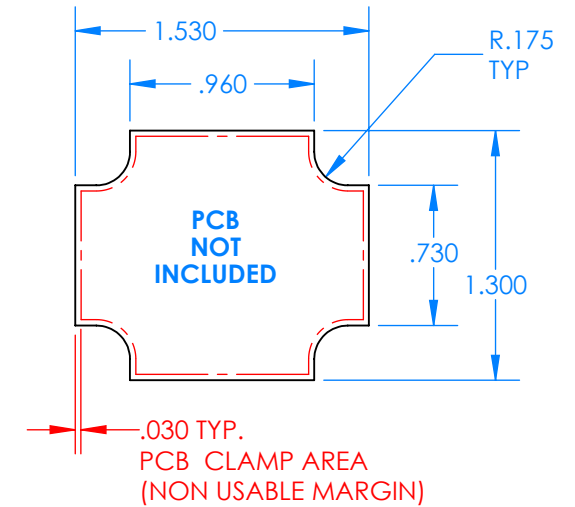

SERPAC BW24A-YY-AS-ZZ

Electronic Enclosures

Enclosure color (YY)

Top-Bottom combinations available

BK=black
 CL=clear
 TRGY=translucent gray
 TRRD=translucent red

Strap color (ZZ)

BK=black
 BL=blue
 GM=gunmetal
 NG=neon green
 NO=neon orange
 OR=orange
 YL=yellow
 WH=white

PN	Description
5512A	(1) BW2B Top style A
5513A	(1) BW2B Bottom style A
5517A	(1) BW2AS Small Strap style A
6002	(4) #2 X 3/8" PH HD screw. TORQUE 35-60 in-oz

Watertight enclosure meets or exceeds:
IP67
NEMA 4X, 12, 13