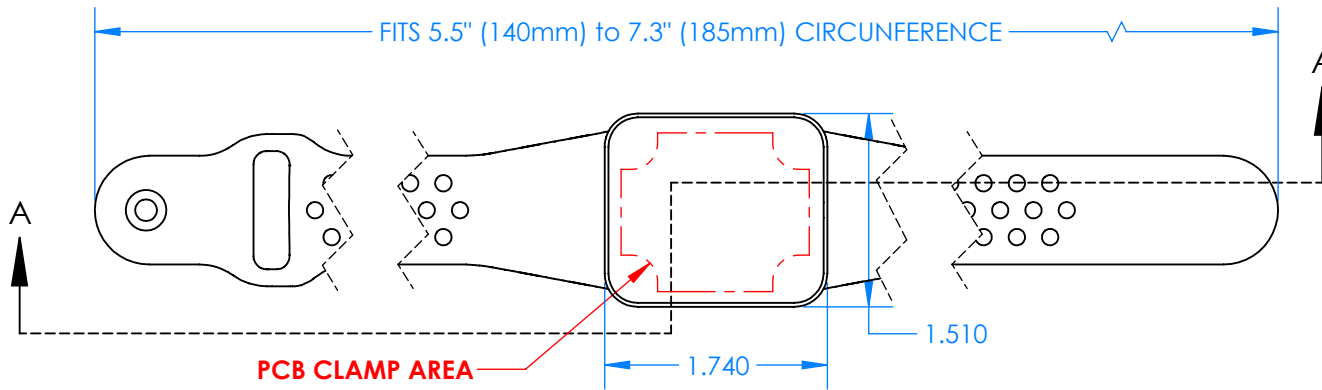

SERPAC BW24A-YY-AS-ZZ

Electronic Enclosures

Enclosure color (YY)

Top-Bottom combinations available

BK=black
 CL=clear
 TRGY=translucent gray
 TRRD=translucent red

Strap color (ZZ)

BK=black
 BL=blue
 GM=gunmetal
 NG=neon green
 NO=neon orange
 OR=orange
 YL=yellow
 WH=white

PN	Description
5512A	(1) BW2B Top style A
5513A	(1) BW2B Bottom style A
5517A	(1) BW2AS Small Strap style A
6002	(4) #2 X 3/8" PH HD screw. TORQUE 35-60 in-oz

Watertight enclosure meets or exceeds:
IP67
NEMA 4X, 12, 13