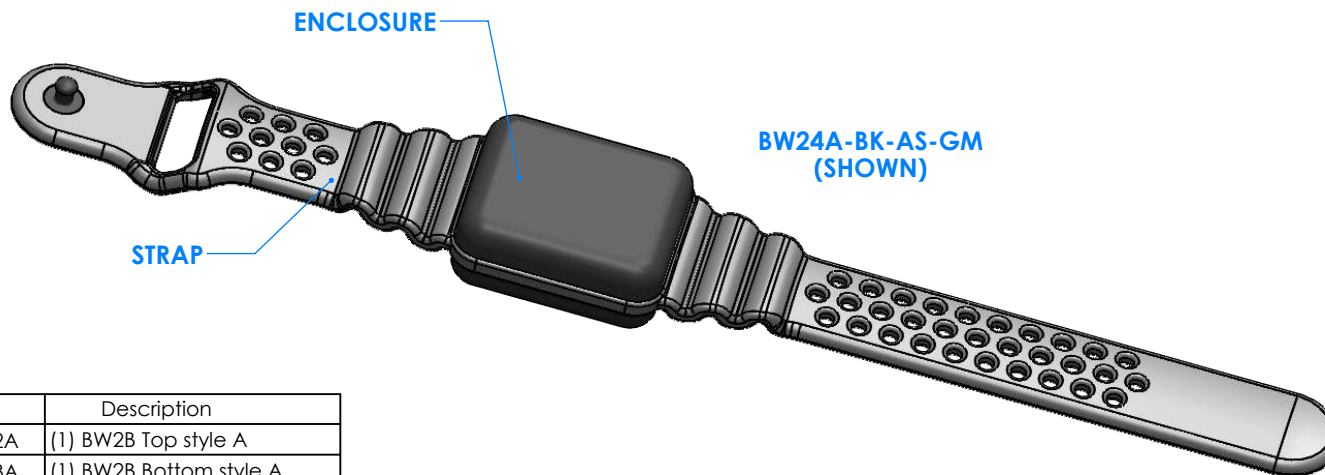

SERPAC BW24A-YY-AS-ZZ

Electronic Enclosures

Enclosure color (YY)

Top-Bottom combinations available

BK=black
 CL=clear
 TRGY=translucent gray
 TRRD=translucent red

Strap color (ZZ)

BK=black
 BL=blue
 GM=gunmetal
 NG=neon green
 NO=neon orange
 OR=orange
 YL=yellow
 WH=white

PN	Description
5512A	(1) BW2B Top style A
5513A	(1) BW2B Bottom style A
5517A	(1) BW2AS Small Strap style A
6002	(4) #2 X 3/8" PH HD screw. TORQUE 35-60 in-oz

Watertight enclosure meets or exceeds:
IP67
NEMA 4X, 12, 13