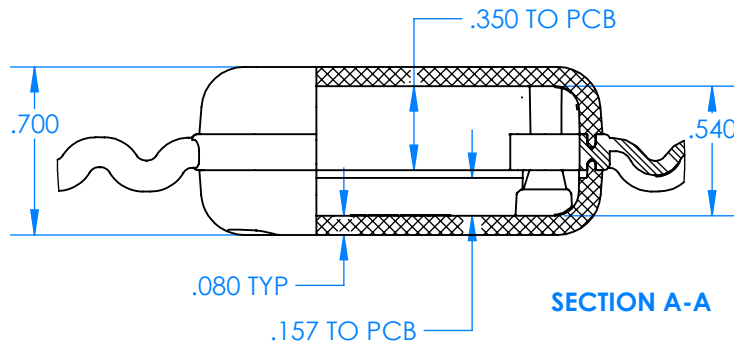

SERPAC BW24A-YY-AS-ZZ

Electronic Enclosures

Enclosure color (YY)

Top-Bottom combinations available

BK=black
 CL=clear
 TRGY=translucent gray
 TRRD=translucent red

Strap color (ZZ)

BK=black
 BL=blue
 GM=gunmetal
 NG=neon green
 NO=neon orange
 OR=orange
 YL=yellow
 WH=white

PN	Description
5512A	(1) BW2B Top style A
5513A	(1) BW2B Bottom style A
5517A	(1) BW2AS Small Strap style A
6002	(4) #2 X 3/8" PH HD screw. TORQUE 35-60 in-oz

Watertight enclosure meets or exceeds:
IP67
NEMA 4X, 12, 13