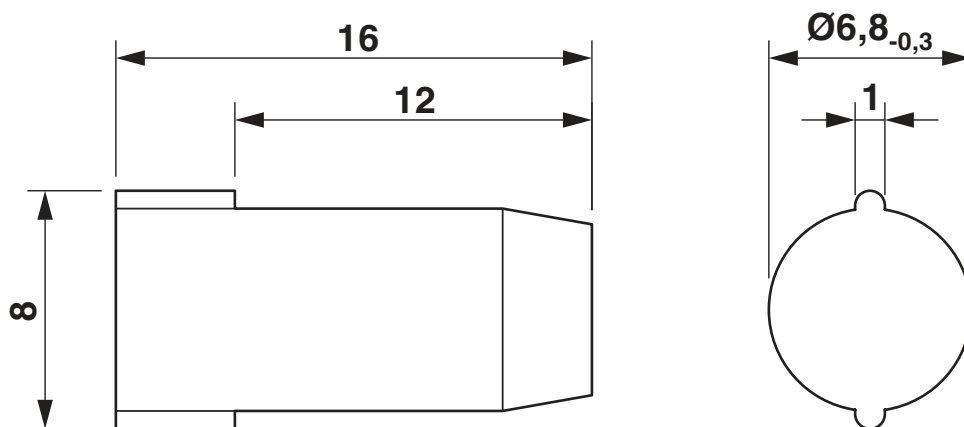

SEALING PLUG 7X16 RD - Closing cap

1400255

<https://www.phoenixcontact.com/pc/products/1400255>

Drawings

Dimensional drawing

Dimensional drawing