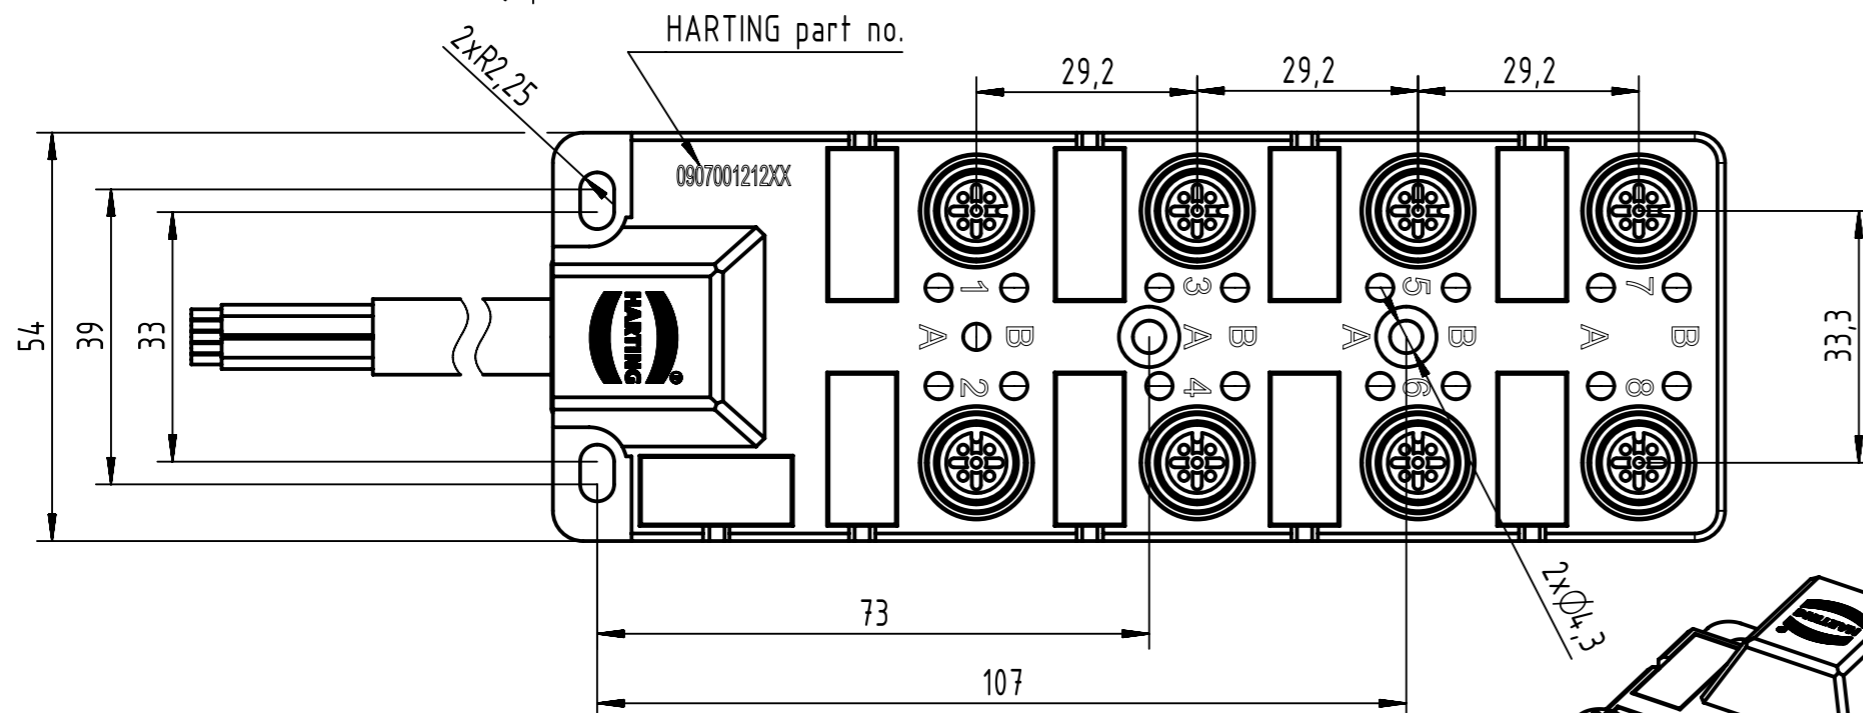

Loading plan

- Protection level: IP67
- Temperature range: -25°C ... +80°C

6	090700121250	PVC, 3x0.75mm ² + 8x0.34mm ² , black	10
5	090700121251		5
4	090700121253		2
3	090700121200	PUR, 3x0.75mm ² + 8x0.34mm ² , black	10
2	090700121201		5
1	090700121203		2
Cont. no	HARTING part no.	Type of cable	Dim. a[m]

	All rights reserved	Created by COSTEA Costea	Inspected by 402676 Gross	Standardisation MUNTEANV Muntean	Date 2020-04-14	State Final Release
	Department HCS - RO	Title har-SAB M12/8/4p		Doc-Key / ECM-Nr. 100831535/UGD/000/C 500000171204		Rev. C
HARTING Customised Solutions D-32339 Espelkamp		Type TB	Number 0907001212XX		Page 1/1	