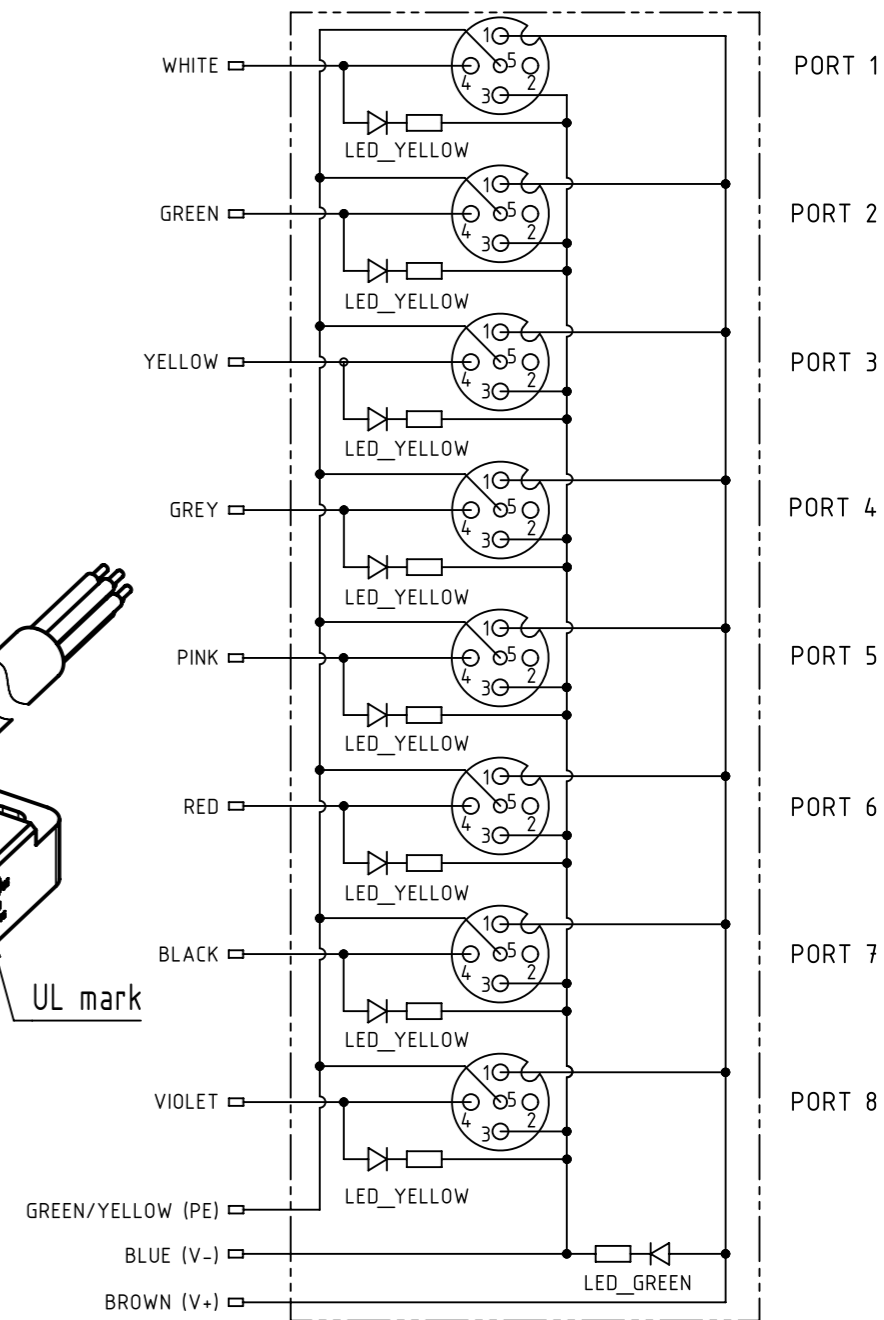

Loading plan

- Protection level: IP67
- Temperature range: -25°C ... +80°C

6	090700121250	PVC, 3x0.75mm ² + 8x0.34mm ² , black	10
5	090700121251		5
4	090700121253		2
3	090700121200	PUR, 3x0.75mm ² + 8x0.34mm ² , black	10
2	090700121201		5
1	090700121203		2
Cont. no	HARTING part no.	Type of cable	Dim. a[m]

	All rights reserved	Created by COSTEA Costea	Inspected by 402676 Gross	Standardisation MUNTEANV Muntean	Date 2020-04-14	State Final Release
	Department HCS - RO	Title har-SAB M12/8/4p		Doc-Key / ECM-Nr. 100831535/UGD/000/C 500000171204		Rev. C
HARTING Customised Solutions D-32339 Espelkamp		Type TB	Number 0907001212XX		Page 1/1	