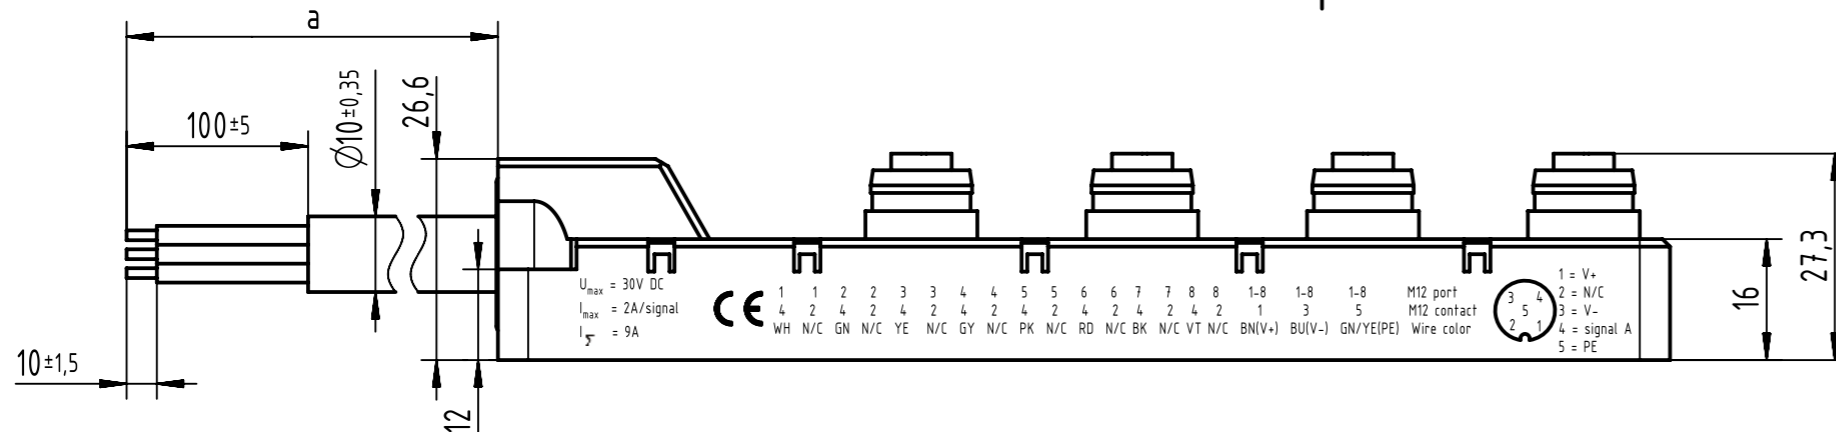

Loading plan

- Protection level: IP67
- Temperature range: -25°C ... +80°C

6	090700121250	PVC, 3x0.75mm ² + 8x0.34mm ² , black	10
5	090700121251		5
4	090700121253		2
3	090700121200	PUR, 3x0.75mm ² + 8x0.34mm ² , black	10
2	090700121201		5
1	090700121203		2
Cont. no	HARTING part no.	Type of cable	Dim. a[m]

	All rights reserved	Created by COSTEA Costea	Inspected by 402676 Gross	Standardisation MUNTEANV Muntean	Date 2020-04-14	State Final Release
	Department HCS - RO	Title har-SAB M12/8/4p		Doc-Key / ECM-Nr. 100831535/UGD/000/C 500000171204		Rev. C
HARTING Customised Solutions D-32339 Espelkamp		Type TB	Number 0907001212XX		Page 1/1	