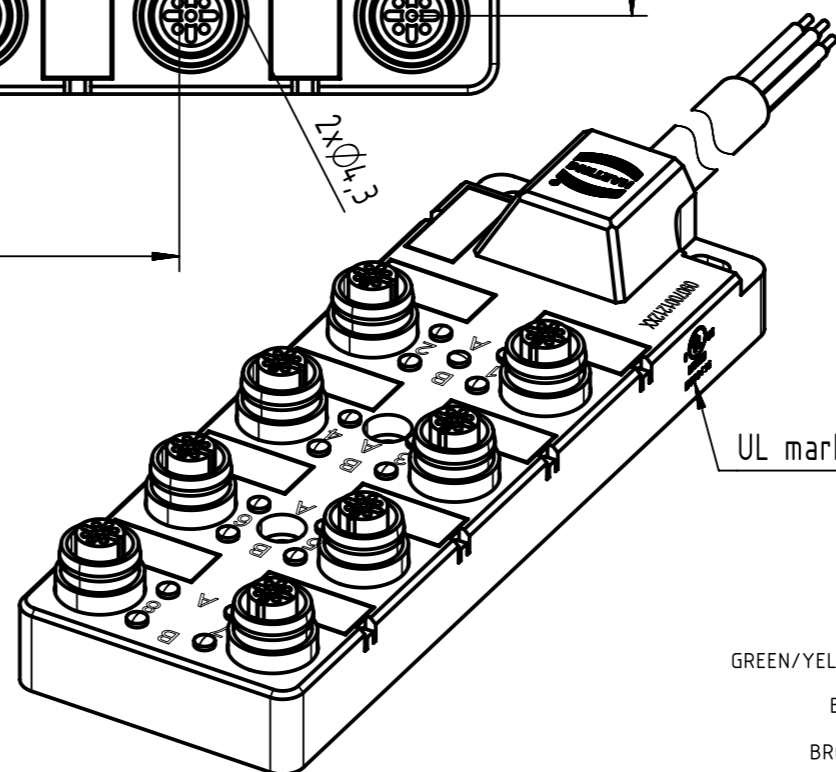

Loading plan

- Protection level: IP67
- Temperature range: -25°C ... +80°C

6	090700121250	PVC, 3x0.75mm ² + 8x0.34mm ² , black	10
5	090700121251		5
4	090700121253		2
3	090700121200	PUR, 3x0.75mm ² + 8x0.34mm ² , black	10
2	090700121201		5
1	090700121203		2
Cont. no	HARTING part no.	Type of cable	Dim. a[m]

	All rights reserved	Created by COSTEA Costea	Inspected by 402676 Gross	Standardisation MUNTEANV Muntean	Date 2020-04-14	State Final Release
	Department HCS - RO	Title har-SAB M12/8/4p		Doc-Key / ECM-Nr. 100831535/UGD/000/C 500000171204		Rev. C
HARTING Customised Solutions D-32339 Espelkamp		Type TB	Number 0907001212XX		Page 1/1	