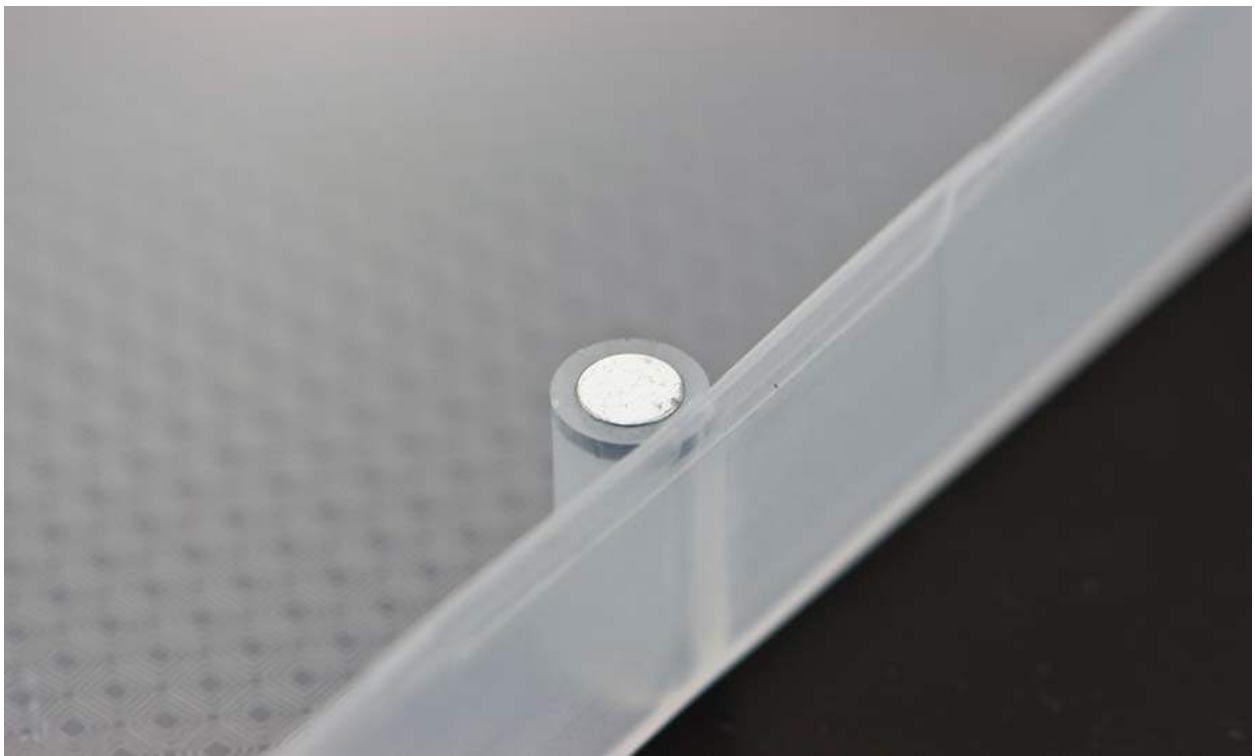

Magnet Compartment Parts Box

SKU:FIT0402 Brand:DFRobot

INTRODUCTION

This is a nice parts box for tiny electronic components such as capacitors, resistors and connectors. You can keep all of them well arranged in this non-toxic lightweight parts box. The surface is also non-skid treated to make it handy to grip. A tiny magnet latch for smooth opening and closing the box. This is a great tool to keep your work desk or workshop organized.

SPECIFICATION

- Material: Durable Plastic
- Overall Length: 98mm(3.86")
- Overall Width: 69mm(2.72")
- Overall Depth: 22mm(0.87")
- Color: Translucent
- Latch: Magnet

SHIPPING LIST

- Magnet Compartment Parts Box x1