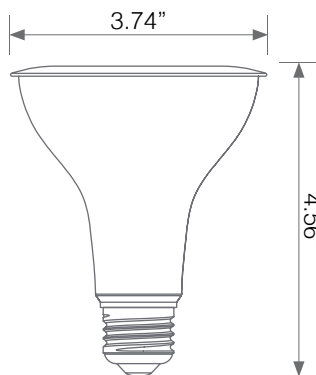

# LED PAR30 LAMP

Model No. EP30-10W5020cec-2

LED **EP30-10W5020cec-2** delivers superior brightness, valuable energy savings, long lasting performance and true color perception. These long neck PAR30 LED spot bulbs are ideal for task lighting due to its uniform warm white light (2700K) and replace conventional 75 Watt incandescent light bulbs. Enjoy features such as: Instant on, dimming options, energy efficient, 90+CRI, and damp rated.

## Electrical Specifications

Model No.	Input Power	Input Voltage	Lumen Output	Beam Angle	Center Beam	CCT
EP30-10W5020cec-2	10 W	120V	900 lm	40°	N/A	2700 K

CRI	Luminous Efficacy	Power Factor	Input Current	Base	Lamp Lifespan	Estimated Yearly Cost
90+	90 lm/W	0.9	0.09 A	E26	25,000 Hrs.	\$ 1.20

## Mechanical Specifications

Rating	Operational Temperature	Inner Box QTY.	Master Box QTY.	Dimensions(in.)	UPC Code
Wet Rated	N/A	2 pcs	20 pcs	3.74"(Ø) x 4.56"(H)	811174034490

## Product Dimensions