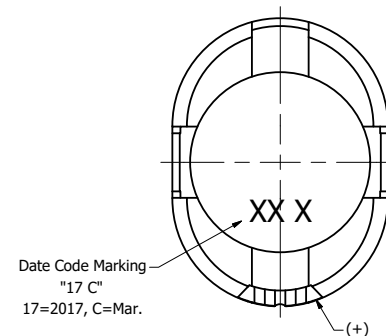

|  |                  |           |
|--|------------------|-----------|
| Part Number:<br><b>SW390608-1</b>  | DRAWN<br>CJ      | 3/23/2017 |
|  | CHECKED<br>P.D.  | 10/5/2017 |
|  | APPROVED<br>C.E. | 10/5/2017 |
| Description:<br><b>Waterproof Dynamic Speaker</b>  |                  |           |
| This document contains data proprietary to DB Unlimited. Any use or reproduction, in any form, without prior written permission of DB Unlimited is prohibited. All terms and conditions can be found at <a href="http://www.dbunlimitedco.com">www.dbunlimitedco.com</a> |                  |           |

Top View

Side View

Bottom View

| Items                 | Specifications | Conditions        |
|-----------------------|----------------|-------------------|
| Sound Pressure Level  | 95             | dB (@ 10cm), Avg. |
| Resonant Frequency    | 600            | Hz                |
| Frequency Range       | 600 ~ 20,000   | Hz                |
| Nominal Power         | 1.5            | W                 |
| Max. Power            | 2              | W                 |
| Impedance             | 8              | Ω                 |
| Cone Material         | Mylar          |                   |
| Mount Type            | Flush Mount    |                   |
| IP Rating             | IP67           |                   |
| Storage Temperature   | -20 ~ +55      | °C                |
| Operating Temperature | -20 ~ +55      | °C                |
| Weight                | 8.88           | g                 |

NOTES

- 1) All dimensions are in mm unless otherwise noted
- 2) All tolerances are ± 0.2 mm unless otherwise noted
- 3) All parts meet RoHS
- 4) Subject to change or redrawn without notice