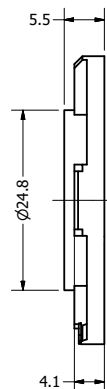

|  |                  |           |
|--|------------------|-----------|
| Part Number:<br><b>SW390608-1</b>  | DRAWN<br>CJ      | 3/23/2017 |
|  | CHECKED<br>P.D.  | 10/5/2017 |
|  | APPROVED<br>C.E. | 10/5/2017 |
| Description:<br><b>Waterproof Dynamic Speaker</b>  |                  |           |
| This document contains data proprietary to DB Unlimited. Any use or reproduction, in any form, without prior written permission of DB Unlimited is prohibited. All terms and conditions can be found at <a href="http://www.dbunlimitedco.com">www.dbunlimitedco.com</a> |                  |           |

Top View

Side View

Bottom View

| Items                 | Specifications | Conditions        |
|-----------------------|----------------|-------------------|
| Sound Pressure Level  | 95             | dB (@ 10cm), Avg. |
| Resonant Frequency    | 600            | Hz                |
| Frequency Range       | 600 ~ 20,000   | Hz                |
| Nominal Power         | 1.5            | W                 |
| Max. Power            | 2              | W                 |
| Impedance             | 8              | Ω                 |
| Cone Material         | Mylar          |                   |
| Mount Type            | Flush Mount    |                   |
| IP Rating             | IP67           |                   |
| Storage Temperature   | -20 ~ +55      | °C                |
| Operating Temperature | -20 ~ +55      | °C                |
| Weight                | 8.88           | g                 |

NOTES

- 1) All dimensions are in mm unless otherwise noted
- 2) All tolerances are ± 0.2 mm unless otherwise noted
- 3) All parts meet RoHS
- 4) Subject to change or redrawn without notice