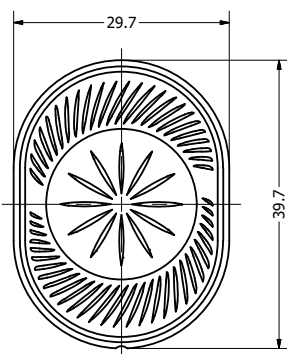

|  |                  |           |
|--|------------------|-----------|
| Part Number:<br><b>SW390608-1</b>  | DRAWN<br>CJ      | 3/23/2017 |
|  | CHECKED<br>P.D.  | 10/5/2017 |
|  | APPROVED<br>C.E. | 10/5/2017 |
| Description:<br><b>Waterproof Dynamic Speaker</b>  |                  |           |
| This document contains data proprietary to DB Unlimited. Any use or reproduction, in any form, without prior written permission of DB Unlimited is prohibited. All terms and conditions can be found at <a href="http://www.dbunlimitedco.com">www.dbunlimitedco.com</a> |                  |           |

Top View

Side View

Bottom View

| Items                 | Specifications | Conditions        |
|-----------------------|----------------|-------------------|
| Sound Pressure Level  | 95             | dB (@ 10cm), Avg. |
| Resonant Frequency    | 600            | Hz                |
| Frequency Range       | 600 ~ 20,000   | Hz                |
| Nominal Power         | 1.5            | W                 |
| Max. Power            | 2              | W                 |
| Impedance             | 8              | Ω                 |
| Cone Material         | Mylar          |                   |
| Mount Type            | Flush Mount    |                   |
| IP Rating             | IP67           |                   |
| Storage Temperature   | -20 ~ +55      | °C                |
| Operating Temperature | -20 ~ +55      | °C                |
| Weight                | 8.88           | g                 |

NOTES

- 1) All dimensions are in mm unless otherwise noted
- 2) All tolerances are ± 0.2 mm unless otherwise noted
- 3) All parts meet RoHS
- 4) Subject to change or redrawn without notice