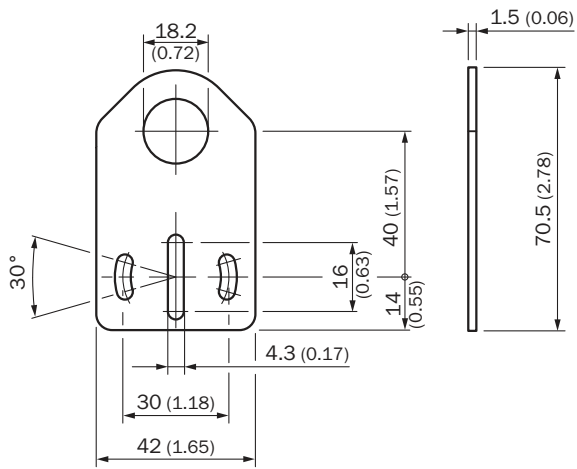

BEF-WG-M18N

SICK
Sensor Intelligence.

Ordering information

Type	Part no.
BEF-WG-M18N	5320948

Other models and accessories → www.sick.com/

Detailed technical data

Technical specifications

Accessory group	Mounting brackets and plates
Accessory family	Mounting brackets
Material	Stainless steel
Items supplied	Without mounting hardware
Description	Mounting plate for M18 sensors
Specialty	Straight

Dimensional drawing (Dimensions in mm (inch))

SICK AT A GLANCE

SICK is one of the leading manufacturers of intelligent sensors and sensor solutions for industrial applications. A unique range of products and services creates the perfect basis for controlling processes securely and efficiently, protecting individuals from accidents and preventing damage to the environment.