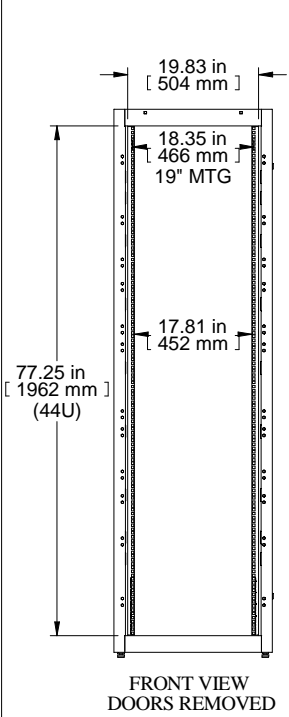

ISOMETRIC

FRONT VIEW DOORS REMOVED

DOORS ARE 63% AFR

FRONT VIEW

RIGHT SIDE VIEW

REAR VIEW

LOCKABLE SIDE/BARRIER PANEL

LEFT SIDE VIEW

BOTTOM VIEW

Item Number	Title	Quantity
1	COLO FRAME	1
2	COLO - 1 BAY FLUSH VENTED DOOR	2
3	COLO - MTG CHANNEL 1/2/3 BAY (42")	2
4	COLO - 1B PNL RAIL SQ. HOLE	2
5	COLO - 1B PNL RAIL SQ. HOLE	2
6	VCTPDU - 44U CABLE MNGMT (COM56942-44)	2
7	CL - SIDE PANEL (44U X 42/48)	1

CLC1B42 PAINTED BLACK TEXTURED

1 Bay Cabinet Assembly

See Hammond Website for Additional Accessories

Français

Pour tous les détails sur nos produits, svp veuillez consulter notre site www.hammondmg.com

Data subject to change without notice. Isometric drawing not to scale. Les données sont sujettes à changement sans préavis.