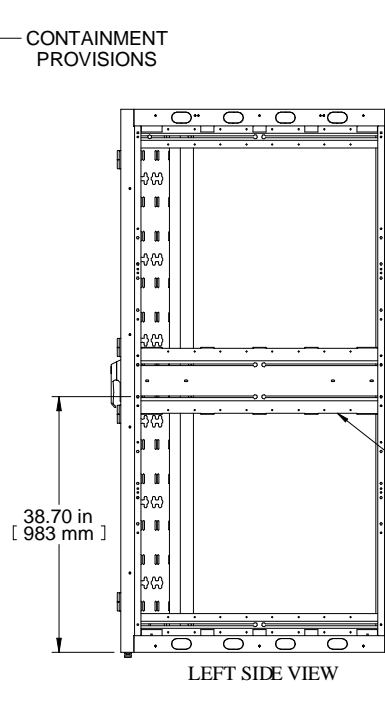

ISOMETRIC

FRONT VIEW DOORS REMOVED

DOORS ARE 63% AFR

FRONT VIEW

RIGHT SIDE VIEW

REAR VIEW

LOCKABLE SIDE/BARRIER PANEL

LEFT SIDE VIEW

BOTTOM VIEW

Item Number	Title	Quantity
1	COLO FRAME	1
2	COLO - 1 BAY FLUSH VENTED DOOR	2
3	COLO - MTG CHANNEL 1/2/3 BAY (42")	2
4	COLO - 1B PNL RAIL SQ. HOLE	2
5	COLO - 1B PNL RAIL SQ. HOLE	2
6	VCTPDU - 44U CABLE MNGMT (COM56942-44)	2
7	CL - SIDE PANEL (44U X 42/48)	1

CLC1B42 PAINTED BLACK TEXTURED

1 Bay Cabinet Assembly

See Hammond Website for Additional Accessories

Français

Pour tous les détails sur nos produits, svp veuillez consulter notre site www.hammondmg.com

Data subject to change without notice. Isometric drawing not to scale. Les données sont sujettes à changement sans préavis.