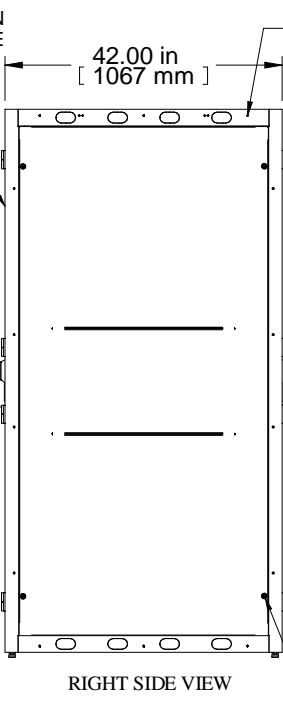

ISOMETRIC

FRONT VIEW DOORS REMOVED

DOORS ARE 63% AFR

FRONT VIEW

RIGHT SIDE VIEW

REAR VIEW

LOCKABLE SIDE/BARRIER PANEL

LEFT SIDE VIEW

BOTTOM VIEW

Item Number	Title	Quantity
1	COLO FRAME	1
2	COLO - 1 BAY FLUSH VENTED DOOR	2
3	COLO - MTG CHANNEL 1/2/3 BAY (42")	2
4	COLO - 1B PNL RAIL SQ. HOLE	2
5	COLO - 1B PNL RAIL SQ. HOLE	2
6	VCTPDU - 44U CABLE MNGMT (COM56942-44)	2
7	CL - SIDE PANEL (44U X 42/48)	1