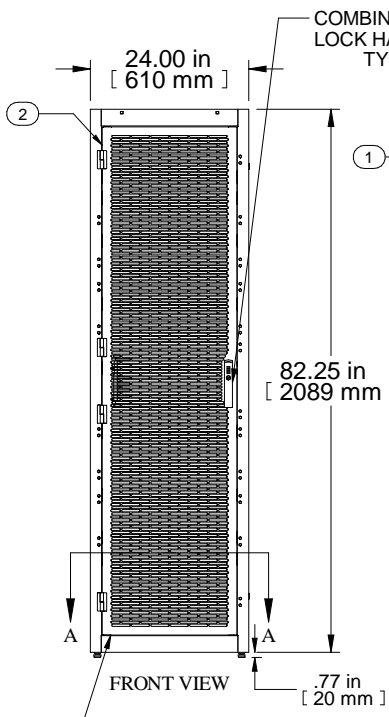

ISOMETRIC

FRONT VIEW DOORS REMOVED

DOORS ARE 63% AFR

FRONT VIEW

RIGHT SIDE VIEW

REAR VIEW

LOCKABLE SIDE/BARRIER PANEL

LEFT SIDE VIEW

BOTTOM VIEW

Item Number	Title	Quantity
1	COLO FRAME	1
2	COLO - 1 BAY FLUSH VENTED DOOR	2
3	COLO - MTG CHANNEL 1/2/3 BAY (42")	2
4	COLO - 1B PNL RAIL SQ. HOLE	2
5	COLO - 1B PNL RAIL SQ. HOLE	2
6	VCTPDU - 44U CABLE MNGMT (COM56942-44)	2
7	CL - SIDE PANEL (44U X 42/48)	1