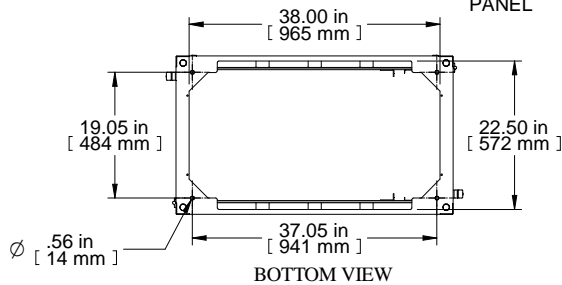

ISOMETRIC

FRONT VIEW DOORS REMOVED

DOORS ARE 63% AFR

FRONT VIEW

RIGHT SIDE VIEW

REAR VIEW

LOCKABLE SIDE/BARRIER PANEL

LEFT SIDE VIEW

BOTTOM VIEW

Item Number	Title	Quantity
1	COLO FRAME	1
2	COLO - 1 BAY FLUSH VENTED DOOR	2
3	COLO - MTG CHANNEL 1/2/3 BAY (42")	2
4	COLO - 1B PNL RAIL SQ. HOLE	2
5	COLO - 1B PNL RAIL SQ. HOLE	2
6	VCTPDU - 44U CABLE MNGMT (COM56942-44)	2
7	CL - SIDE PANEL (44U X 42/48)	1