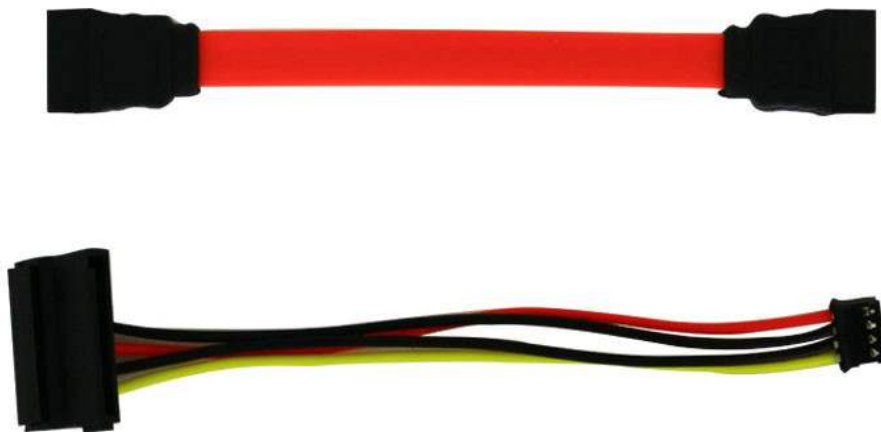

SATA data and power cables for UDOO X86

SATA Kit w/ SATA power cable + SATA data cable, l=10cm for UDOO X86