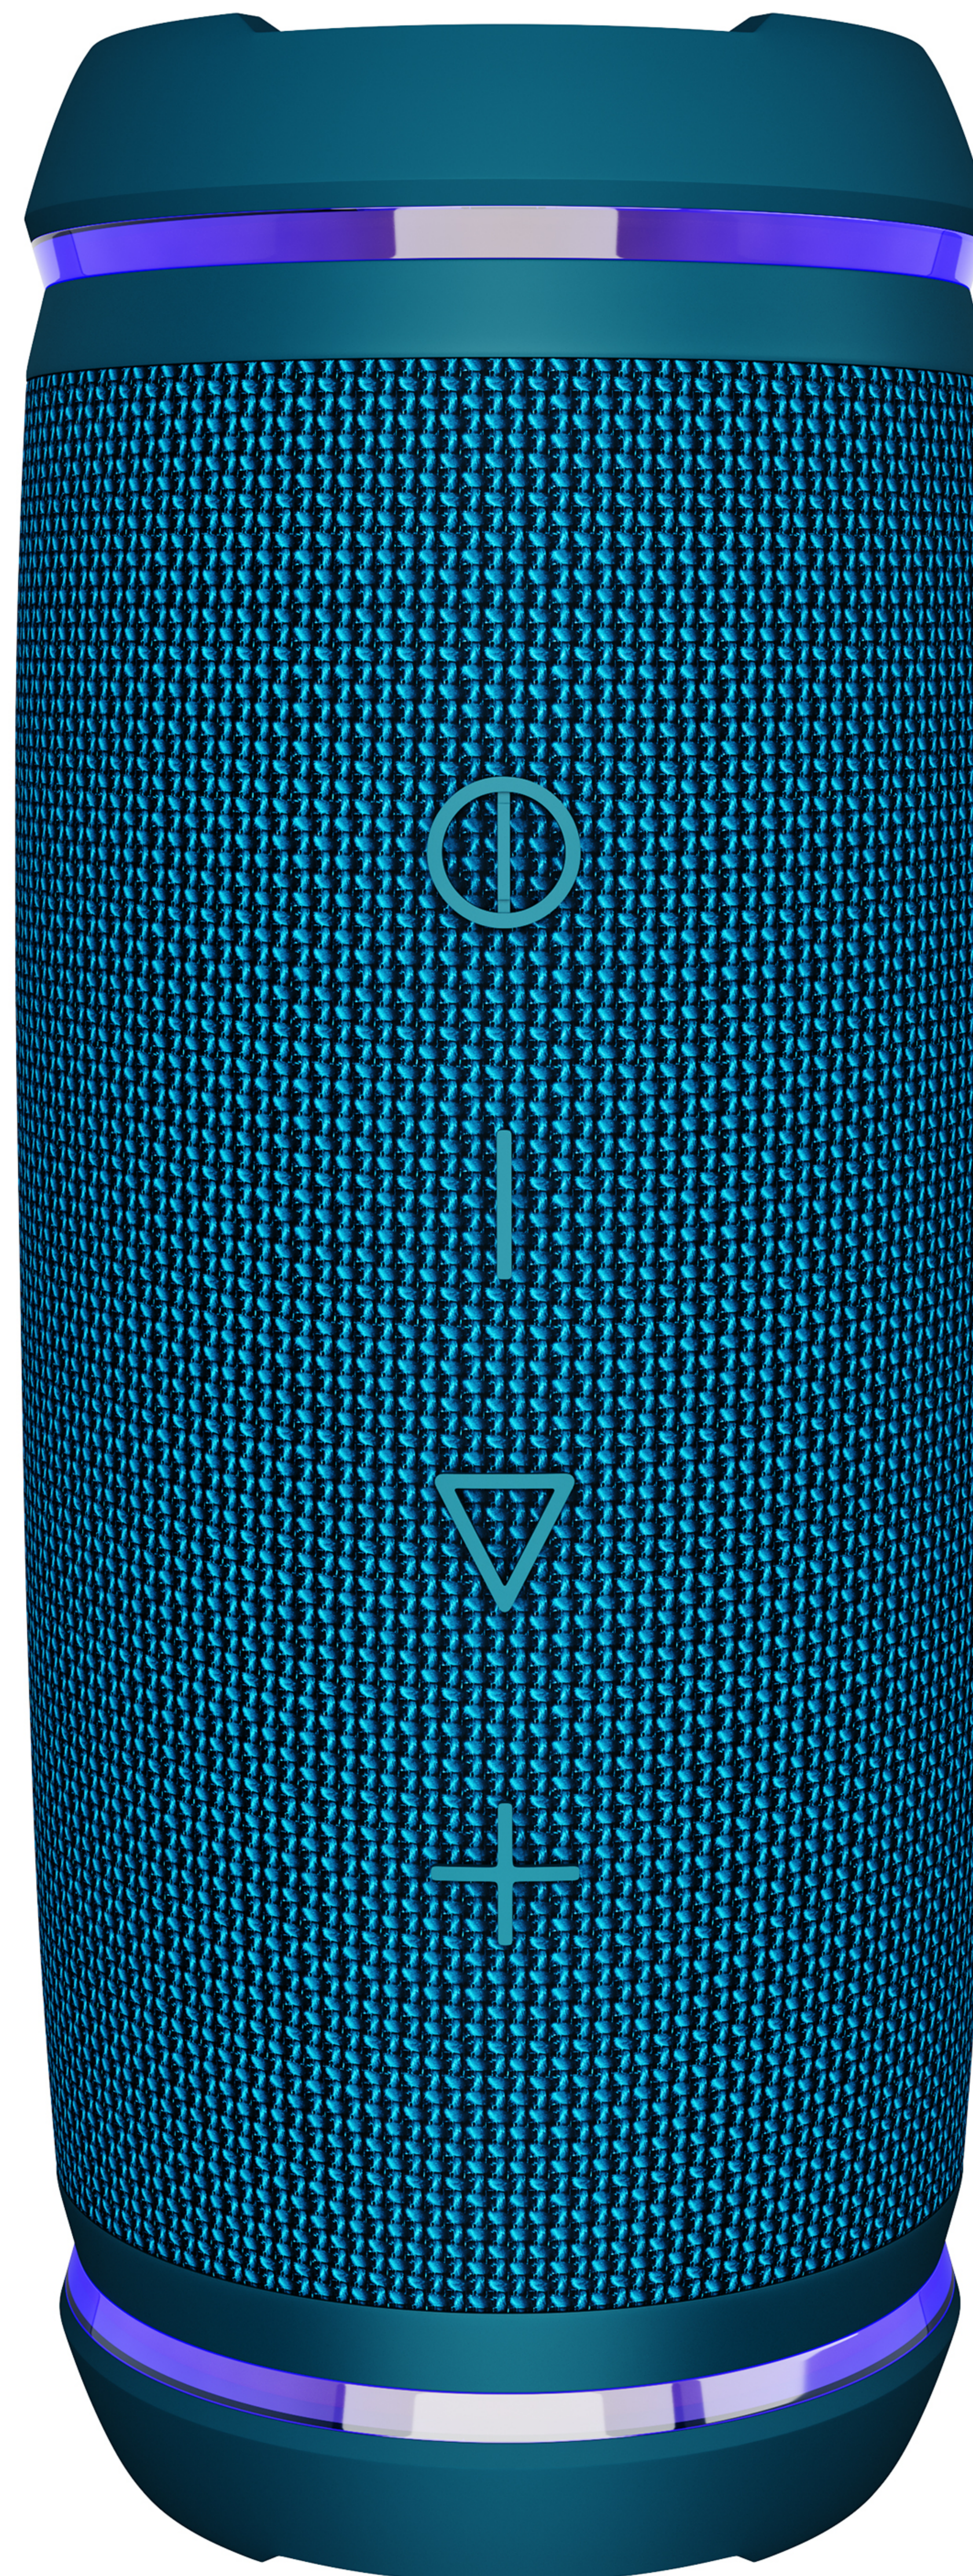

HD77

360 HD SOUND

ABILITY TO PAIR
2 SPEAKERS

25W SPEAKER

UP TO 20 HOURS
PLAYTIME

DUALBASS
TECHNOLOGY

IPX6 WATER
RESISTANCE

SHOCKPROOF
BODY

CARABINER
AND STRAP

 **Bluetooth™ 5.0**

PLEASE NOTE: That new Bluetooth 5.0 speakers cannot pair with old ones Bluetooth 4.2 in the TWS mode.