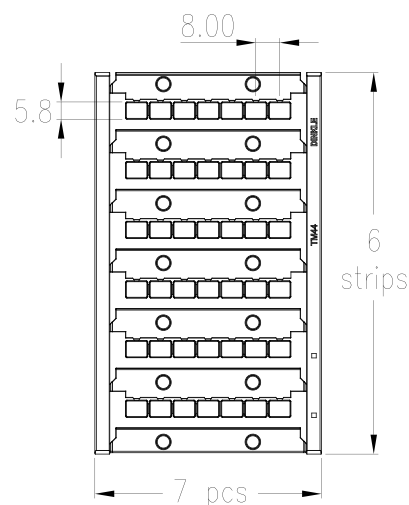

# TM44W

DIN Rail Terminal Blocks > Accessories > Marking Label

## Specification

Product description	Marking Lable
Color	White
Material	PC
Inflammability class	UL94-V2
Length	5.8 mm
Width	8.0 mm
Total number of tabs	7 x 6 = 42
Compatible products	BEST APPLICATION : DP6, DP6-TN, DP6-TR, DP6-PE, DP6-TN-PE, DP6-TR-PE, DPTD6, DPTL6, DPTD6-D05, DPTD6-D06, DK6S  AVAILABLE APPLICATION : DK4N-TF(5X20), DK4N-TFL(5X20), DKK4-TF(5X20)
Package	10 pcs / box