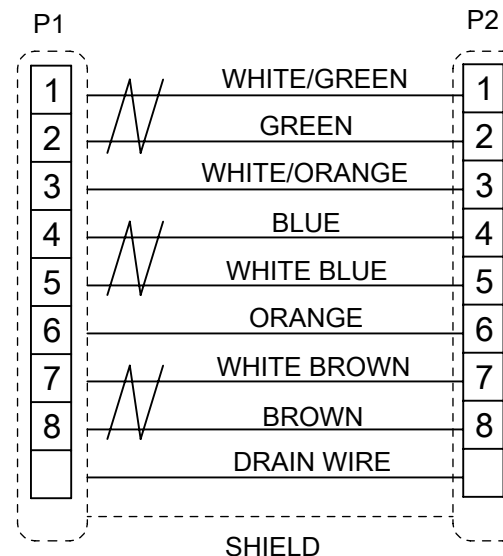

PART NO.	ENG. NO.	FINISHED LENGTH
1300500335	ENS2115M006	0.6M [2 FT]
1300500336	ENS2115M010	1M [3 FT 3 IN]
1300500341	ENS2115M050	5M [16 FT 5 IN]
1300500346	ENS2115M100	10M [32 FT 10 IN]

CABLE LENGTH TOLERANCES	
>.3M [1FT]:	+19mm-0 [+ .75in-0]
.3 - .9M [1 - 3FT]:	+44.5mm-0 [+1.75in-0]
.9 - 1.8M [3 - 6FT]:	+55.6mm-0 [+2.19in-0]
1.8 - 3.7M [6 - 12FT]:	+88.9mm-0 [+3.50in-0]
3.7 - 7.3M [12 - 24FT]:	+165.1mm-0 [+6.50in-0]
7.3-14.6M [24 - 48FT]:	+317.5mm-0 [+12.50in-0]
14.6 - 30.5M [48-100FT]:	+622.3mm-0 [+24.50in-0]
OVER 30M [100FT]	+2% OF FINISHED LENGTH

PART NUMBER MATRIX

ENS2115M006

LENGTH
M001 = .1 METERS
M010 = 1.0 METERS
M100 = 10 METERS

- NOTES:
1. MATERIAL: AS NOTED
 2. FINISH: AS NOTED
 3. ELECTRICAL:
VOLTAGE: 125V DC
CURRENT: 1.5A
 4. TEMP RATING: -20°TO +75°C
 5. PROTECTION: IP67 (WHEN MATED)
 6. COUPLING THREAD: 1-14 UNS
 7. ALL DIMS ARE FOR REFERENCE UNLESS TOLERANCED OR NOTED OTHERWISE

568-A WIRE DIAGRAM

ITEM	DESCRIPTION	MATERIAL	FINISH
6	LABEL	VINYL	BLACK/YELLOW
5	O-RING	VITON	BROWN
4	COUPLING NUT	ABS	BLACK
3	OVERMOLD	PUR	BLACK
2	RJ45 PLUG	PC/Cu ALLOY	CLEAR/GOLD PLATED
1	CABLE, 24AWG, 4PR, CAT5E	PUR	BLACK