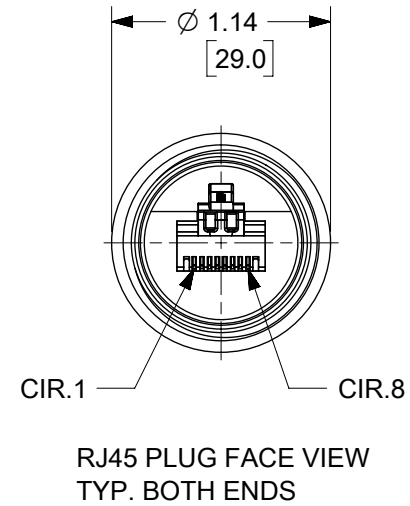

PART NO.	ENG. NO.	FINISHED LENGTH
1300500335	ENS2115M006	0.6M [2 FT]
1300500336	ENS2115M010	1M [3 FT 3 IN]
1300500341	ENS2115M050	5M [16 FT 5 IN]
1300500346	ENS2115M100	10M [32 FT 10 IN]

CABLE LENGTH TOLERANCES	
>.3M [1FT]:	+19mm-0 [+ .75in-0]
.3 - .9M [1 - 3FT]:	+44.5mm-0 [+1.75in-0]
.9 - 1.8M [3 - 6FT]:	+55.6mm-0 [+2.19in-0]
1.8 - 3.7M [6 - 12FT]:	+88.9mm-0 [+3.50in-0]
3.7 - 7.3M [12 - 24FT]:	+165.1mm-0 [+6.50in-0]
7.3-14.6M [24 - 48FT]:	+317.5mm-0 [+12.50in-0]
14.6 - 30.5M [48-100FT]:	+622.3mm-0 [+24.50in-0]
OVER 30M [100FT]	+2% OF FINISHED LENGTH

PART NUMBER MATRIX

ENS2115M006

LENGTH
M001 = .1 METERS
M010 = 1.0 METERS
M100 = 10 METERS

- NOTES:
1. MATERIAL: AS NOTED
 2. FINISH: AS NOTED
 3. ELECTRICAL:
VOLTAGE: 125V DC
CURRENT: 1.5A
 4. TEMP RATING: -20°TO +75°C
 5. PROTECTION: IP67 (WHEN MATED)
 6. COUPLING THREAD: 1-14 UNS
 7. ALL DIMS ARE FOR REFERENCE UNLESS TOLERANCED OR NOTED OTHERWISE

568-A WIRE DIAGRAM

ITEM	DESCRIPTION	MATERIAL	FINISH
6	LABEL	VINYL	BLACK/YELLOW
5	O-RING	VITON	BROWN
4	COUPLING NUT	ABS	BLACK
3	OVERMOLD	PUR	BLACK
2	RJ45 PLUG	PC/Cu ALLOY	CLEAR/GOLD PLATED
1	CABLE, 24AWG, 4PR, CAT5E	PUR	BLACK