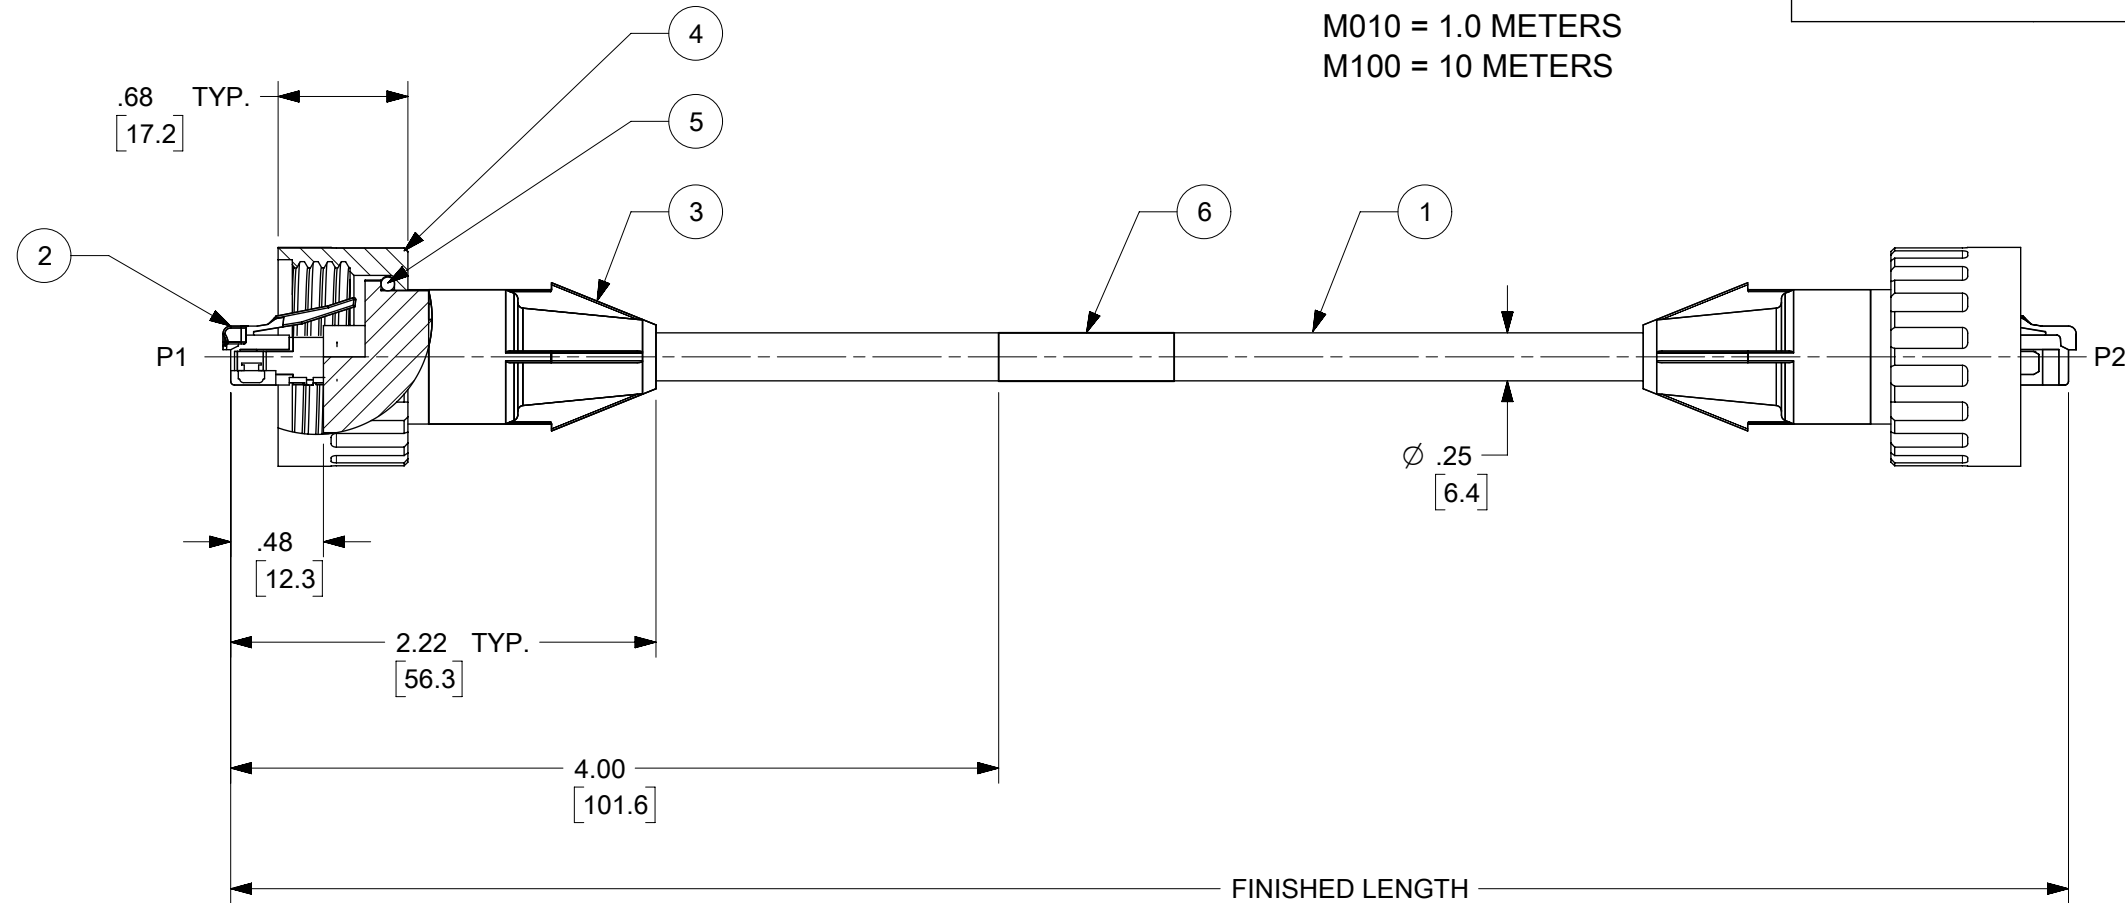

PART NO.	ENG. NO.	FINISHED LENGTH
1300500335	ENS2115M006	0.6M [2 FT]
1300500336	ENS2115M010	1M [3 FT 3 IN]
1300500341	ENS2115M050	5M [16 FT 5 IN]
1300500346	ENS2115M100	10M [32 FT 10 IN]

CABLE LENGTH TOLERANCES	
>.3M [1FT]:	+19mm-0 [+ .75in-0]
.3 - .9M [1 - 3FT]:	+44.5mm-0 [+1.75in-0]
.9 - 1.8M [3 - 6FT]:	+55.6mm-0 [+2.19in-0]
1.8 - 3.7M [6 - 12FT]:	+88.9mm-0 [+3.50in-0]
3.7 - 7.3M [12 - 24FT]:	+165.1mm-0 [+6.50in-0]
7.3-14.6M [24 - 48FT]:	+317.5mm-0 [+12.50in-0]
14.6 - 30.5M [48-100FT]:	+622.3mm-0 [+24.50in-0]
OVER 30M [100FT]	+2% OF FINISHED LENGTH

PART NUMBER MATRIX

ENS2115M006

LENGTH
M001 = .1 METERS
M010 = 1.0 METERS
M100 = 10 METERS

- NOTES:
1. MATERIAL: AS NOTED
 2. FINISH: AS NOTED
 3. ELECTRICAL:
VOLTAGE: 125V DC
CURRENT: 1.5A
 4. TEMP RATING: -20°TO +75°C
 5. PROTECTION: IP67 (WHEN MATED)
 6. COUPLING THREAD: 1-14 UNS
 7. ALL DIMS ARE FOR REFERENCE UNLESS TOLERANCED OR NOTED OTHERWISE

568-A WIRE DIAGRAM

ITEM	DESCRIPTION	MATERIAL	FINISH
6	LABEL	VINYL	BLACK/YELLOW
5	O-RING	VITON	BROWN
4	COUPLING NUT	ABS	BLACK
3	OVERMOLD	PUR	BLACK
2	RJ45 PLUG	PC/Cu ALLOY	CLEAR/GOLD PLATED
1	CABLE, 24AWG, 4PR, CAT5E	PUR	BLACK