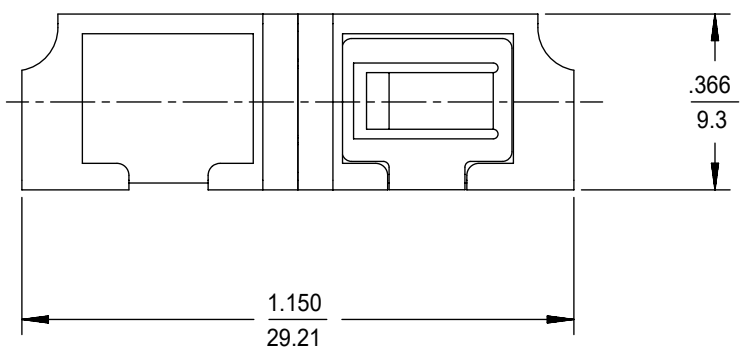

LC 8 PORT ADAPTER		SPLIT SLEEVE MATERIAL CERAMIC
P/N	COLOR	
106121-0400	BLUE	
106121-0401	GREEN	
106121-0402	BEIGE	
106121-0403	AQUA	

NOTES:
 1. ALL DIMENSIONS ARE FOR REFERENCE.
 2. DUST CAPS SHOWN IN ISO VIEW ONLY.

FUNCTIONAL SYMBOLS	THIS DRAWING CONTAINS INFORMATION THAT IS PROPRIETARY TO MOLEX ELECTRONIC TECHNOLOGIES, LLC AND SHOULD NOT BE USED WITHOUT WRITTEN PERMISSION		CURRENT REV DESC:					
	DIMENSION UNITS	SCALE						
FA = 0	IN/MM	2.5:1	DRWN: SKRISHNAMU01		2021/05/28		LC 8 PORT ADAPTER SNAP MOUNT	
EA = 0	GENERAL TOLERANCES (UNLESS SPECIFIED)		CHK'D: WCHEN		2021/08/24		PRODUCT CUSTOMER DRAWING	
EP = 0	ANGULAR TOL ± °		APPR: WCHEN		2021/08/24		DOCUMENT NUMBER	
DIVISIONAL SYMBOLS	4 PLACES ±		INITIAL REVISION:		2011/09/09		SD-106121-0400	
	3 PLACES ±		DRWN: YBELENKIY		2012/02/06		DOC TYPE	
	2 PLACES ±		APPR: WCHEN				DOC PART	
1 PLACE ±		DRAFT WHERE APPLICABLE MUST REMAIN WITHIN DIMENSIONS		THIRD ANGLE PROJECTION		DRAWING		
0 PLACES ±		C-SIZE		SERIES		MATERIAL NUMBER		
		106121		CUSTOMER		GENERAL MARKET		
		SEE TABLE		SHEET NUMBER		1 OF 1		