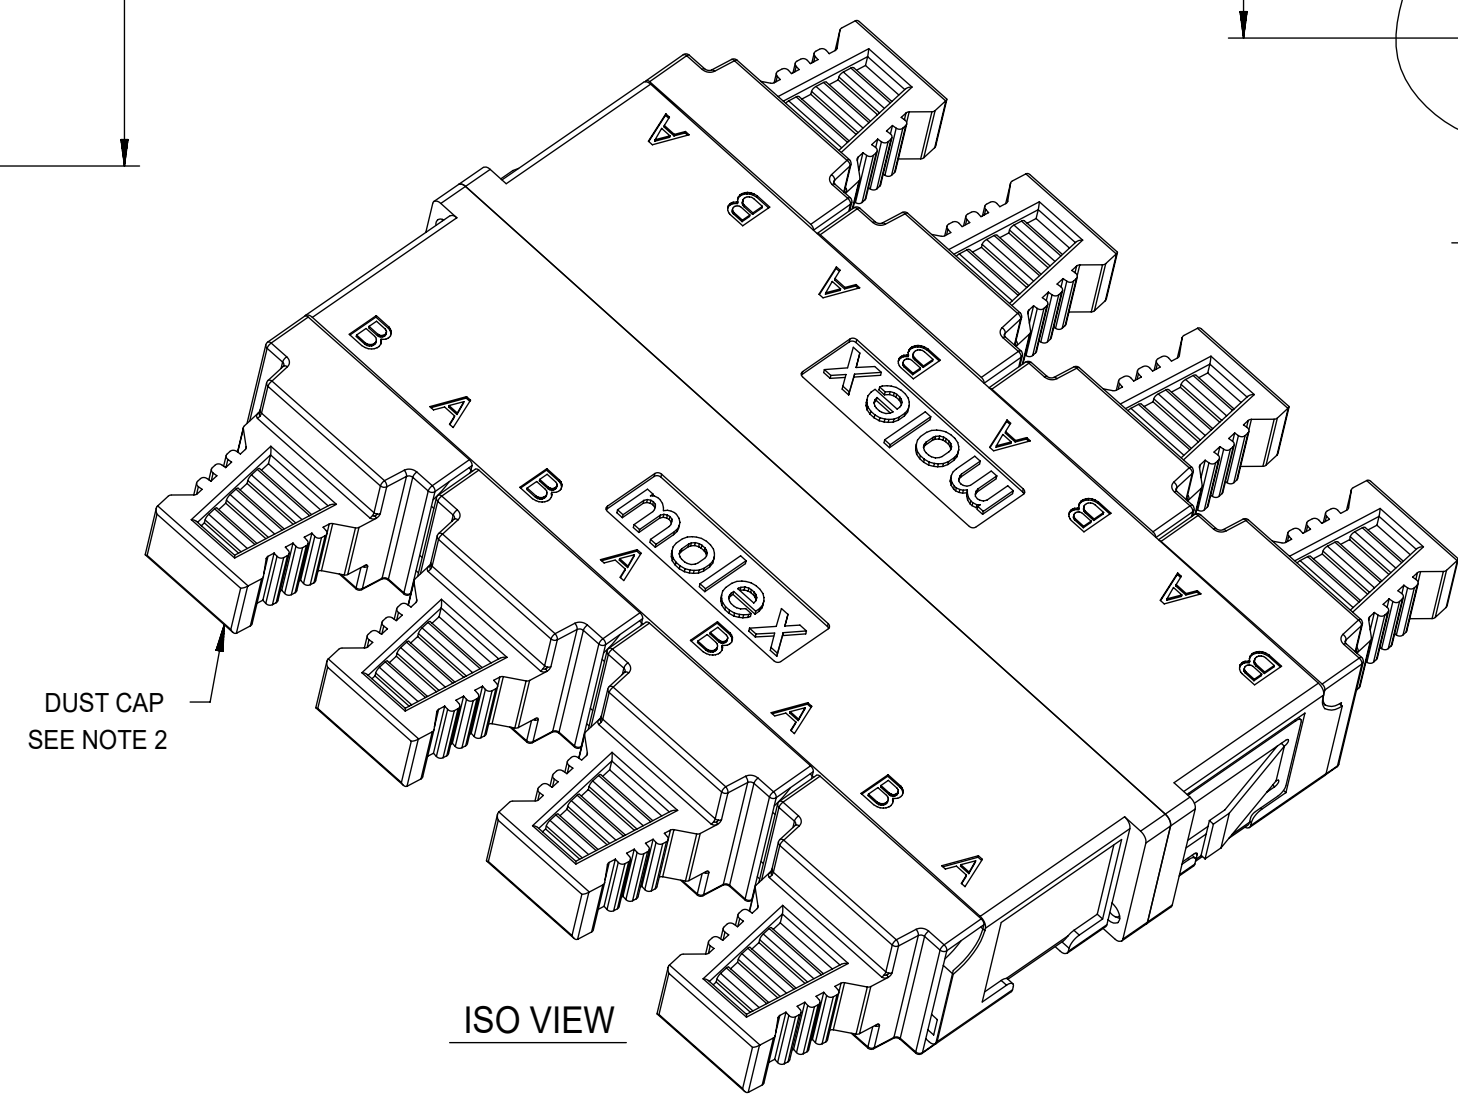

LC 8 PORT ADAPTER		SPLIT SLEEVE MATERIAL CERAMIC
P/N	COLOR	
106121-0400	BLUE	
106121-0401	GREEN	
106121-0402	BEIGE	
106121-0403	AQUA	

NOTES:
 1. ALL DIMENSIONS ARE FOR REFERENCE.
 2. DUST CAPS SHOWN IN ISO VIEW ONLY.

FUNCTIONAL SYMBOLS	THIS DRAWING CONTAINS INFORMATION THAT IS PROPRIETARY TO MOLEX ELECTRONIC TECHNOLOGIES, LLC AND SHOULD NOT BE USED WITHOUT WRITTEN PERMISSION		CURRENT REV DESC:					
	DIMENSION UNITS	SCALE						
FA = 0	IN/MM	2.5:1	DRWN: SKRISHNAMU01		2021/05/28		LC 8 PORT ADAPTER SNAP MOUNT	
EA = 0	GENERAL TOLERANCES (UNLESS SPECIFIED)		CHK'D: WCHEN		2021/08/24		PRODUCT CUSTOMER DRAWING	
EP = 0	ANGULAR TOL ± °		APPR: WCHEN		2021/08/24		DOCUMENT NUMBER	
DIVISIONAL SYMBOLS	4 PLACES ±		INITIAL REVISION:		2011/09/09		SD-106121-0400	
	3 PLACES ±		DRWN: YBELENKIY		2012/02/06		DOC TYPE	
	2 PLACES ±		APPR: WCHEN				DOC PART	
1 PLACE ±		DRAFT WHERE APPLICABLE MUST REMAIN WITHIN DIMENSIONS		THIRD ANGLE PROJECTION		DRAWING		
0 PLACES ±		C-SIZE		SERIES		MATERIAL NUMBER		
		106121		CUSTOMER		GENERAL MARKET		
		SEE TABLE		SHEET NUMBER		1 OF 1		