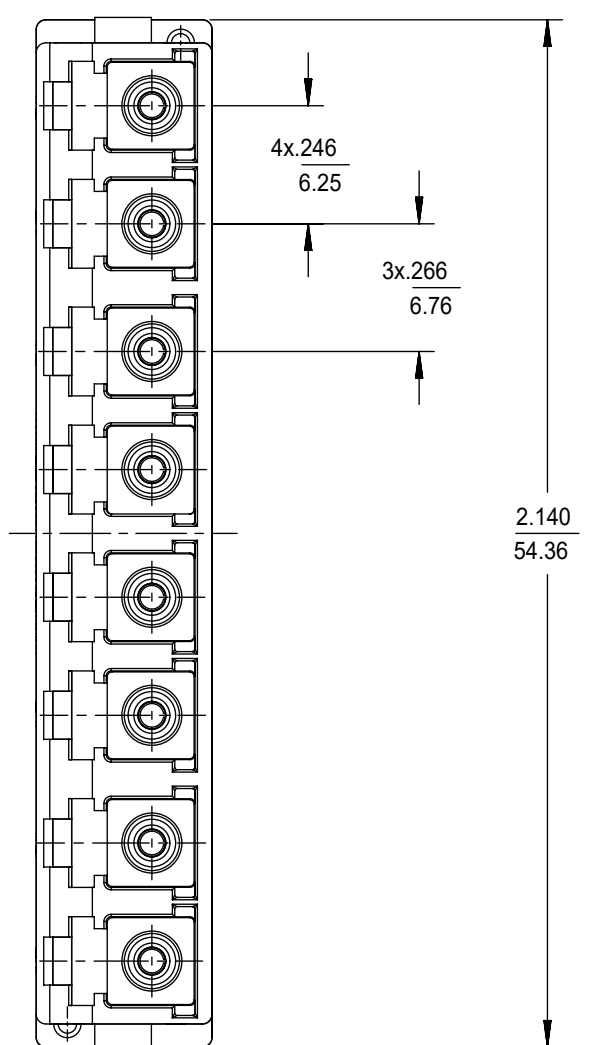

LC 8 PORT ADAPTER		SPLIT SLEEVE MATERIAL CERAMIC
P/N	COLOR	
106121-0400	BLUE	
106121-0401	GREEN	
106121-0402	BEIGE	
106121-0403	AQUA	

NOTES:
 1. ALL DIMENSIONS ARE FOR REFERENCE.
 2. DUST CAPS SHOWN IN ISO VIEW ONLY.

FUNCTIONAL SYMBOLS	THIS DRAWING CONTAINS INFORMATION THAT IS PROPRIETARY TO MOLEX ELECTRONIC TECHNOLOGIES, LLC AND SHOULD NOT BE USED WITHOUT WRITTEN PERMISSION		CURRENT REV DESC:					
	DIMENSION UNITS	SCALE						
FA = 0	IN/MM	2.5:1	DRWN: SKRISHNAMU01		2021/05/28		LC 8 PORT ADAPTER SNAP MOUNT	
EA = 0	GENERAL TOLERANCES (UNLESS SPECIFIED)		CHK'D: WCHEN		2021/08/24		PRODUCT CUSTOMER DRAWING	
EP = 0	ANGULAR TOL ± °		APPR: WCHEN		2021/08/24		DOCUMENT NUMBER	
DIVISIONAL SYMBOLS	4 PLACES ±		INITIAL REVISION:		2011/09/09		SD-106121-0400	
	3 PLACES ±		DRWN: YBELENKIY		2012/02/06		DOC TYPE	
	2 PLACES ±		APPR: WCHEN				DOC PART	
1 PLACE ±		DRAFT WHERE APPLICABLE MUST REMAIN WITHIN DIMENSIONS		THIRD ANGLE PROJECTION		DRAWING		
0 PLACES ±		C-SIZE		SERIES		MATERIAL NUMBER		
		106121		CUSTOMER		GENERAL MARKET		
		SEE TABLE		SHEET NUMBER		1 OF 1		