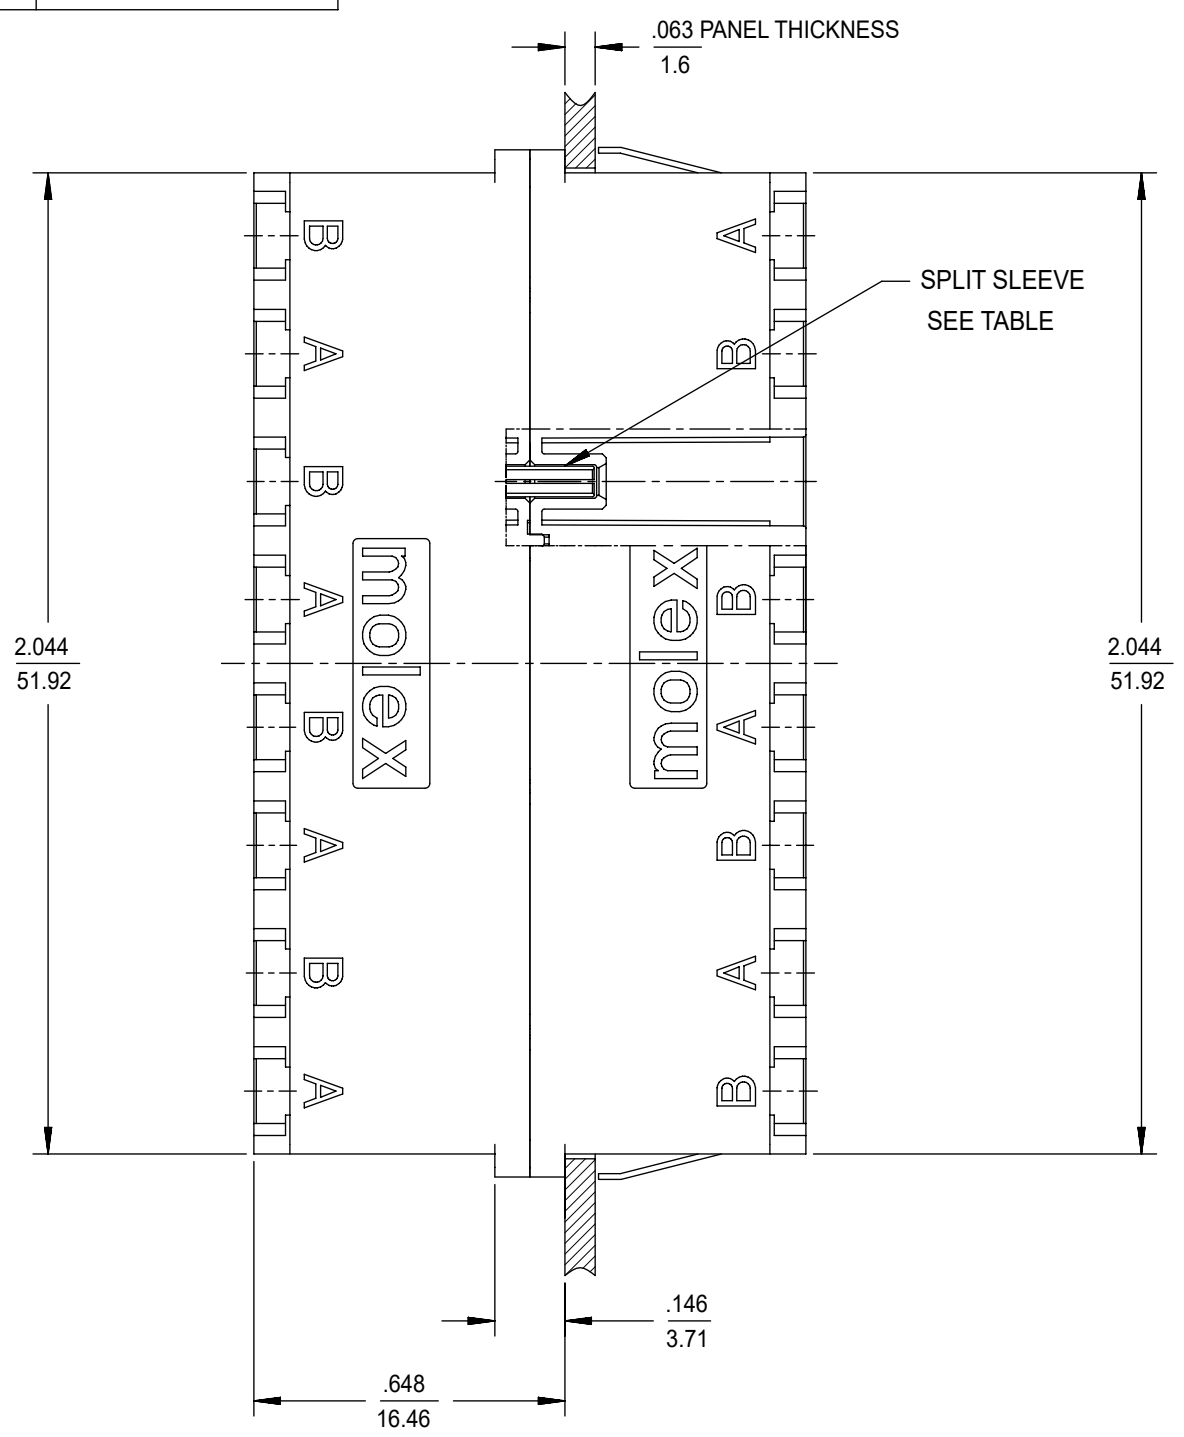

LC 8 PORT ADAPTER		SPLIT SLEEVE MATERIAL CERAMIC
P/N	COLOR	
106121-0400	BLUE	
106121-0401	GREEN	
106121-0402	BEIGE	
106121-0403	AQUA	

NOTES:
 1. ALL DIMENSIONS ARE FOR REFERENCE.
 2. DUST CAPS SHOWN IN ISO VIEW ONLY.

FUNCTIONAL SYMBOLS	THIS DRAWING CONTAINS INFORMATION THAT IS PROPRIETARY TO MOLEX ELECTRONIC TECHNOLOGIES, LLC AND SHOULD NOT BE USED WITHOUT WRITTEN PERMISSION		CURRENT REV DESC:					
	DIMENSION UNITS	SCALE						
FA = 0	IN/MM	2.5:1	DRWN: SKRISHNAMU01		2021/05/28		LC 8 PORT ADAPTER SNAP MOUNT	
EA = 0	GENERAL TOLERANCES (UNLESS SPECIFIED)		CHK'D: WCHEN		2021/08/24		PRODUCT CUSTOMER DRAWING	
EP = 0	ANGULAR TOL ± °		APPR: WCHEN		2021/08/24		DOCUMENT NUMBER	
DIVISIONAL SYMBOLS	4 PLACES ±		INITIAL REVISION:		2011/09/09		SD-106121-0400	
	3 PLACES ±		DRWN: YBELENKIY		2012/02/06		DOC TYPE	
	2 PLACES ±		APPR: WCHEN				DOC PART	
1 PLACE ±		DRAFT WHERE APPLICABLE MUST REMAIN WITHIN DIMENSIONS		THIRD ANGLE PROJECTION		DRAWING		
0 PLACES ±		C-SIZE		SERIES		MATERIAL NUMBER		
		106121		CUSTOMER		GENERAL MARKET		
		SEE TABLE		SHEET NUMBER		1 OF 1		