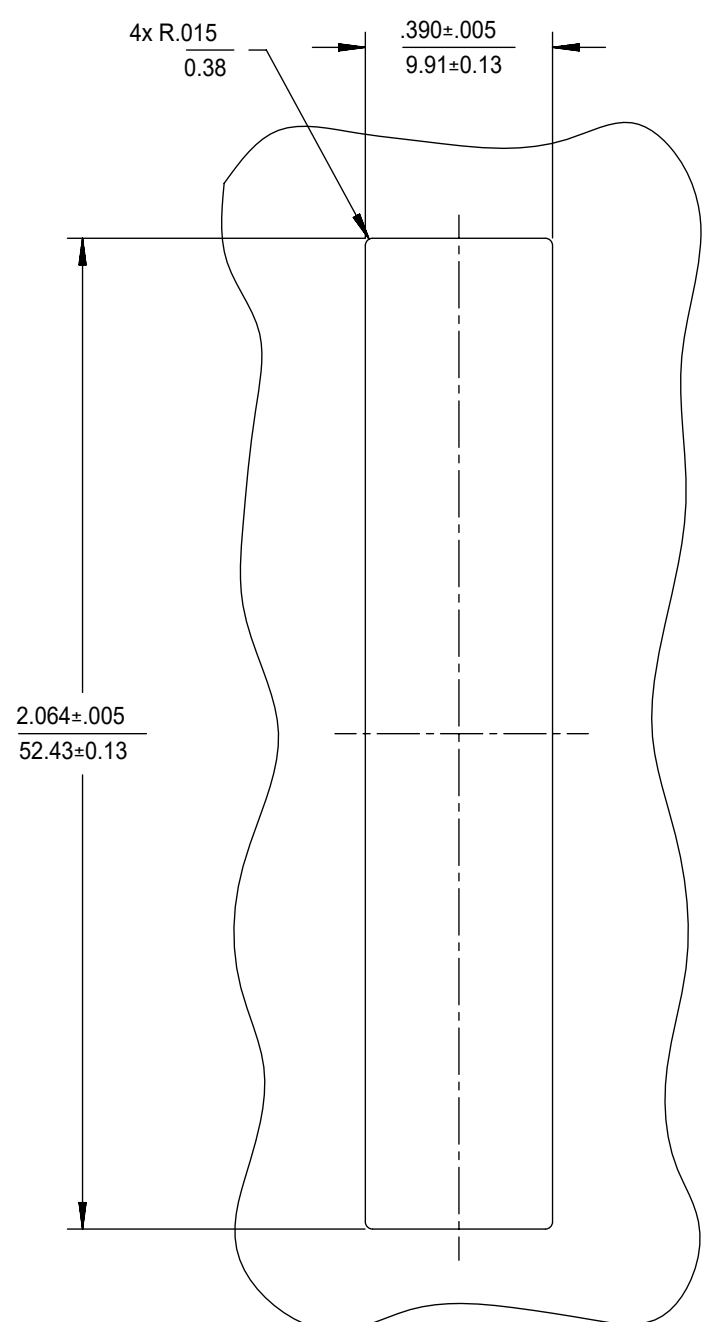

LC 8 PORT ADAPTER		SPLIT SLEEVE MATERIAL CERAMIC
P/N	COLOR	
106121-0400	BLUE	
106121-0401	GREEN	
106121-0402	BEIGE	
106121-0403	AQUA	

NOTES:
 1. ALL DIMENSIONS ARE FOR REFERENCE.
 2. DUST CAPS SHOWN IN ISO VIEW ONLY.

FUNCTIONAL SYMBOLS	THIS DRAWING CONTAINS INFORMATION THAT IS PROPRIETARY TO MOLEX ELECTRONIC TECHNOLOGIES, LLC AND SHOULD NOT BE USED WITHOUT WRITTEN PERMISSION		CURRENT REV DESC:					
	DIMENSION UNITS	SCALE						
FA = 0	IN/MM	2.5:1	DRWN: SKRISHNAMU01		2021/05/28		LC 8 PORT ADAPTER SNAP MOUNT	
EA = 0	GENERAL TOLERANCES (UNLESS SPECIFIED)		CHK'D: WCHEN		2021/08/24		PRODUCT CUSTOMER DRAWING	
EP = 0	ANGULAR TOL ± °		APPR: WCHEN		2021/08/24		DOCUMENT NUMBER	
DIVISIONAL SYMBOLS	4 PLACES ±		INITIAL REVISION:		2011/09/09		SD-106121-0400	
	3 PLACES ±		DRWN: YBELENKIY		2012/02/06		DOC TYPE	
	2 PLACES ±		APPR: WCHEN				DOC PART	
1 PLACE ±		DRAFT WHERE APPLICABLE MUST REMAIN WITHIN DIMENSIONS		THIRD ANGLE PROJECTION		DRAWING		
0 PLACES ±		C-SIZE		SERIES		MATERIAL NUMBER		
		106121		CUSTOMER		GENERAL MARKET		
		SEE TABLE		SHEET NUMBER		1 OF 1		