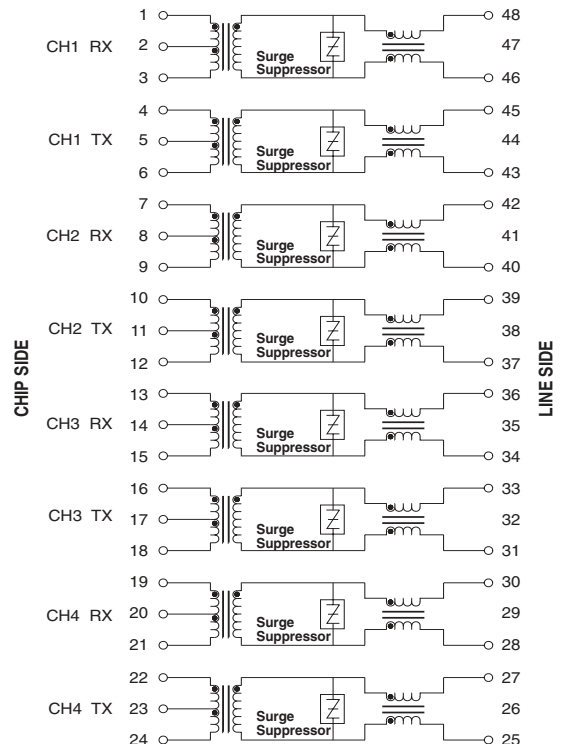

Schematic

For More Information:

Pulse Worldwide Headquarters 12220 World Trade Drive San Diego, CA 92128 U.S.A. www.pulseeng.com TEL: 858 674 8100 FAX: 858 674 8262	Pulse Northern Europe 3 Huxley Road Surrey Research Park Guildford, Surrey GU2 5RE United Kingdom TEL: 44 1483 401700 FAX: 44 1483 401701	Pulse Southern Europe Zone Industrielle F-39270 Orgelet France TEL: 33 3 84 35 04 04 FAX: 33 3 84 25 46 41	Pulse China Headquarters No. 1 Industrial District Changan, Dongguan China TEL: 86 769 85538070 FAX: 86 769 85538870	Pulse North China Room 1503 XinYin Building No. 888 YiShan Road Shanghai 200233 China TEL: 86 21 54643211/2 FAX: 86 21 54643210	Pulse South Asia 150 Kampong Ampat #07-01/02 KA Centre Singapore 368324 TEL: 65 6287 8998 FAX: 65 6280 0080	Pulse North Asia No. 26 Kao Ching Road Yang Mei Chen Taoyuan Hsien Taiwan, R. O. C. TEL: 886 3 4641811 FAX: 886 3 4641911

Performance warranty of products offered on this data sheet is limited to the parameters specified. Data is subject to change without notice. Other brand and product names mentioned herein may be trademarks or registered trademarks of their respective owners.
© Copyright, 2006. Pulse Engineering, Inc. All rights reserved.