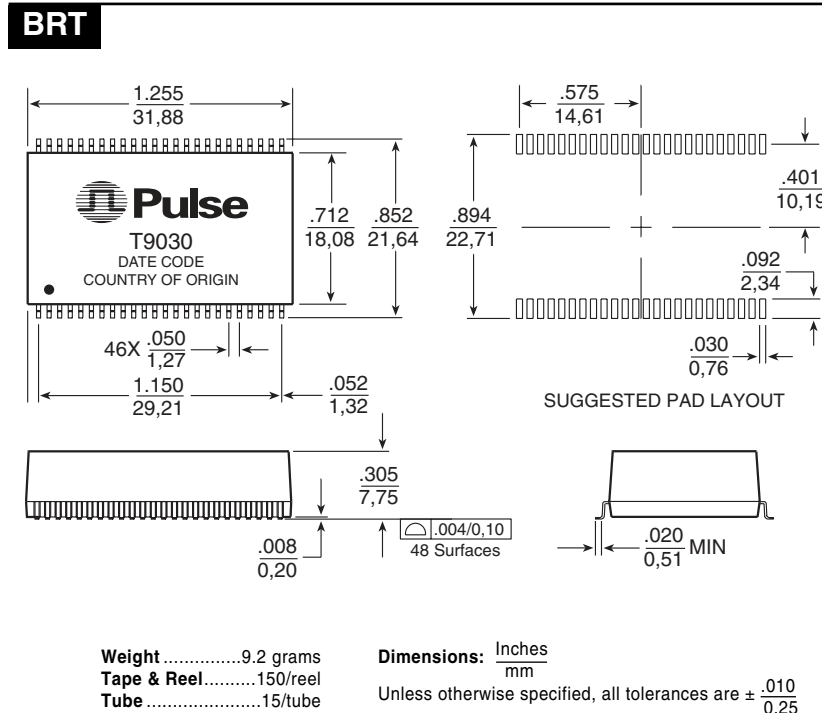

Mechanical