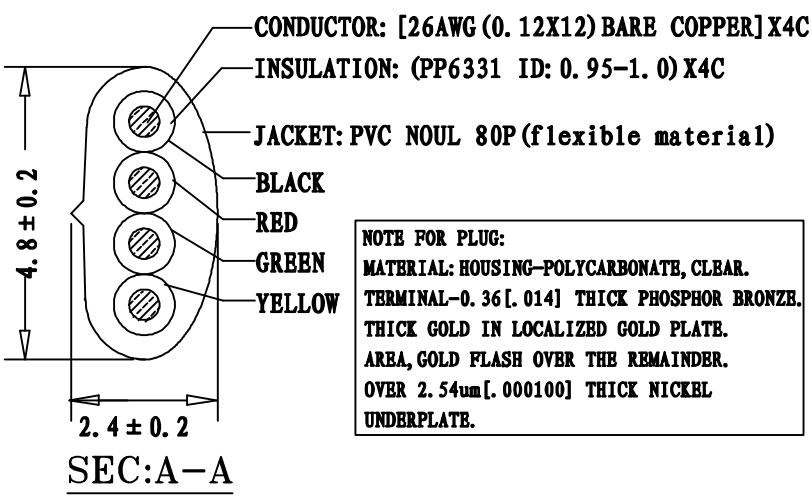

PACKAGE: INDIVIDUAL PE BAG.

4P4C 50U"

4P4C 50U"

500g Weight

TERMINATION:

P1	P2	COLOR
1	4	BLACK
2	3	RED
3	2	GREEN
4	1	YELLOW

PART NO	DRAWING NO	BUYER COLOR	VENDOR COLOR	RETRACTED LENGTH ("L3")	CUSTOMER Accepted ("L2")	CUT LENGTH "L1"
520-26-4400-SV-0005F	A	Silver	S49-1 LIGHT	330 ± 30	5.0FT-5.75FT	2300-2400
520-26-4400-SV-0007F	B	Silver	S49-1 LIGHT	470 ± 30	7.0FT-8.05FT	3000-3200
520-26-4400-SV-0010F	C	Silver	S49-1 LIGHT	630 ± 50	10.0FT-11.5FT	4300-4500
520-26-4400-SV-0012F	D	Silver	S49-1 LIGHT	800 ± 50	12.0FT-13.8FT	5200-5400
520-26-4400-SV-0014F	E	Silver	S49-1 LIGHT	850 ± 50	14.0FT-16.1FT	5800-6000
520-26-4400-SV-0025F	F	Silver	S49-1 LIGHT	1900 ± 50	25.0FT-28.75FT	10800-11000

REVISE	VERSION	BASIS	CONTENTS
12-02-17	A/0	T0210A	NEW DRAWING

CnC Tech, LLC
 Industrial Cable and Connector Technology

DRAWING NO: 671-301	CUSTOMER: L-671
ITEM NO: 4C COILD CORD P+P PLUG	UNIT: mm
DATE: 2012-02-17	ISSUE: (A/0)
DRAWN: QE: QA:	
SALES DEPT:	SALES MANAGER: