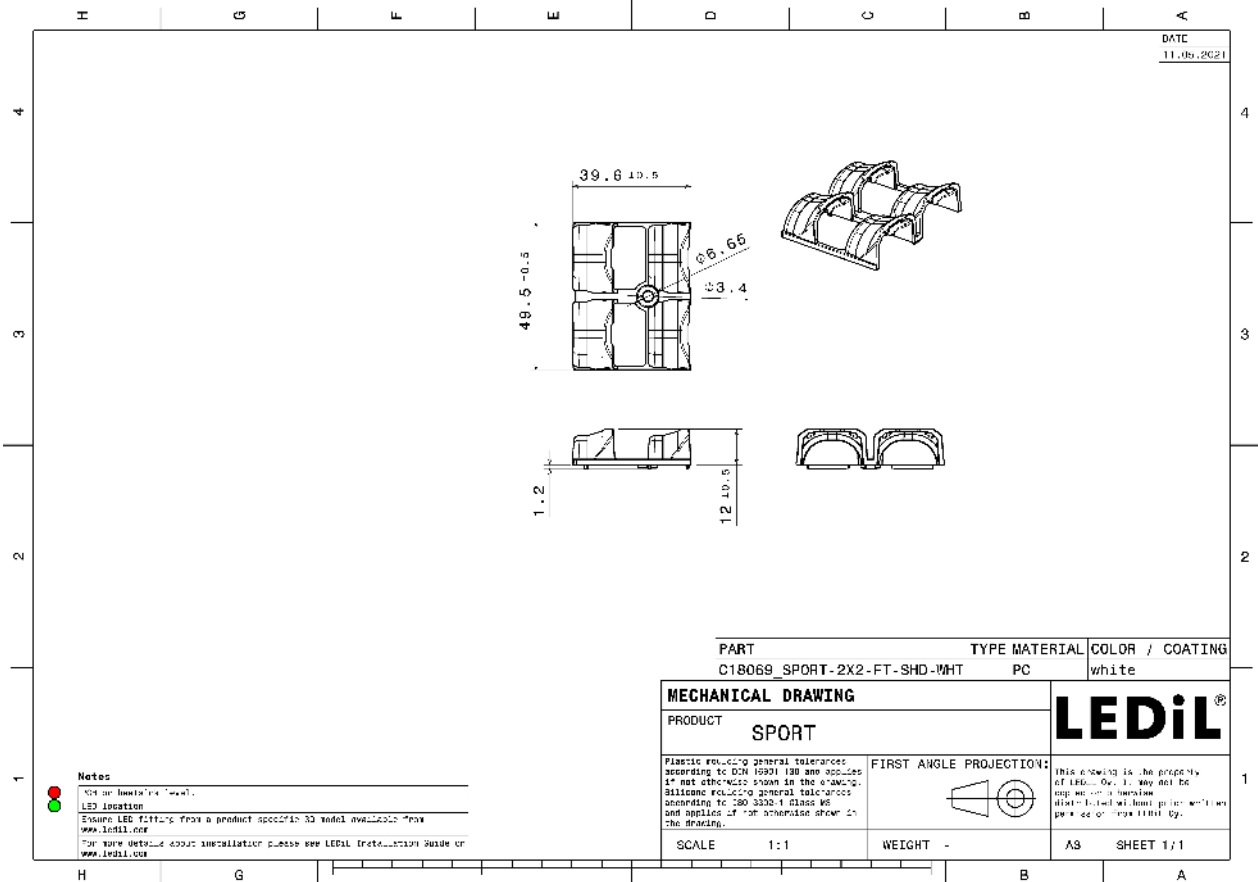

### SPECIFICATION:

Dimensions	49.5 x 39.7 mm
Height	12 mm
Fastening	screw
ROHS compliant	yes ⓘ

### ORDERING INFORMATION:

Component	Qty in box	MOQ	MPQ	Box weight (kg)
C18069_SPORT-2X2-FT-SHD-WHT » Box size: 345 x 215 x 185 mm	512	128	16	2.6

See also our general installation guide: [www.ledil.com/installation\\_guide](http://www.ledil.com/installation_guide)