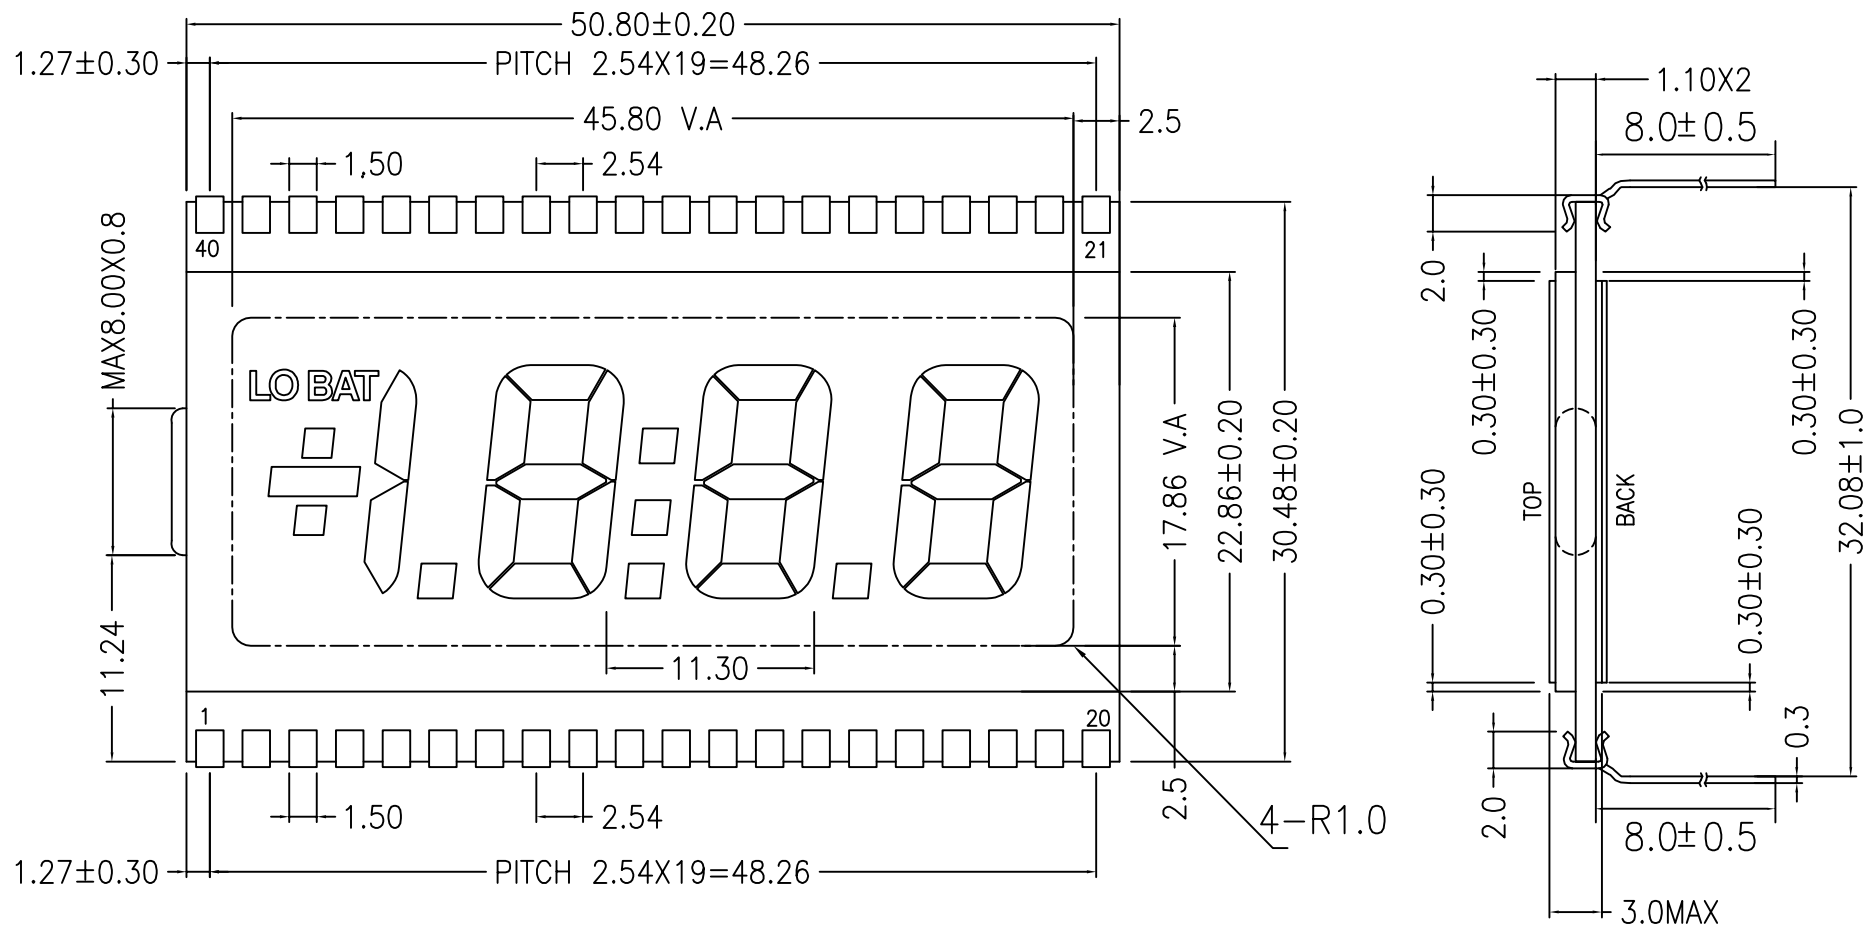

ORIENT DISPLAY

Your Total LCD Solution Provider

Specification for LCD Glass

JAZZ-EC-PMP

Revision A

JAZZ	3 1/2 Digit LCD Glass Panel
EC	Serial EC, Dimension 50.80 x 30.48 x 3.00 mm
P	Positive TN Mode
MP	Pink Character on Gray Background
/	Reflective
/	6 o'clock Viewing Direction
/	Top: -20~+70°C; Tstr: -30~+80°C
/	No Backlight
/	RoHS Compliant
/	Pin Connection

NOTES:

- | | | | |
|--------------------|------------|--|----------|
| 1. LCD type: | TN | 6. Drive voltage: | 5.0V |
| 2. Display mode: | Positive | 7. Drive method: | STATIC |
| 3. Polarizer type: | Reflective | 8. Operating Temp: | -20~70°C |
| 4. Viewing Angle: | 6:00 | 9. Storage Temp: | -30~80°C |
| 5. Connector: | Pin | 10. Green Character on Gray Background | |

PART NUMBER:
JAZZ-EC-PMG

DATE:
2013/08/21

NO.	REVISION	DATE
1	INITIAL VERSION	2013/08/21

SCALE: NTS

UNITS: mm

SHEET 1 OF 2

PIN	SEG	PIN	SEG	PIN	SEG	PIN	SEG
1	BP	11	2C	21	4A	31	2F
2	TX	12	DP2	22	4F	32	2G
3	1BC	13	3E	23	4G	33	
4		14	3D	24	3B	34	
5		15	3C	25	3A	35	
6		16	DP3	26	3F	36	
7		17	4E	27	3G	37	
8	DP1	18	4D	28	COL	38	LO BAT
9	2E	19	4C	29	2B	39	TY
10	2D	20	4B	30	2A	40	BP