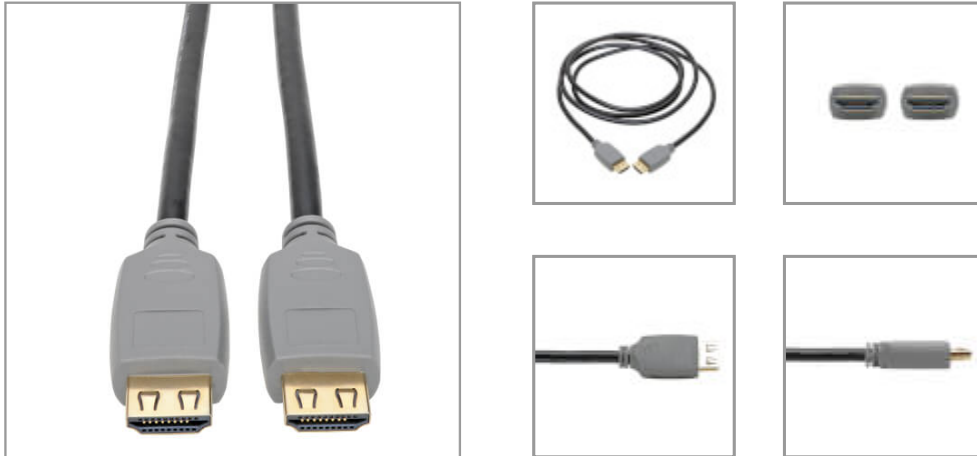

4K HDMI Cable (M/M) - 4K 60 Hz, HDR, 4:4:4, Gripping Connectors, Black, 6 ft.

MODEL NUMBER: P568-006-2A

4K HDMI cable connects your laptop or tablet to an HDTV, monitor or projector for crystal-clear 4K video with 4:4:4 color.

Features

4K HDMI Cable Connects Home Theater or Digital Signage Audio/Video Components

This 4K HDMI cable securely connects HDMI-enabled laptops, tablets, PCs, Blu-ray players, game consoles or satellite/cable TV boxes to HDTVs, HD monitors, projectors or home theater receivers. Gripping HDMI connectors on both ends help ensure components stay firmly attached to avoid viewing interruptions. The six-foot (1.8-meter) length allows you flexibility in placing your home theater components.

Enjoy the Clarity of 4K HDMI Video with Multi-Channel Audio and 4:4:4 Color

This 4K HDMI cable provides a pure digital connection that supports Ultra HD video resolutions up to 4K for crystal-clear picture and sound. It's compatible with HDCP 2.2, as well as HDR video, providing a wide range of vibrant colors with richer contrast, brighter whites and deeper blacks that pop on your 4K display. HDCP 2.2 compliance allows you to stream 4K Amazon and Netflix content with no complications. This adapter supports 4:4:4 chroma subsampling for top-level PC gaming or using your HDTV as a PC monitor. The cable is backward compatible with previous HDMI generations, allowing you to use it to connect lower-resolution components.

Specifications

Highlights

- Supports UHD resolutions up to 4K (4:4:4) for crystal-clear video
- High-grip HDMI plugs maintain constant A/V signal without accidental disconnections
- Carries High Dynamic Range (HDR) signals for rich contrast and expanded color accuracy
- 6 ft. length allows flexibility in setting up devices in your home theater
- Plug-and-play operation with no software required for easy, immediate installation